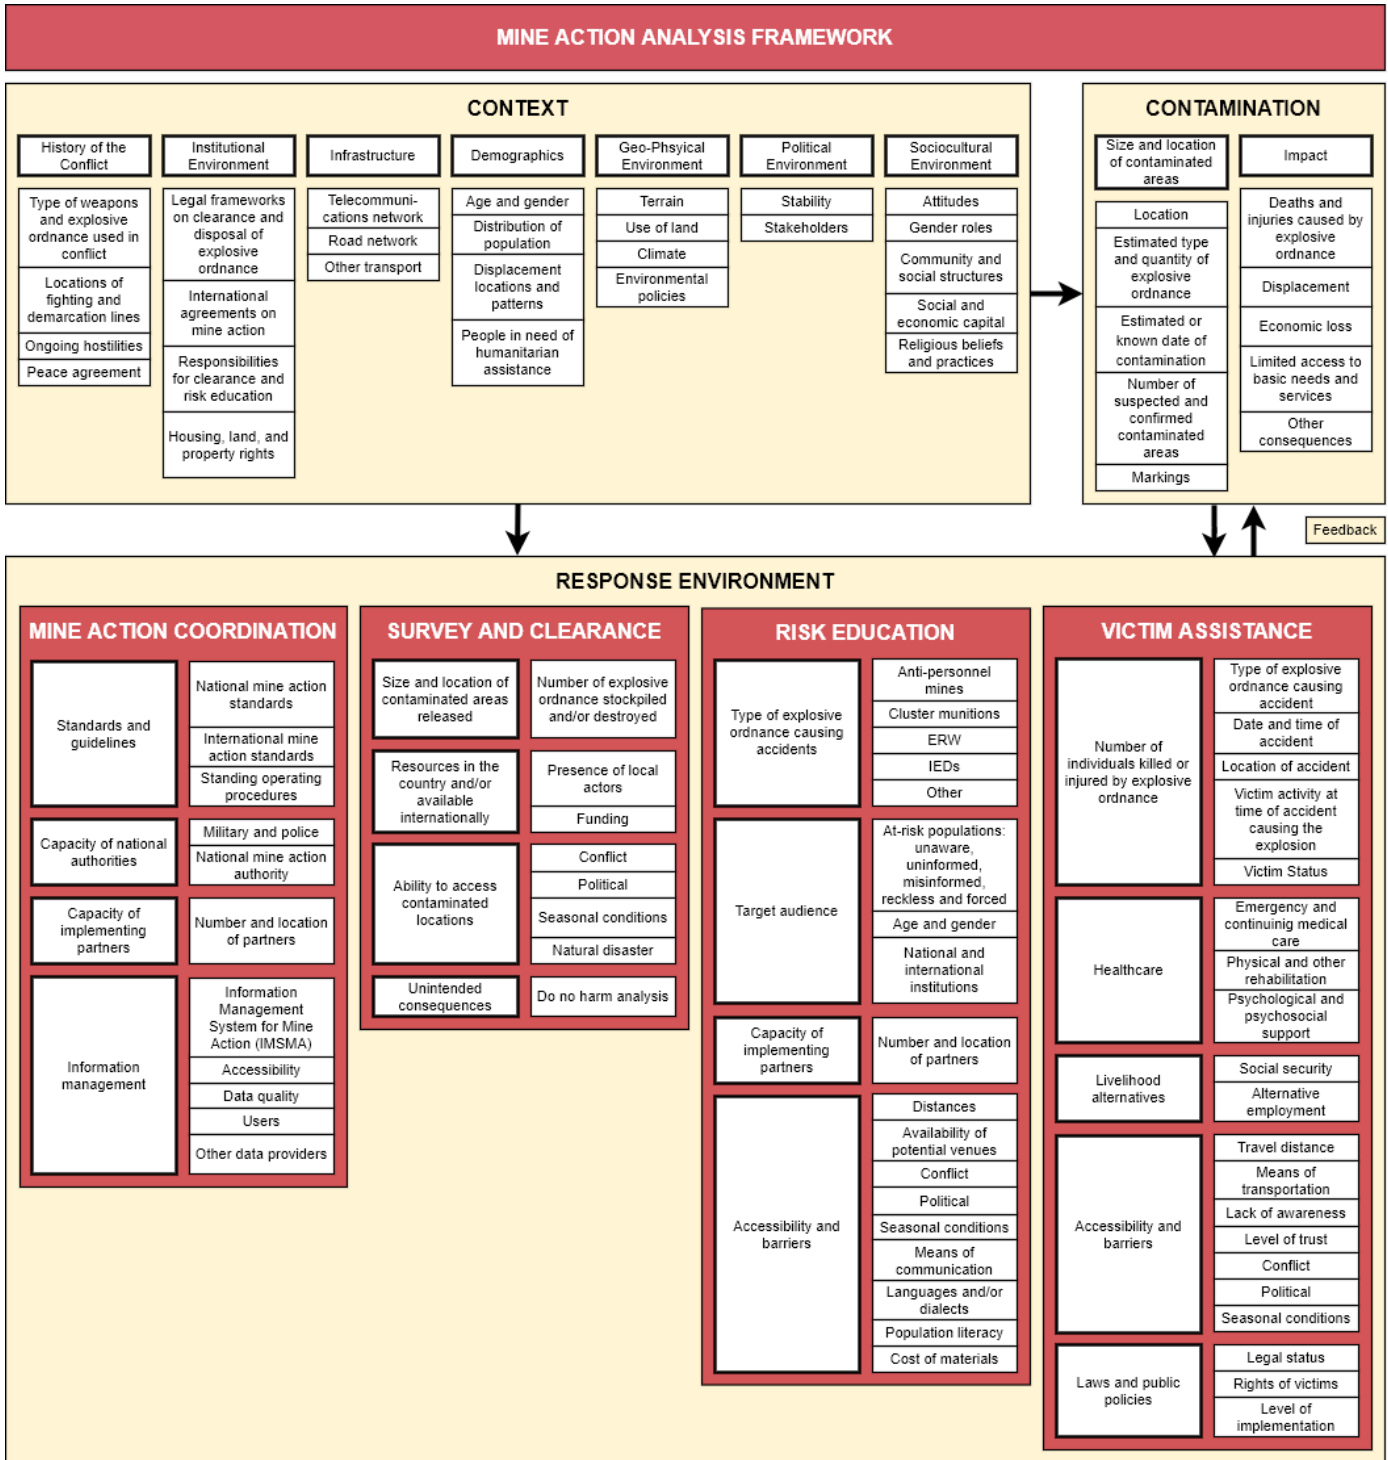

**Global Protection Cluster
Mine Action AoR**

The mine action analysis framework provides an overview and maps out the different types of information that can be used in the planning and implementation of mine action.

As of 17 February 2020