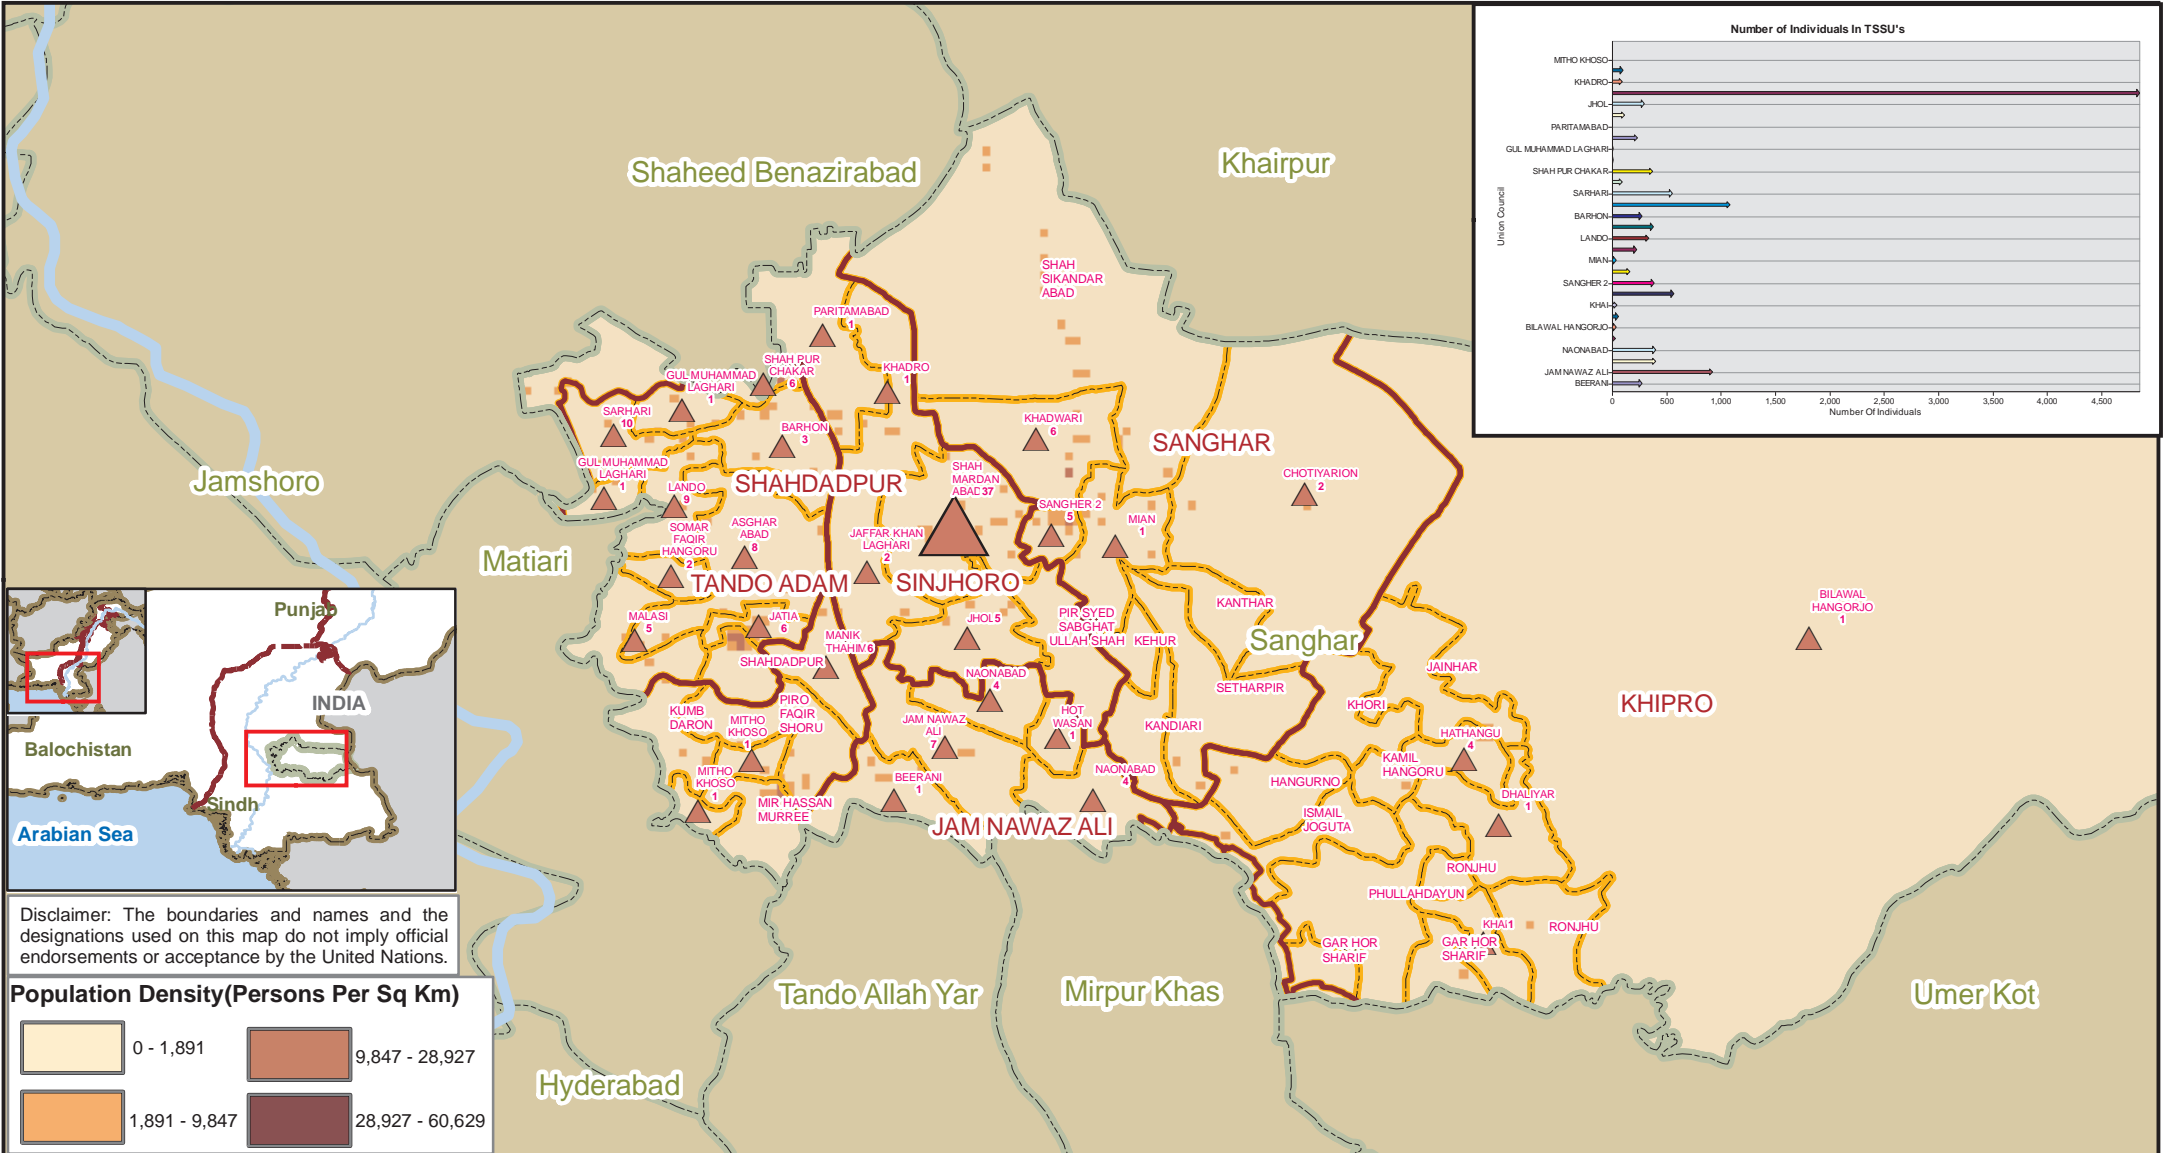

SANGHAR DISTRICT TEMPORARY SETTLEMENTS as of 14th December

Disclaimer: The boundaries and names and the designations used on this map do not imply official endorsements or acceptance by the United Nations.

Map created by Logistics Cluster

Date Created: 04-Jan-2012
 Coord. System/Datum: Geographic/WGS84
 Map Num: LogCluster_PAK_049K_A4
 Glide Num: n/a
 maps@logcluster.org
 www.logcluster.org/ops/pak09a
 Logistics Cluster, Islamabad - Pakistan
 Data Sources: WFP, Logistics Cluster, GAUL, UNOCHA
 IDP Camps Data: IOM TSSU
 Union Council Data: WFP