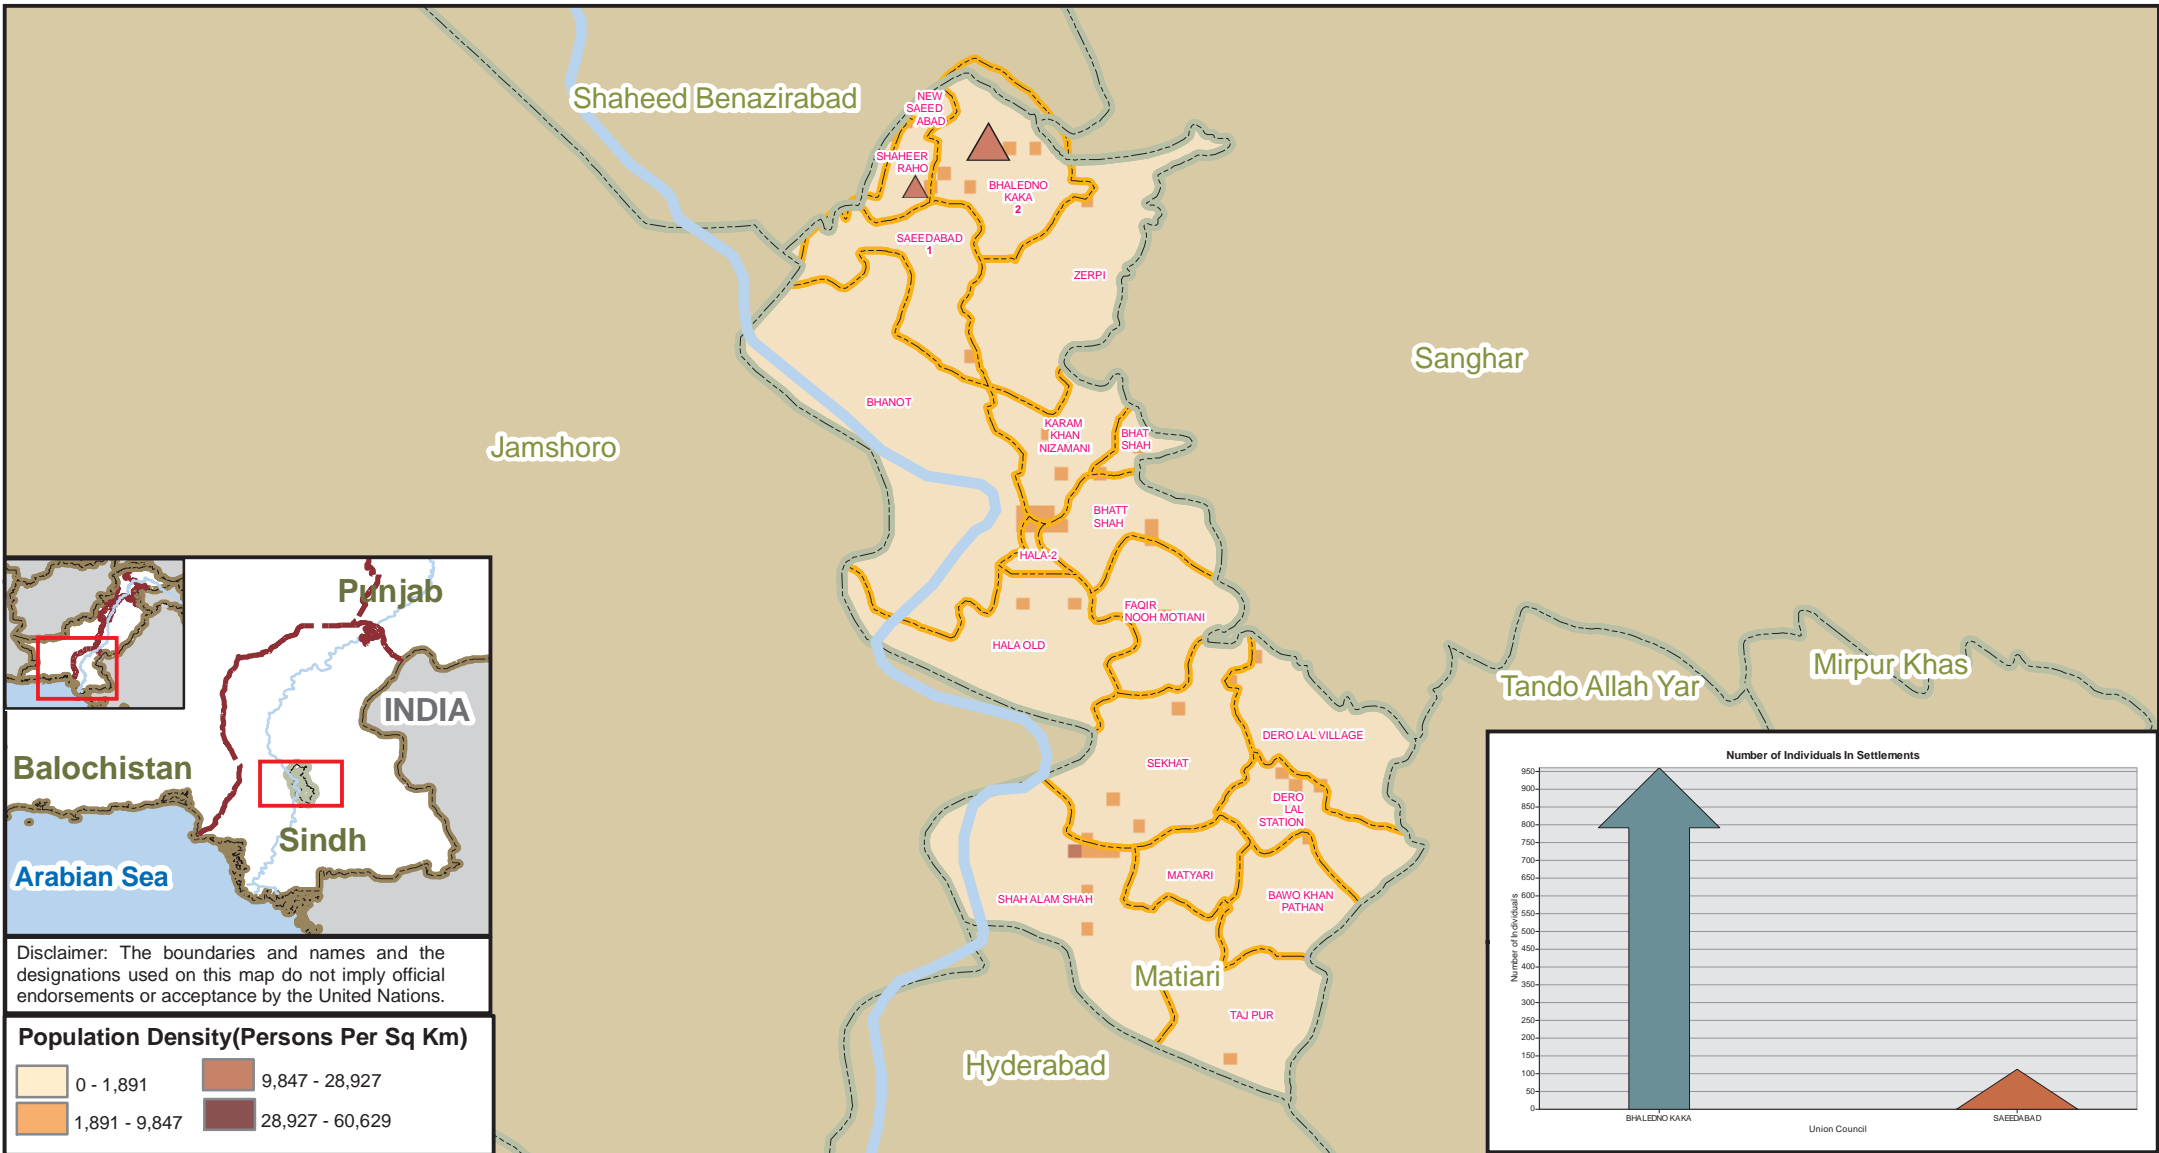

MATIARI DISTRICT TEMPORARY SETTLEMENTS as of 14th December

Disclaimer: The boundaries and names and the designations used on this map do not imply official endorsements or acceptance by the United Nations.

Map created by Logistics Cluster

Date Created: 04-Jan-2012
 Coord. System/Datum: Geographic/WGS84
 Map Num: LogCluster_PAK_049I_A4
 Glide Num: n/a
 maps@logcluster.org
 www.logcluster.org/ops/pak09a
 Logistics Cluster, Islamabad - Pakistan

Data Sources: WFP, Logistics Cluster, GAUL, UNOCHA
 IDP Camps Data: IOM TSSU
 Union Council Data: WFP