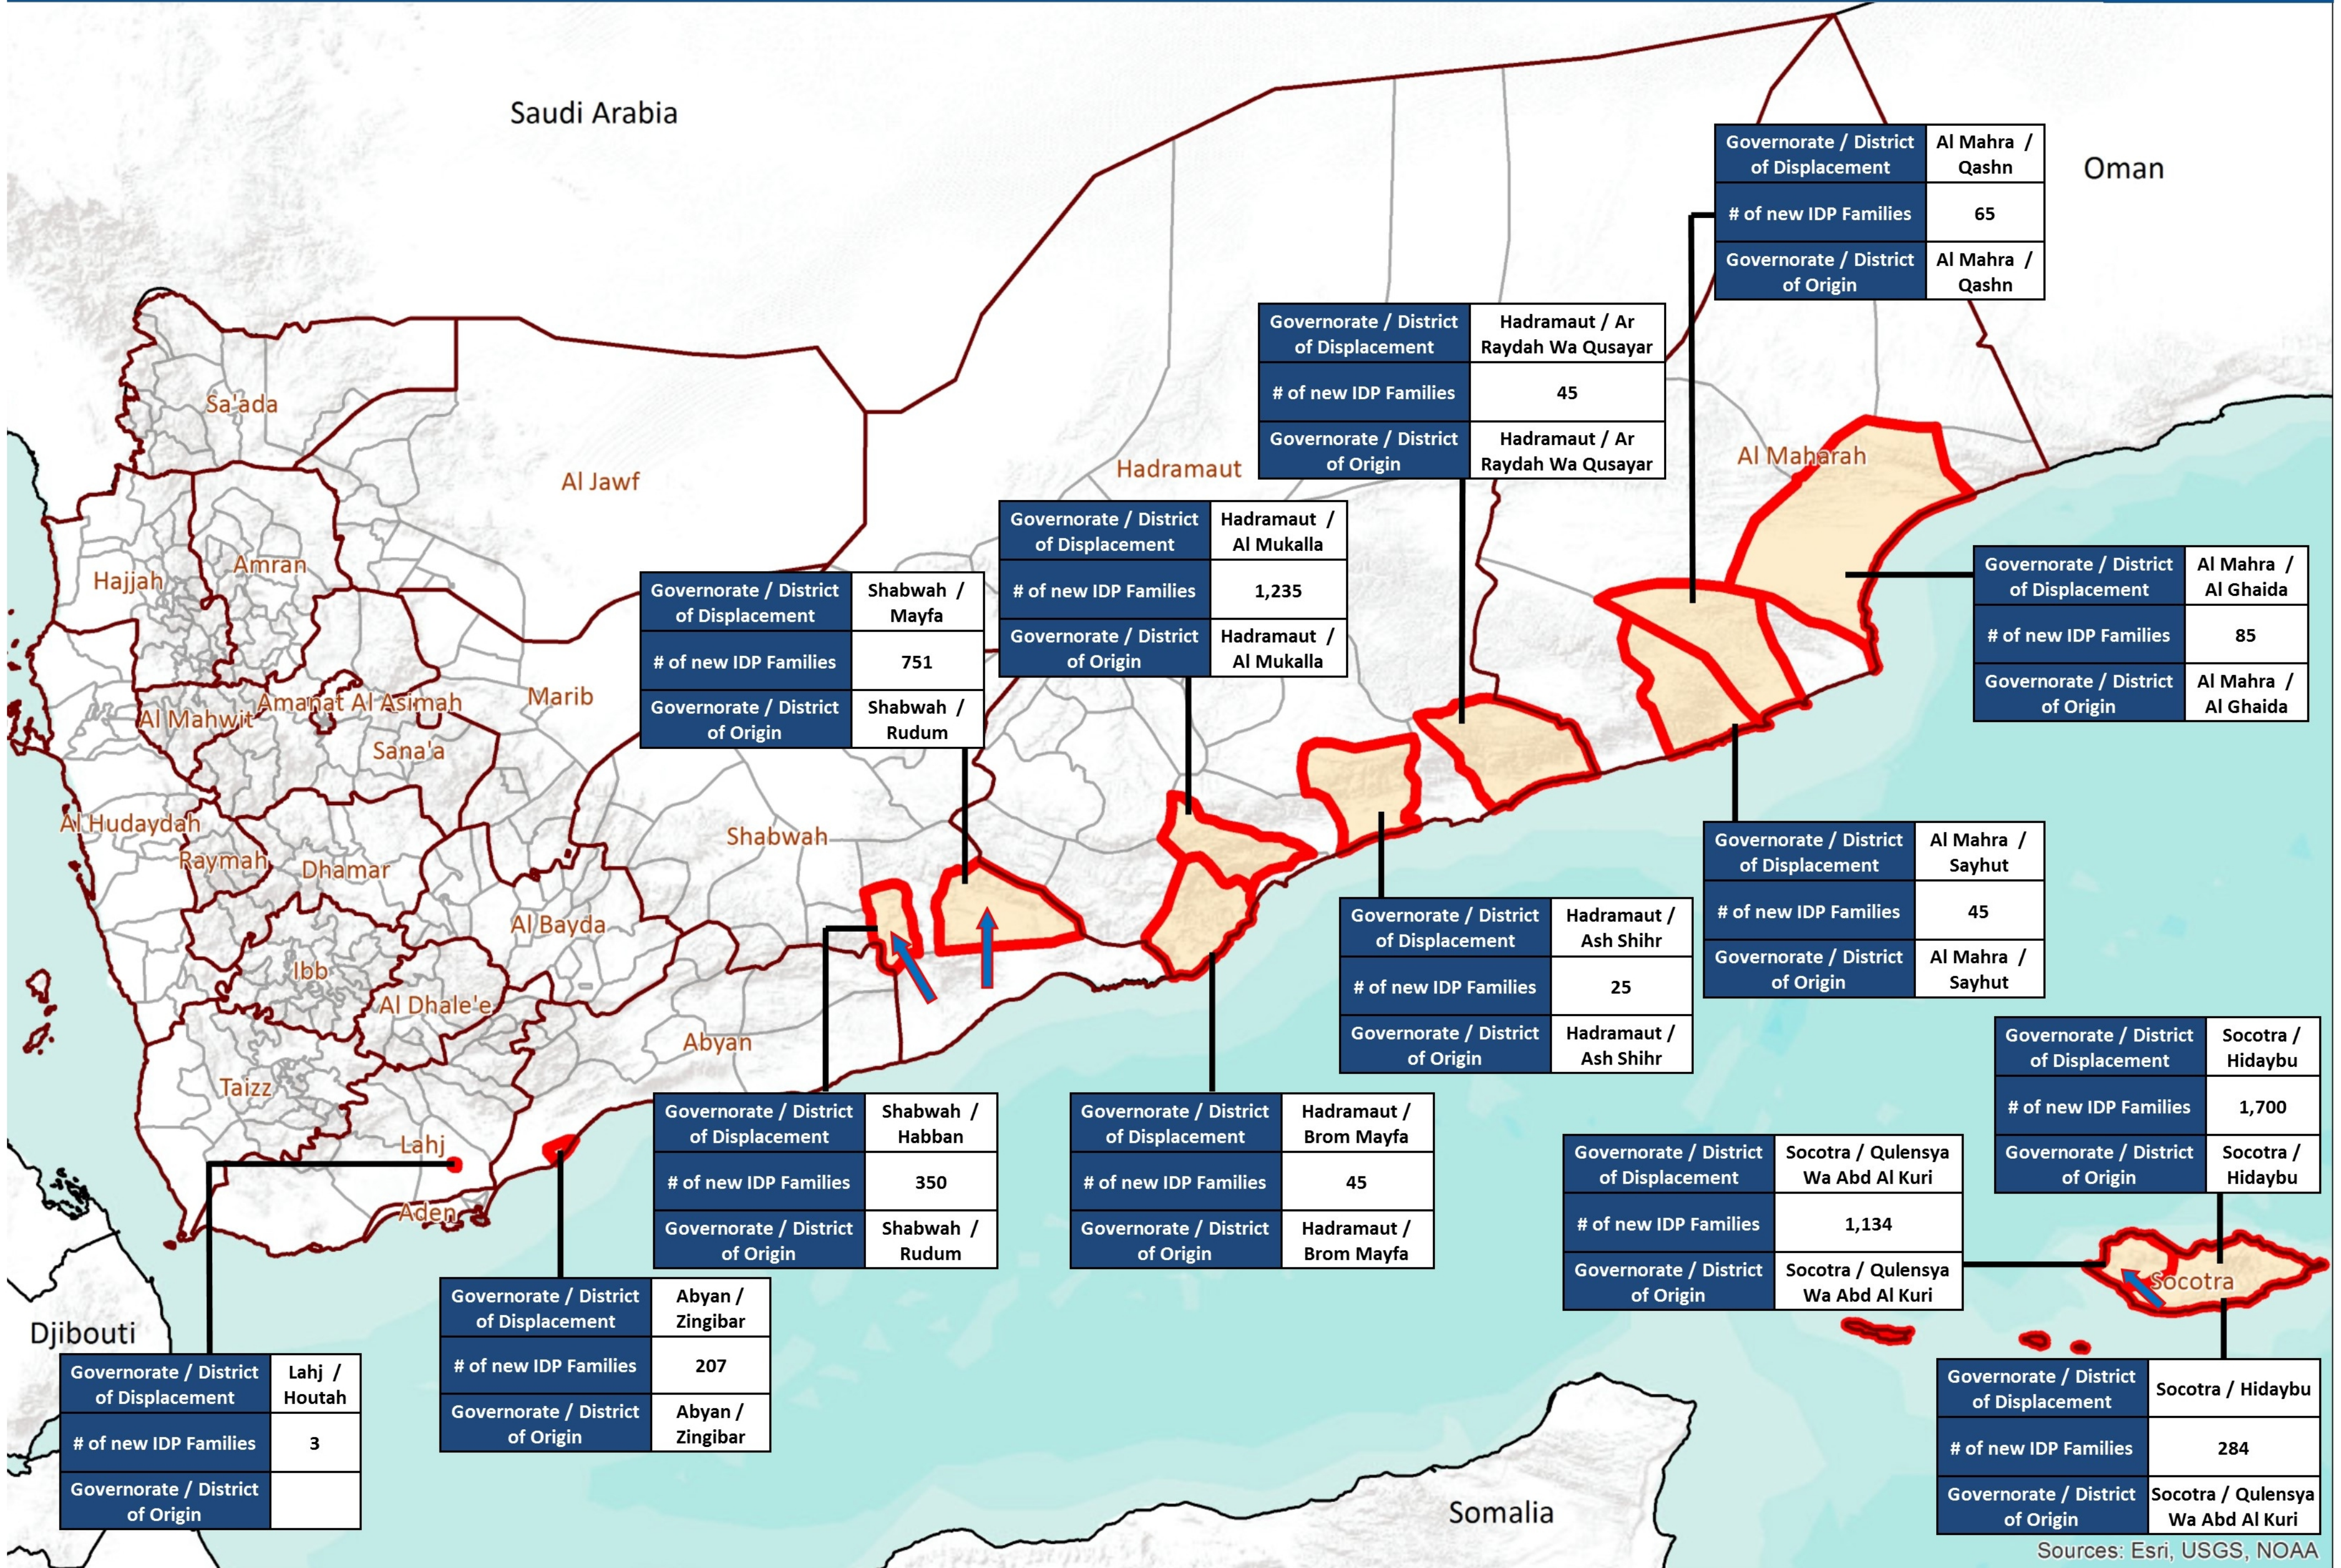

# Cyclone Chapala and Megh Displacement

## IOM Yemen | Displacement Tracking Matrix

Since the beginning of November two cyclones, Chapala and Megh made landfall in the southern governorates of Yemen. In support of the humanitarian effort IOM, through the Displacement Tracking Matrix (DTM), has identified approximately 5,974 families that have been displaced across 13 districts following the adverse weather conditions.

Sources: Esri, USGS, NOAA