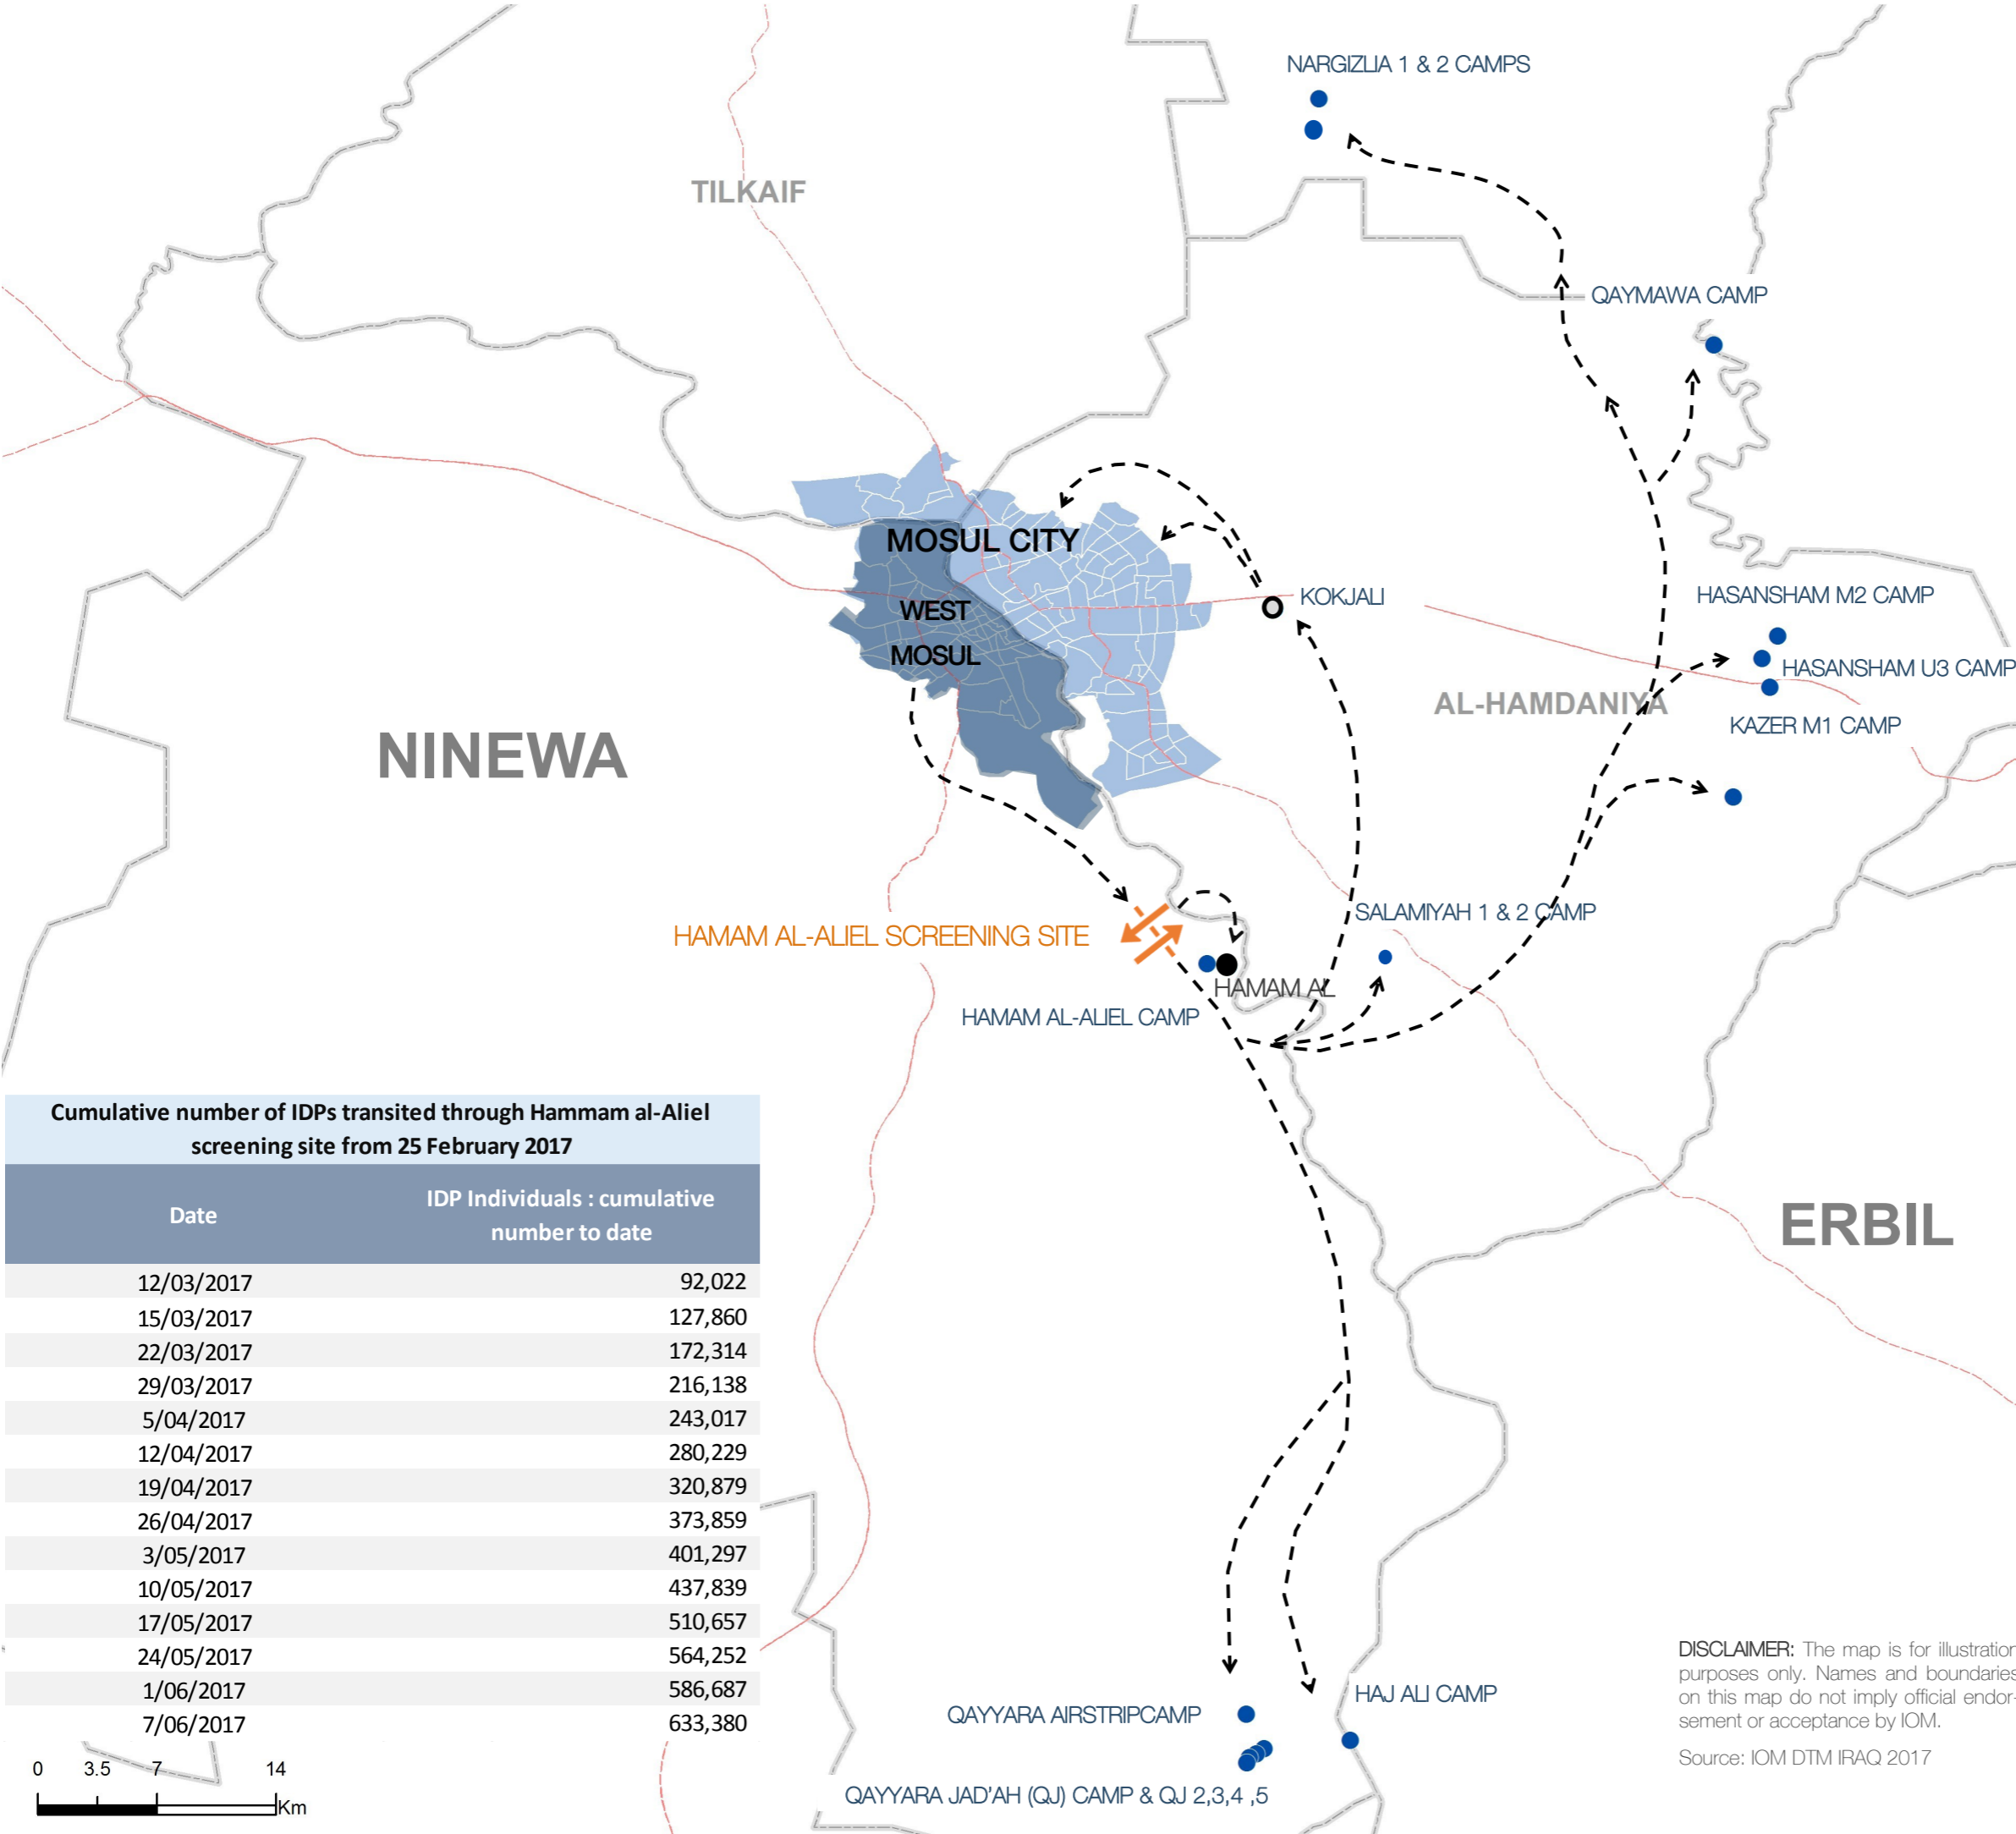

## WEST MOSUL DISPLACEMENT OVERVIEW

AS OF 8 JUNE 2017

IOM Iraq DTM has been monitoring displacement and return movements to and from the city of Mosul since military operations started on 17 October 2016. The operations to retake west Mosul city started on 19 February and displacement was recorded as of 25 February.

Military operations in west Mosul led to the displacement of thousands of individuals to camps and out-of-camp locations, which are continuously being identified and monitored, when accessible, by the DTM team. As DTM strives to expand its coverage and real time reporting, different mechanisms to monitor displacement and triangulate figures have been put in place, including using flow-monitoring information through Hammam Al-Aliel screening site.

In order to further support the activities of humanitarian actors and contribute to understanding the highly fluid displacement dynamics taking place in Ninewa governorate, the DTM is now weekly releasing the figures of IDPs who transit through Hammam al-Aliel screening site—from the beginning of west Mosul operations.

Please note that DTM Flow Monitoring figures and DTM Mosul Portal are two different tools that should be used independently from one another:

- The flow monitoring figures provide an indication of the cumulative number of IDPs displaced from west Mosul. They do not reflect the current number of IDPs from west Mosul who are still displaced, as some might have returned;
- The DTM Mosul Portal only reports the figures of IDPs and returnees whose location has been checked and verified. For this reason, not all IDPs from west Mosul are recorded in the DTM Mosul portal dataset yet.