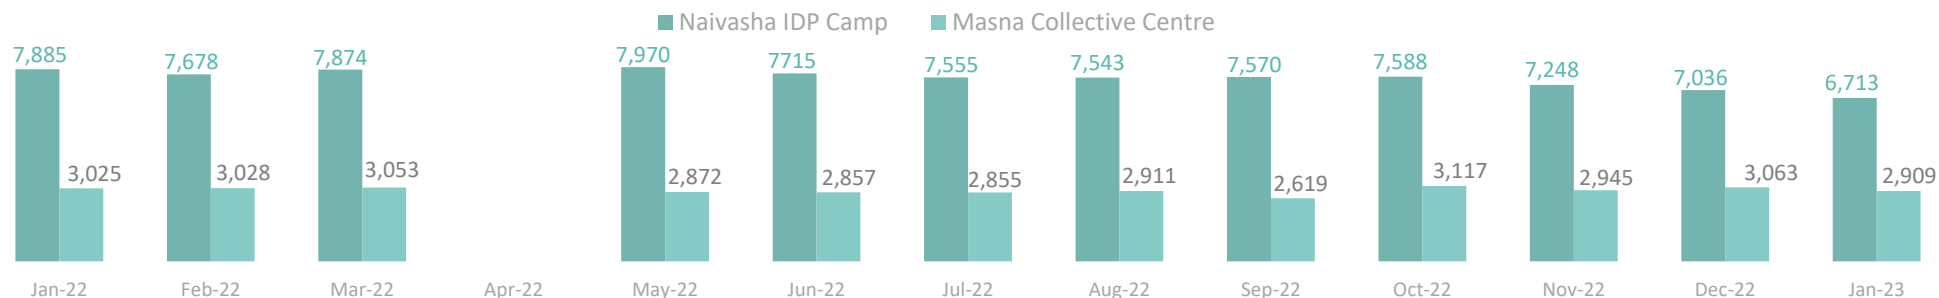

# POPULATION COUNT: Naivasha IDP Camp & Masna Collective Centre

Data collection: January 2023

In January 2023, the monthly population count was conducted at Masna Collective Centre where **2,909** individuals/ **598** households were identified and Naivasha IDP Camp where **6,713** individuals/ **1,726** households were counted. The population of Naivasha IDP Camp marginally decreased by **323** individuals since December 2023.

## Monthly population trends at Naivasha IDP Camp and Masna Collective Centre, January 2022 –January 2023

\* DTM was unable to publish April 2022 population count figures for Naivasha IDP camp and Masna Collective Centre due to operational constraints.

### Population by zone and block, Naivasha IDP Camp (January 2023)

**6,713**  
individuals  
**1,726** households

**55%** Zone A  
**27%** Zone B  
**18%** Zone C

### Naivasha IDP Camp & Masna Collective Centre by age and sex (January 2023)

Naivasha IDP Camp : 6,713 individuals

Masna Collective Centre: 2,909 individuals