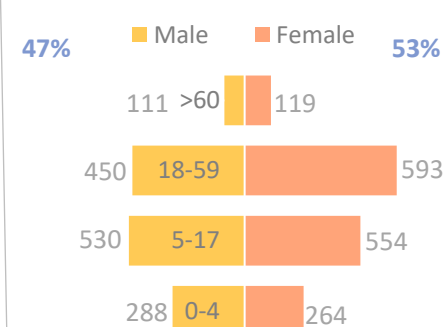

### Population by zone and block, Naivasha IDP Camp (January 2023)

**6,713**  
individuals  
**1,726** households

**55%** Zone A  
**27%** Zone B  
**18%** Zone C

### Naivasha IDP Camp & Masna Collective Centre by age and sex (January 2023)

Naivasha IDP Camp : 6,713 individuals

Masna Collective Centre: 2,909 individuals