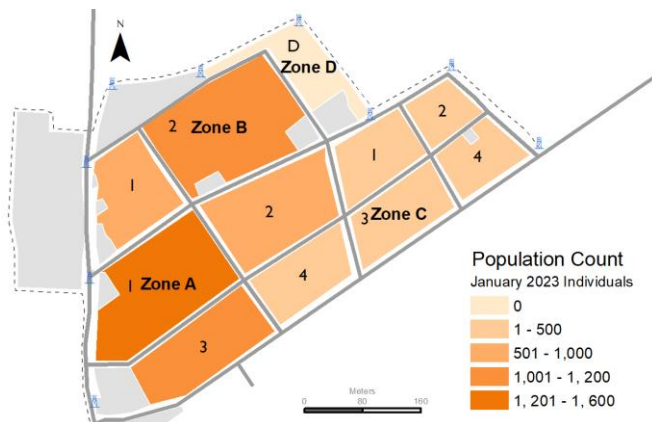

# POPULATION COUNT: Naivasha IDP Camp & Masna Collective Centre

Data collection: January 2023

In January 2023, the monthly population count was conducted at Masna Collective Centre where **2,909** individuals/ **598** households were identified and Naivasha IDP Camp where **6,713** individuals/ **1,726** households were counted. The population of Naivasha IDP Camp marginally decreased by **323** individuals since December 2023.

## Monthly population trends at Naivasha IDP Camp and Masna Collective Centre, January 2022 –January 2023

\* DTM was unable to publish April 2022 population count figures for Naivasha IDP camp and Masna Collective Centre due to operational constraints.

### Population by zone and block, Naivasha IDP Camp (January 2023)

**6,713**  
individuals  
**1,726** households

**55%** Zone A  
**27%** Zone B  
**18%** Zone C

### Naivasha IDP Camp & Masna Collective Centre by age and sex (January 2023)

Naivasha IDP Camp : 6,713 individuals

Masna Collective Centre: 2,909 individuals