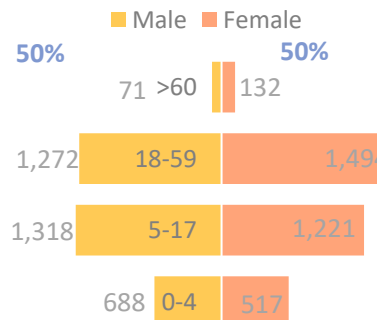

# POPULATION COUNT: Naivasha IDP Camp & Masna Collective Centre

Data collection: January 2023

In January 2023, the monthly population count was conducted at Masna Collective Centre where **2,909** individuals/ **598** households were identified and Naivasha IDP Camp where **6,713** individuals/ **1,726** households were counted. The population of Naivasha IDP Camp marginally decreased by **323** individuals since December 2023.

### Population by zone and block, Naivasha IDP Camp (January 2023)

**6,713**  
individuals  
**1,726** households

**55%** Zone A  
**27%** Zone B  
**18%** Zone C

### Naivasha IDP Camp & Masna Collective Centre by age and sex (January 2023)

Naivasha IDP Camp : 6,713 individuals

Masna Collective Centre: 2,909 individuals