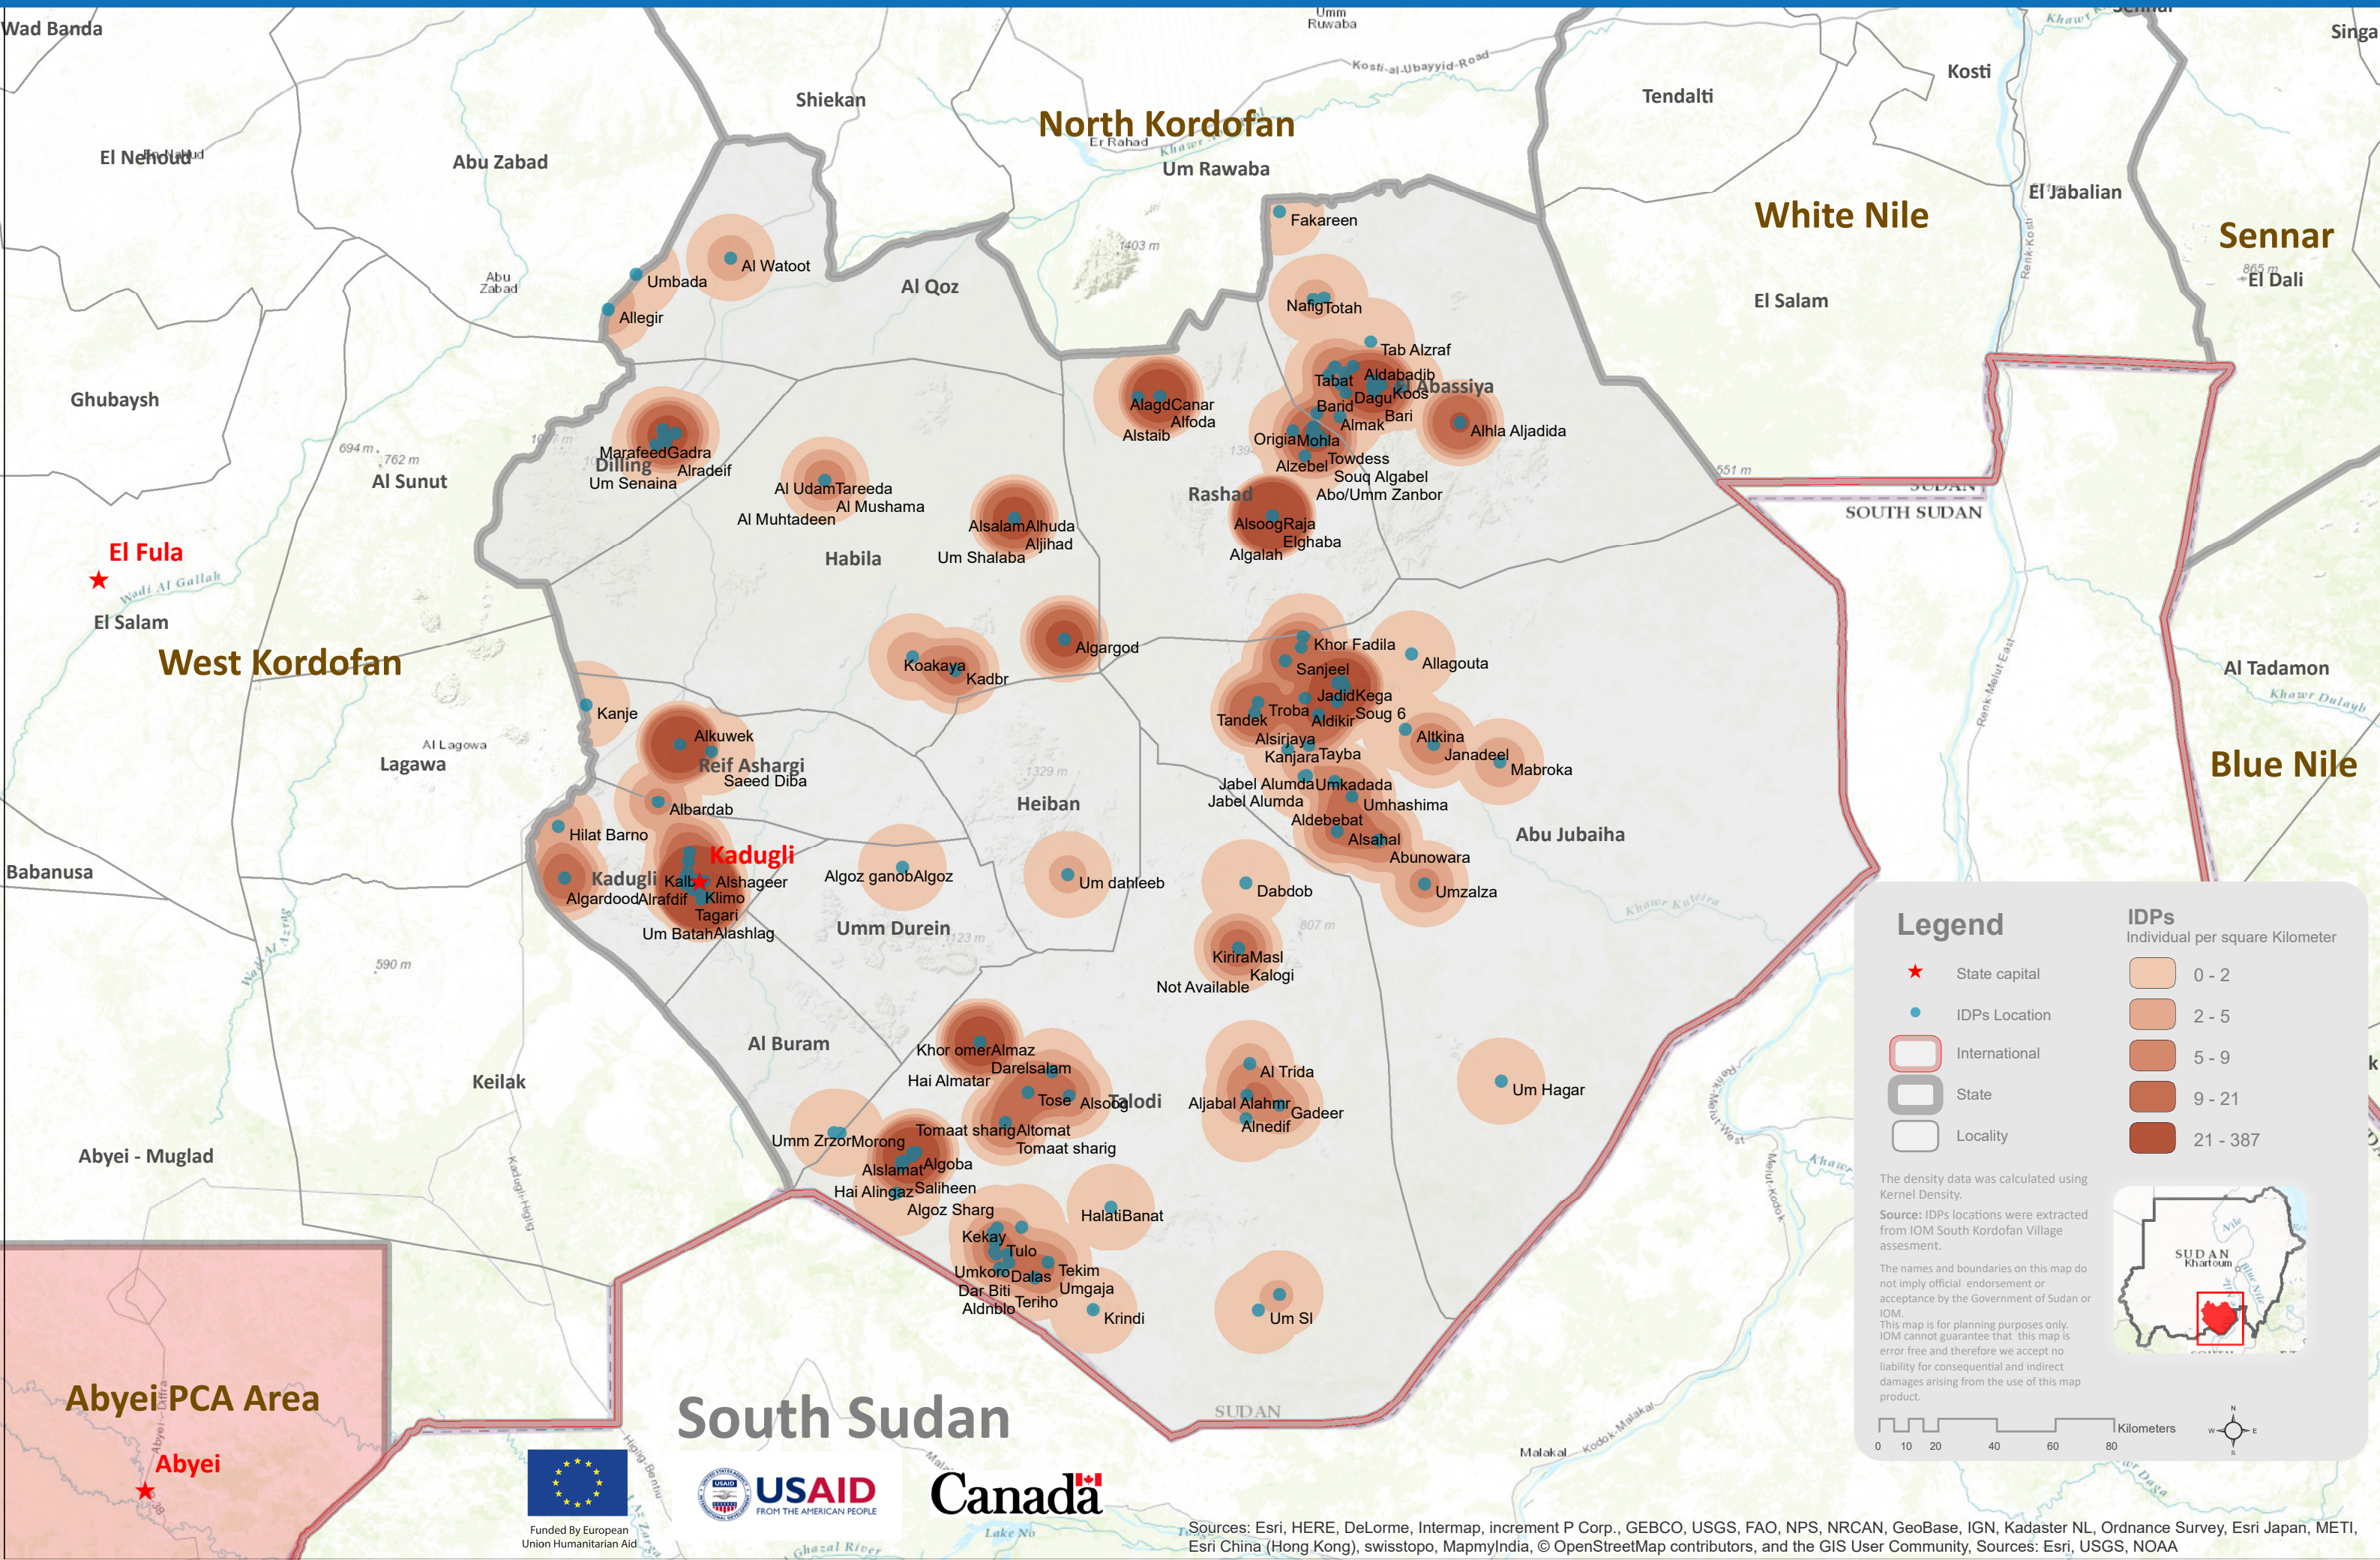

IDPs IN SOUTH KORDOFAN STATE CUMULATIVE (JULY 2017)

International Organization for Migration (IOM)
The UN Migration Agency

Legend

- ★ State capital
- IDPs Location
- ▭ International
- ▭ State
- ▭ Locality

IDPs
Individual per square Kilometer

- 0 - 2
- 2 - 5
- 5 - 9
- 9 - 21
- 21 - 387

The density data was calculated using Kernel Density.
Source: IDPs locations were extracted from IOM South Kordofan Village assessment.
The names and boundaries on this map do not imply official endorsement or acceptance by the Government of Sudan or IOM.
This map is for planning purposes only. IOM cannot guarantee that this map is error free and therefore we accept no liability for consequential and indirect damages arising from the use of this map product.

0 10 20 40 60 80 Kilometers

Funded By European Union Humanitarian Aid

Sources: Esri, HERE, DeLorme, Intermap, increment P Corp., GEBCO, USGS, FAO, NPS, NRCAN, GeoBase, IGN, Kadaster NL, Ordnance Survey, Esri Japan, METI, Esri China (Hong Kong), swisstopo, MapmyIndia, © OpenStreetMap contributors, and the GIS User Community, Sources: Esri, USGS, NOAA