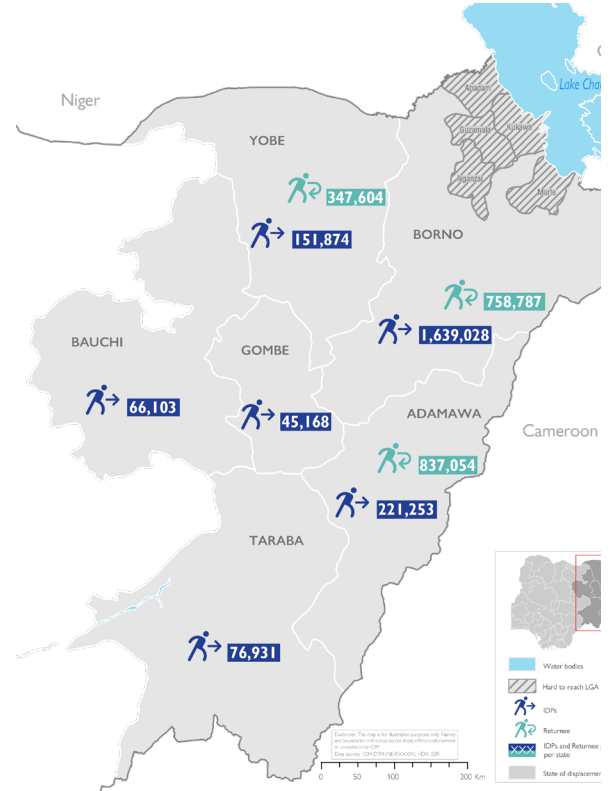

KEY FINDINGS

2,200,357 IDP individuals

452,363 IDP households

1,943,445 Returnee individuals

313,834 Returnee households

Demographics

- Men
- Women
- Boys (<18)
- Girls (-18)

Number of IDPs and returnees over time

All the numbers presented in this report are based on the areas that were accessible at the time of the assessment