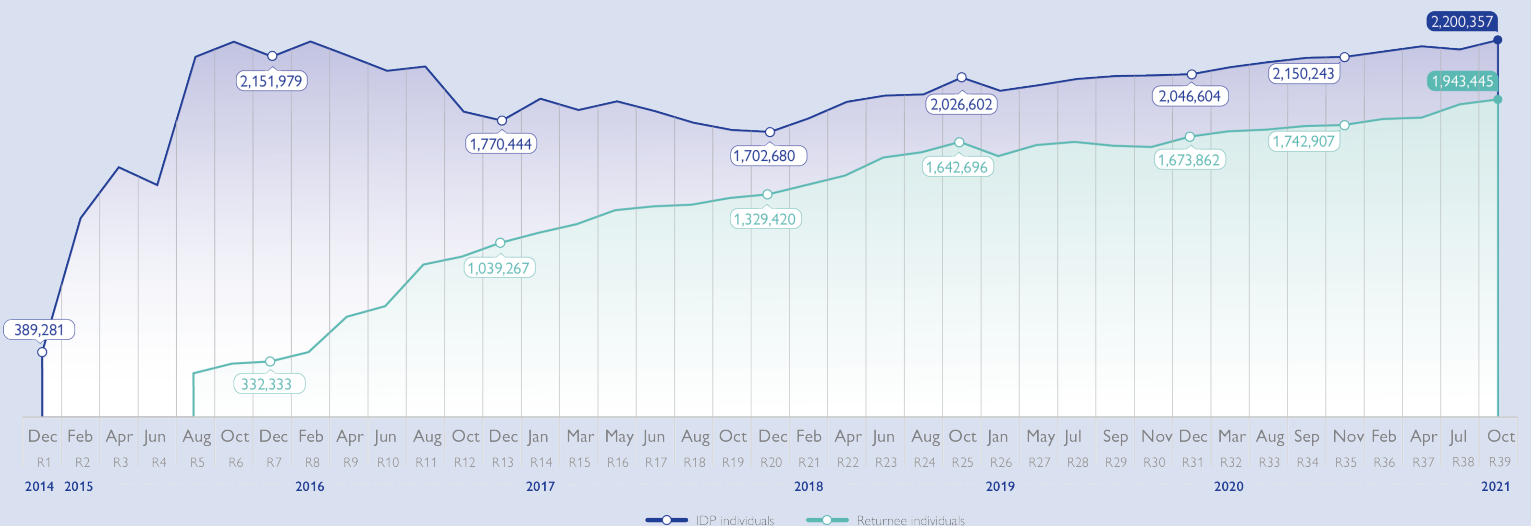

KEY FINDINGS

2,200,357 IDP individuals

452,363 IDP households

1,943,445 Returnee individuals

313,834 Returnee households

Demographics

- Men
- Women
- Boys (<18)
- Girls (-18)

Number of IDPs and returnees over time

All the numbers presented in this report are based on the areas that were accessible at the time of the assessment