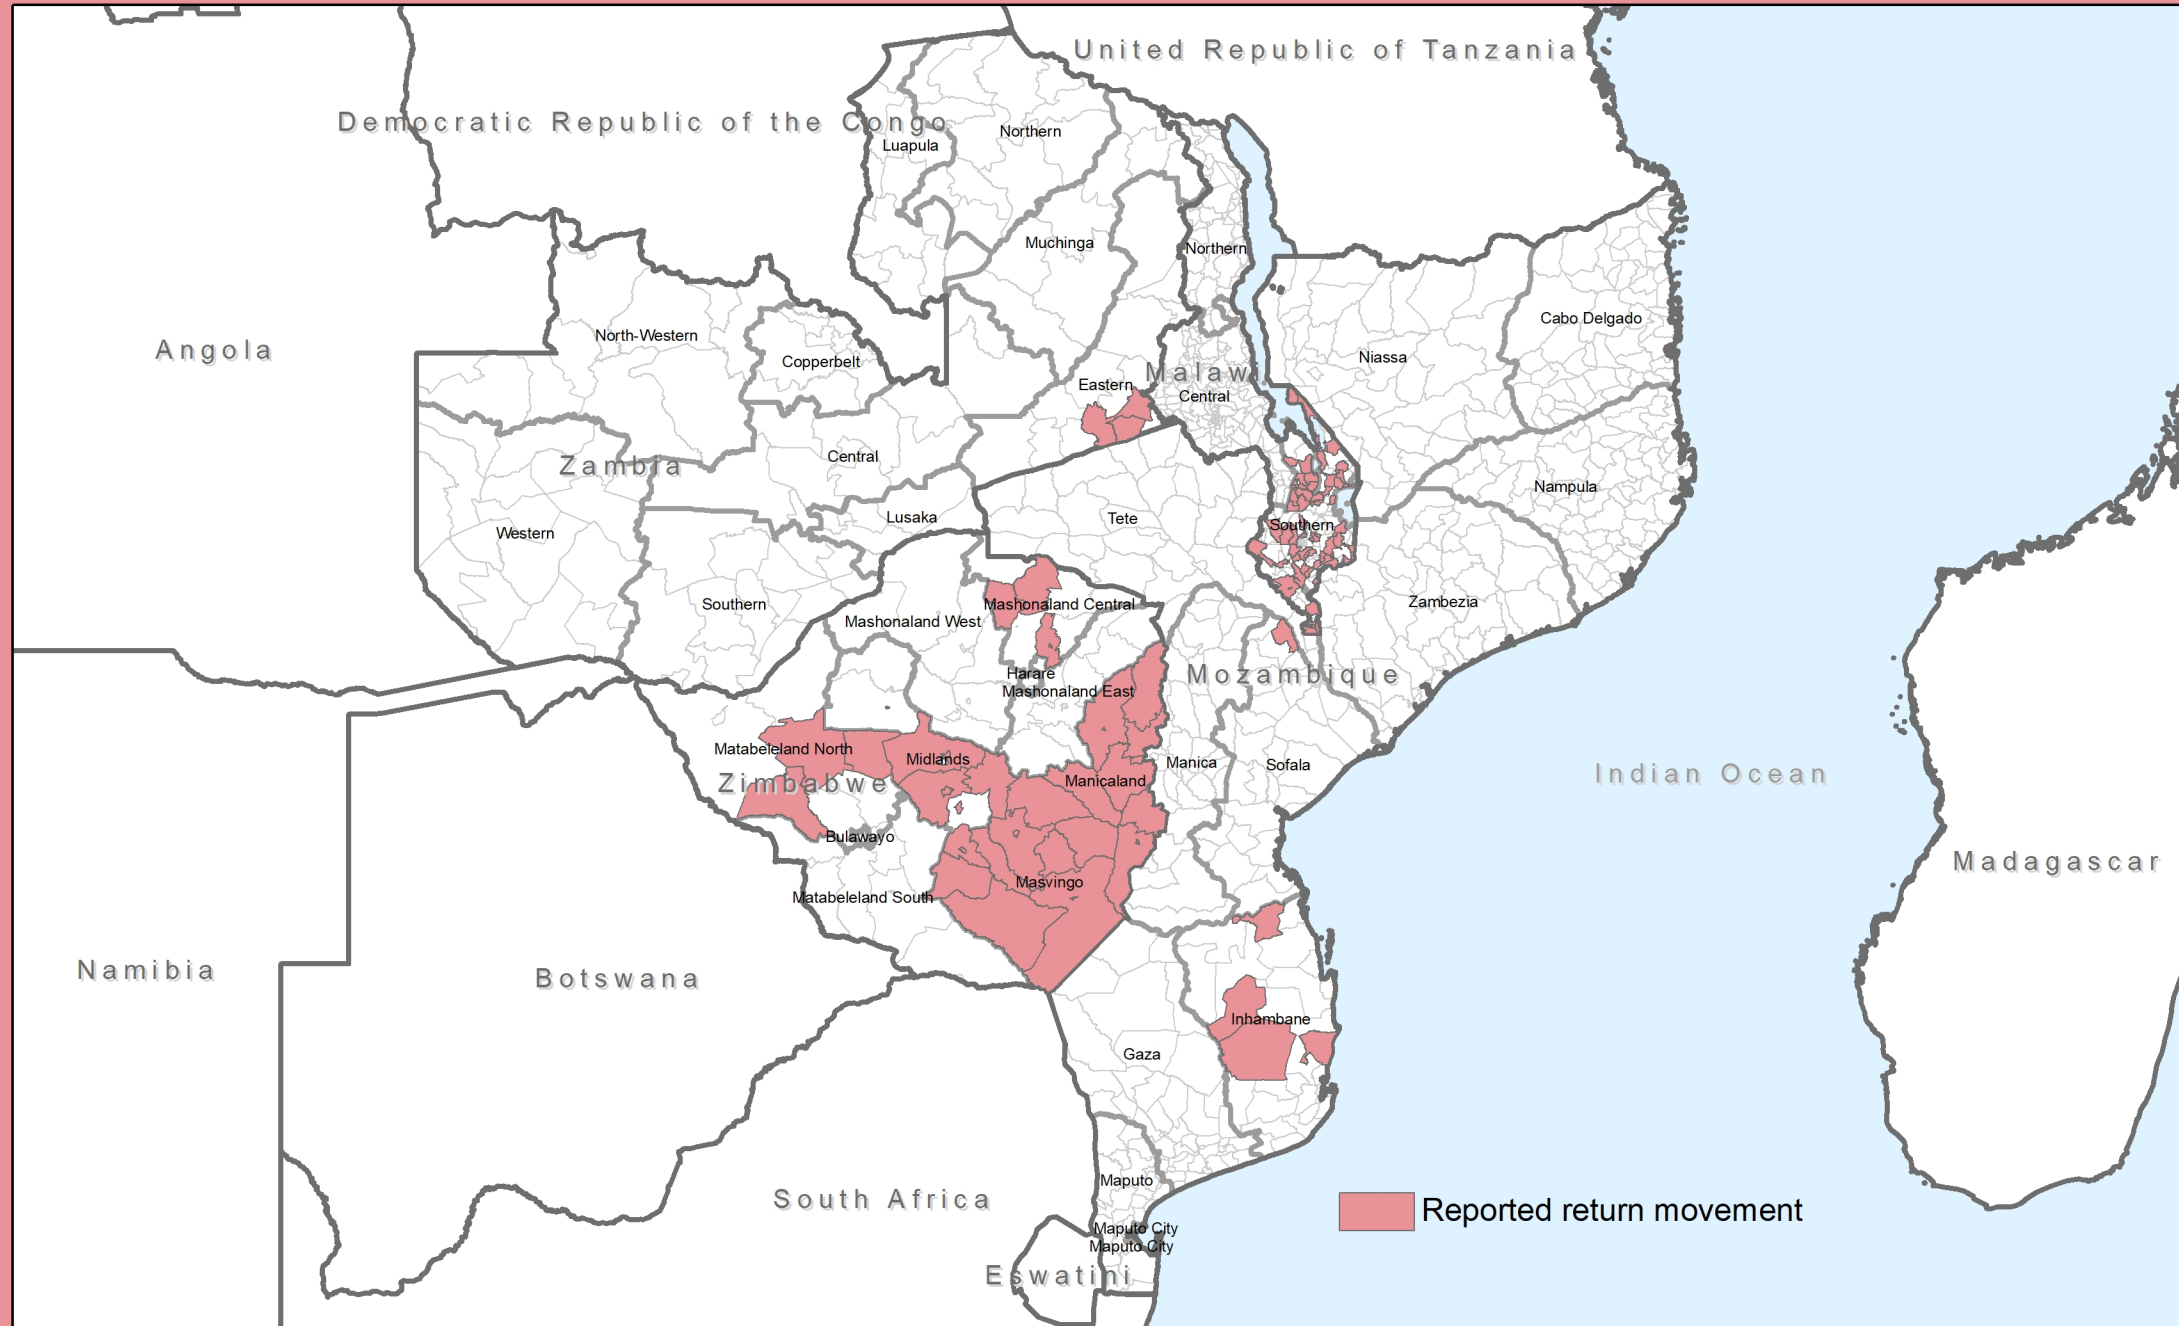

# Southern Africa Region - Drought Response

Phase 1 - Affected Districts in Mozambique, Zimbabwe, Zambia and Malawi

September 2024

DISCLAIMER: This map is for illustration purposes only. The boundaries and names shown and the designations used on this map do not imply official endorsement or acceptance by the International Organization for Migration.

SOURCE: DTM teams in Mozambique, Zambia, Zimbabwe and Malawi