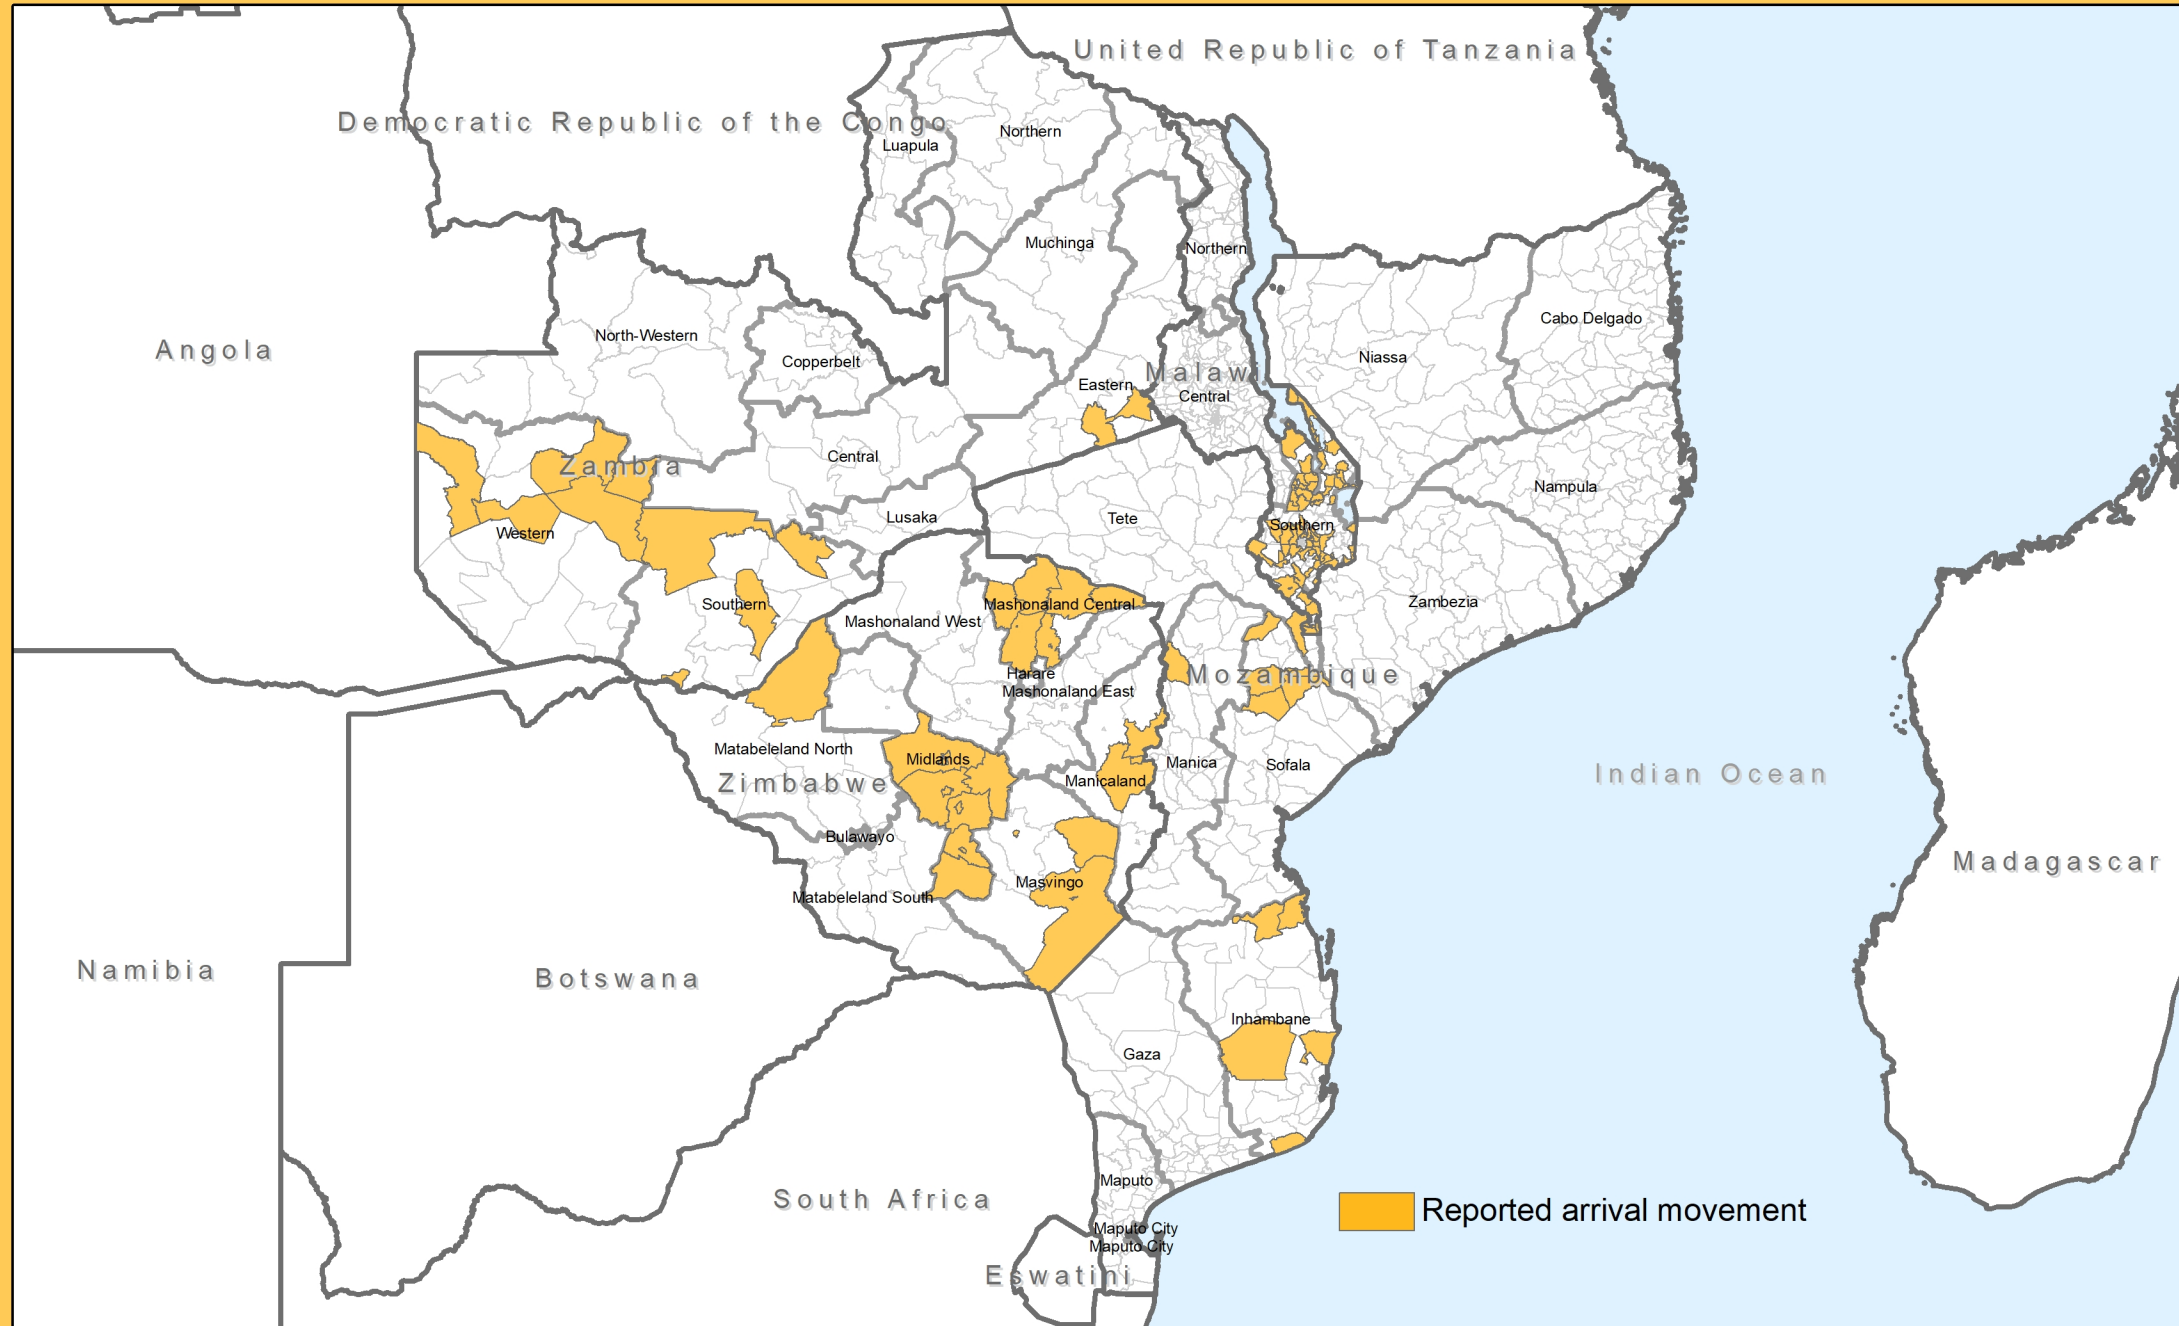

# Southern Africa Region - Drought Response

Phase 1 - Affected Districts in Mozambique, Zimbabwe, Zambia and Malawi

September 2024

DISCLAIMER: This map is for illustration purposes only. The boundaries and names shown and the designations used on this map do not imply official endorsement or acceptance by the International Organization for Migration.

SOURCE: DTM teams in Mozambique, Zambia, Zimbabwe and Malawi