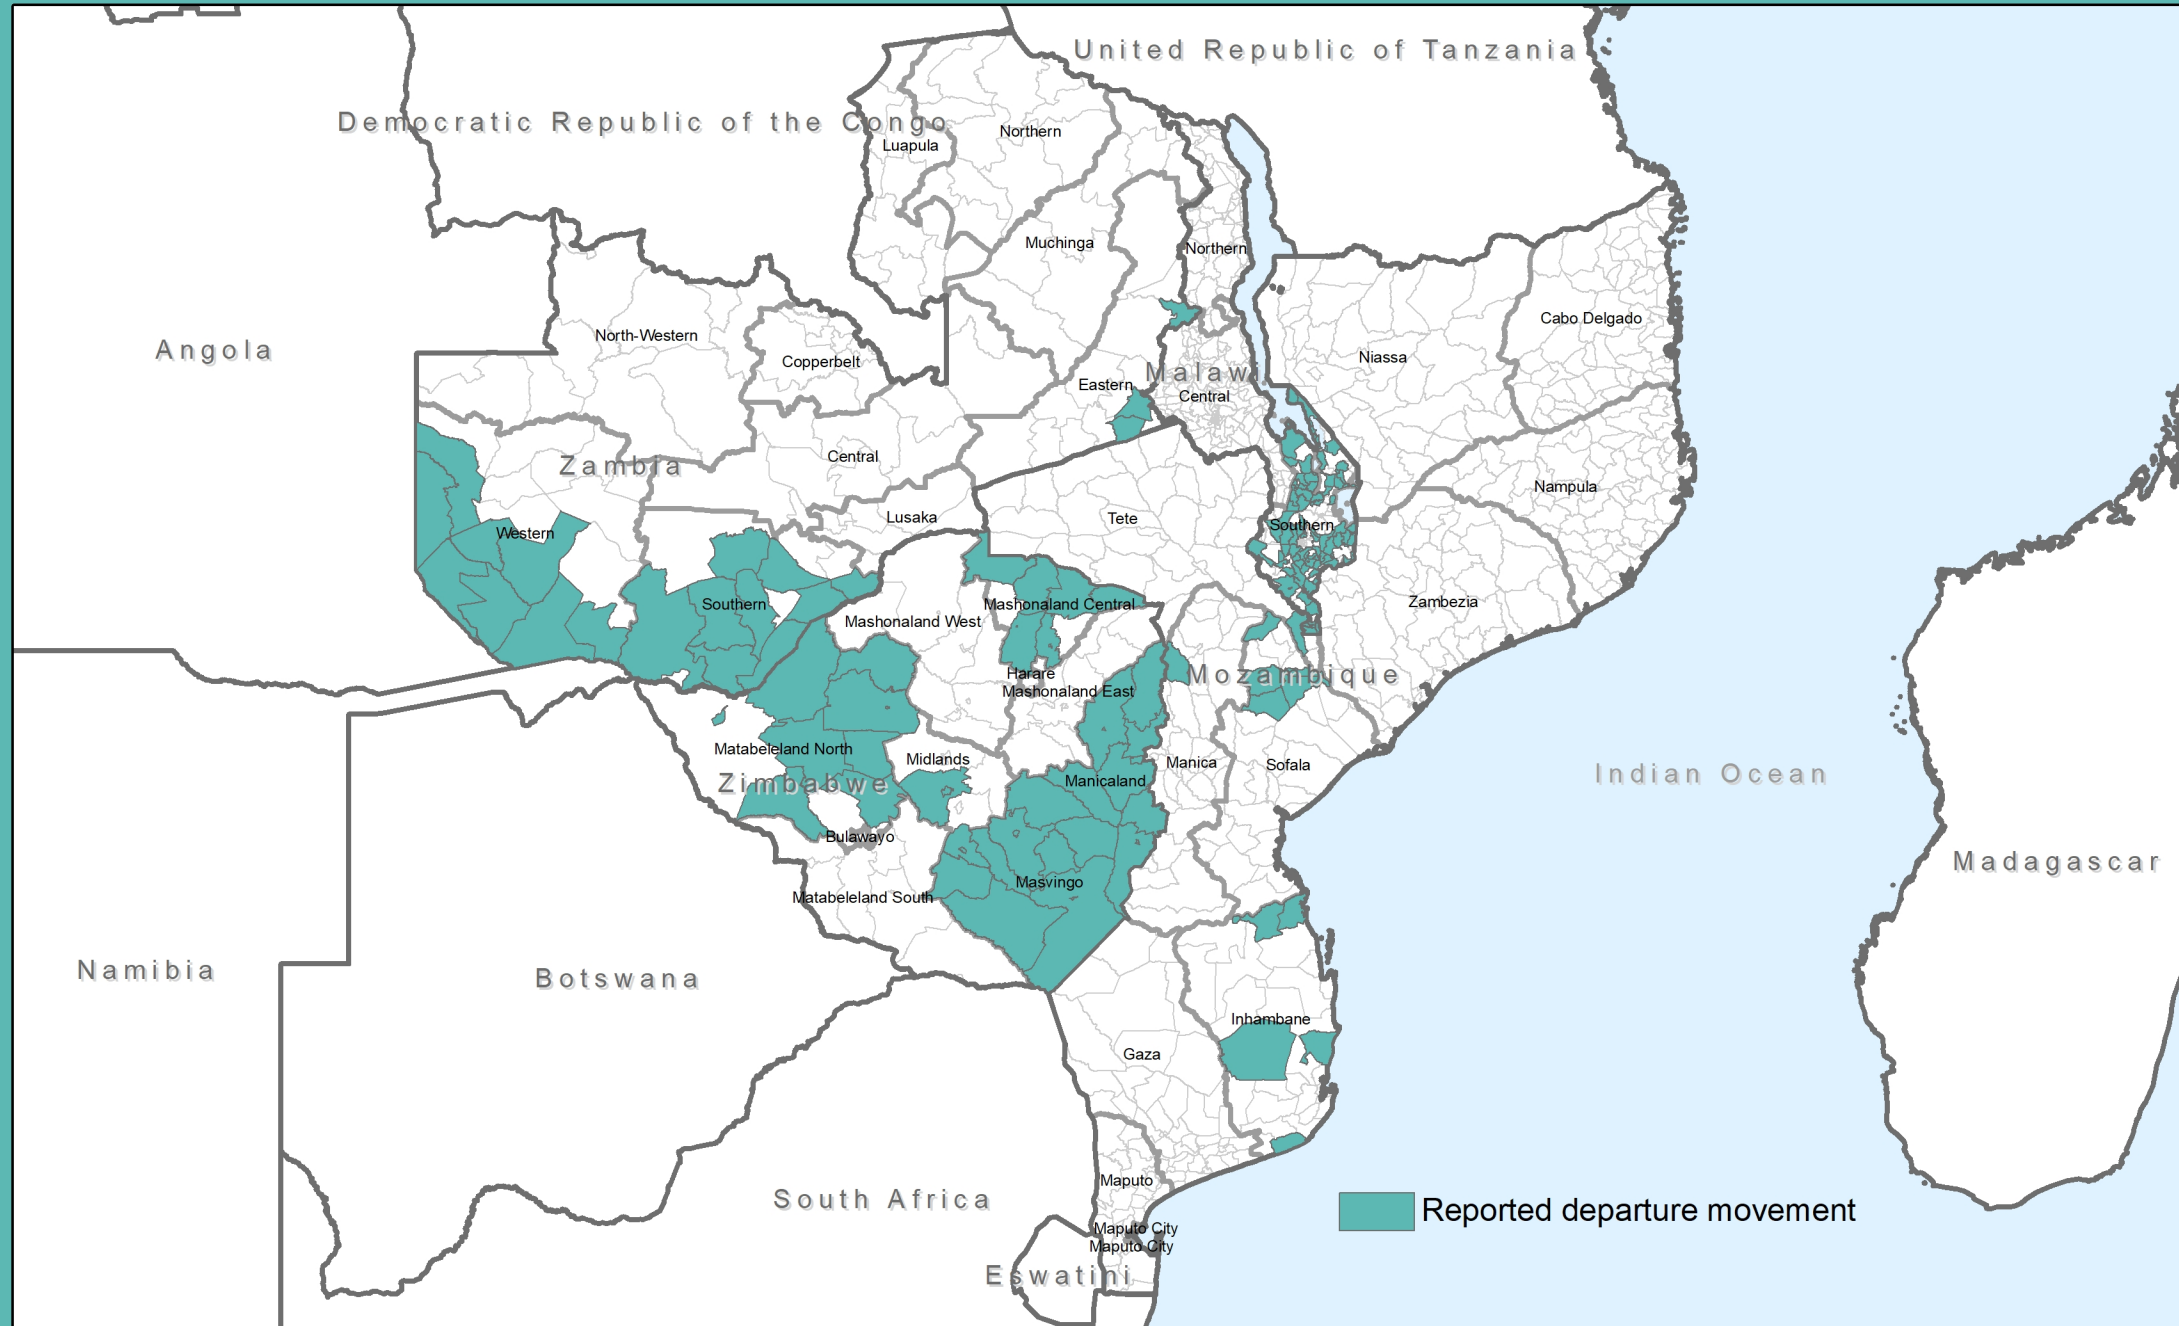

# Southern Africa Region - Drought Response

Phase 1 - Affected Districts in Mozambique, Zimbabwe, Zambia and Malawi

September 2024

DISCLAIMER: This map is for illustration purposes only. The boundaries and names shown and the designations used on this map do not imply official endorsement or acceptance by the International Organization for Migration.

SOURCE: DTM teams in Mozambique, Zambia, Zimbabwe and Malawi