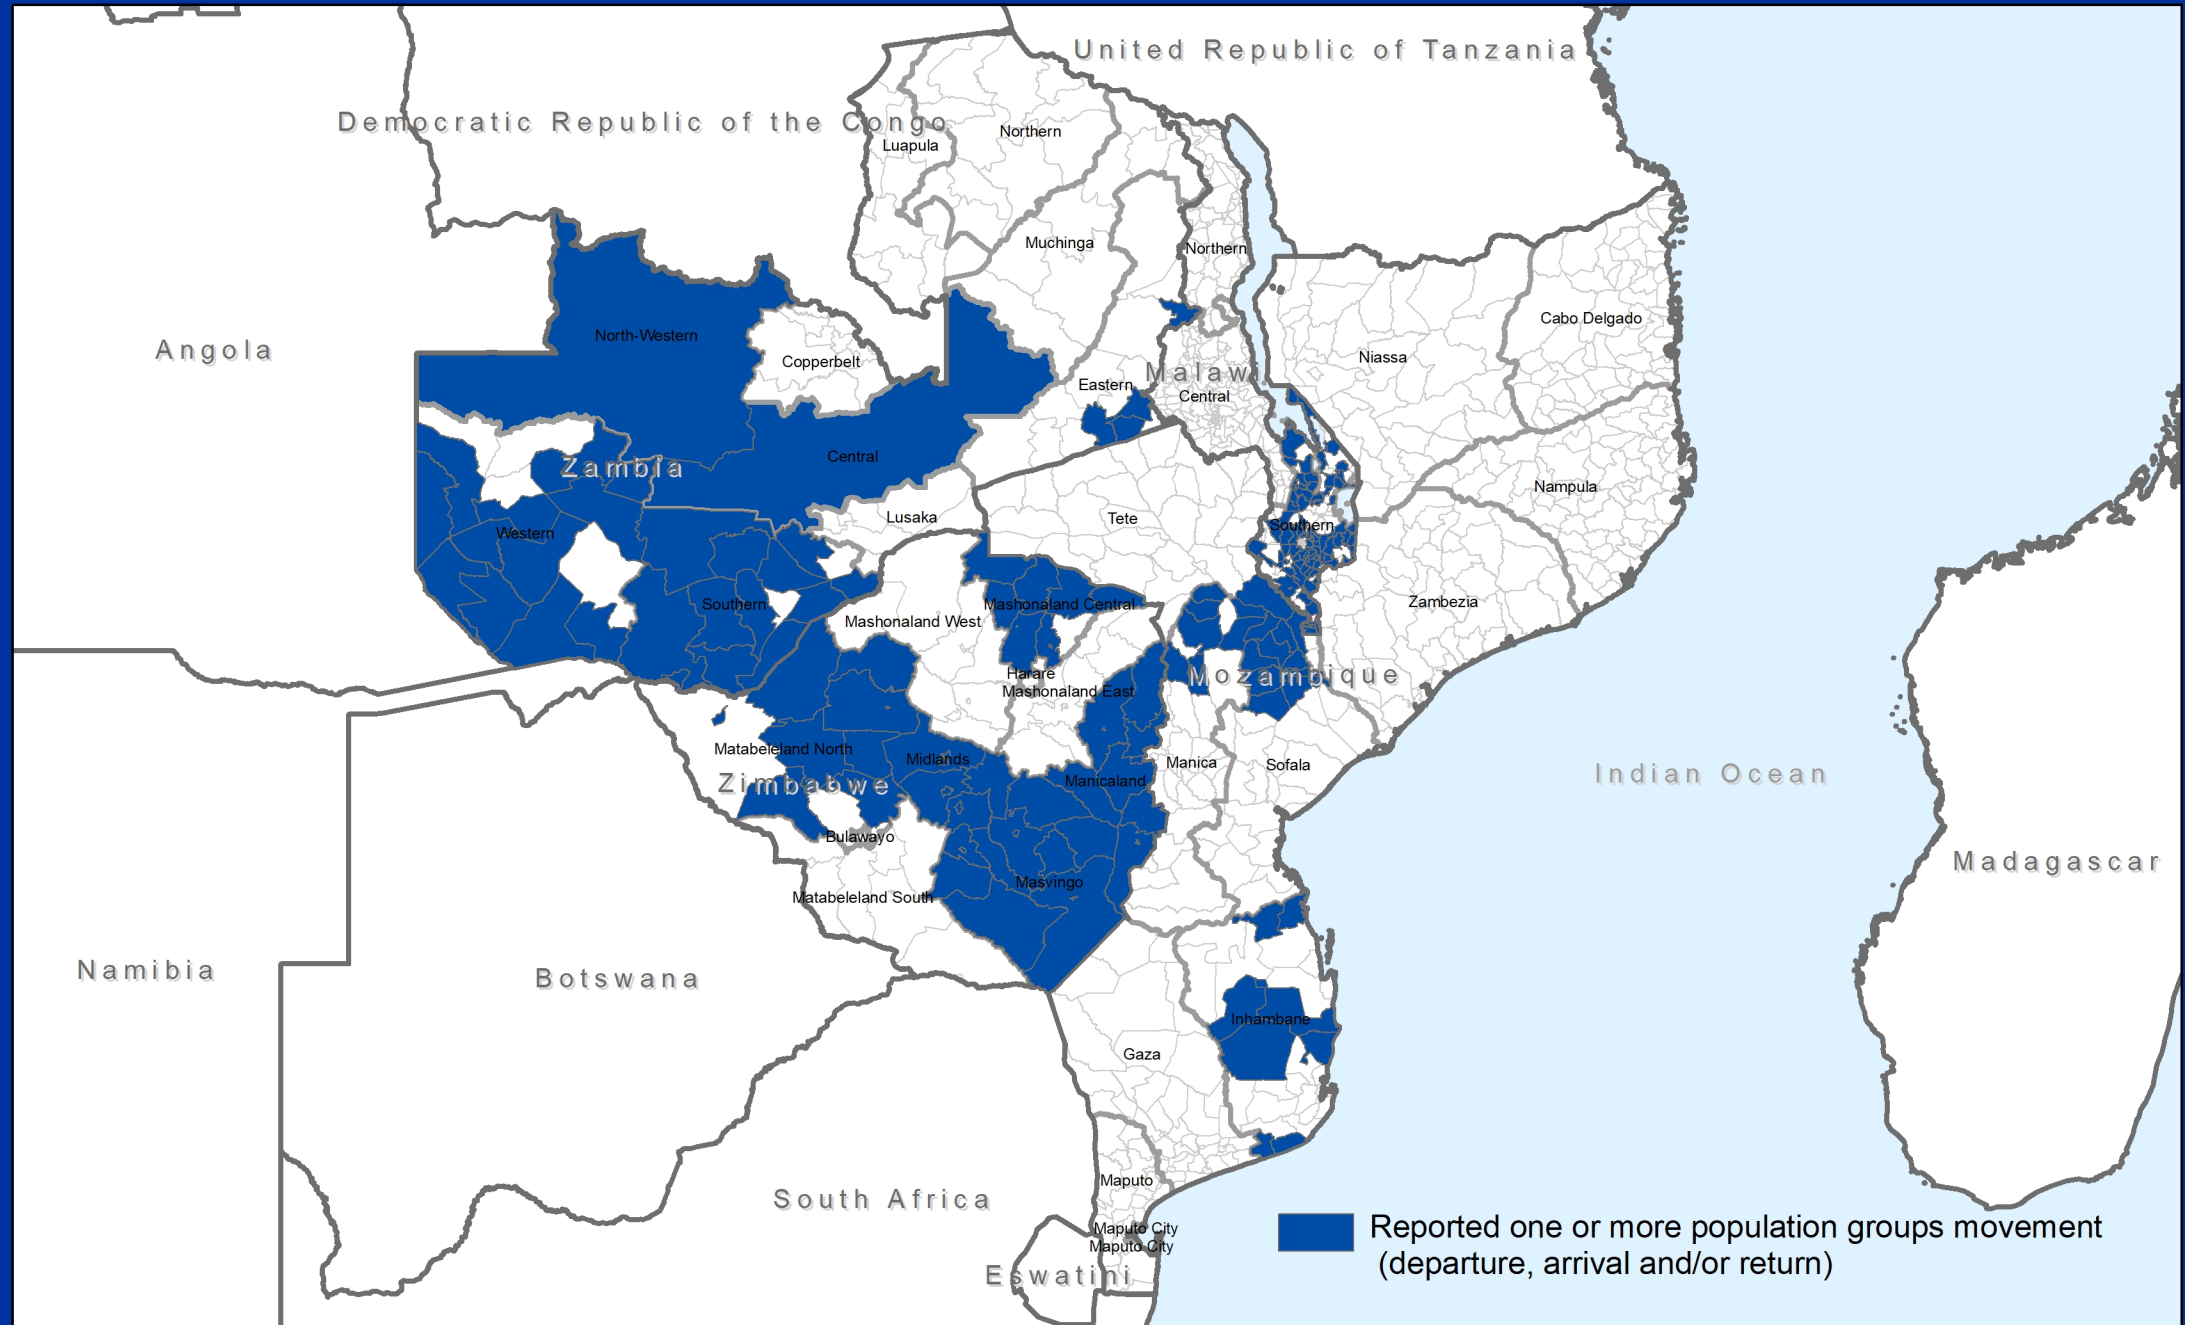

# Southern Africa Region - Drought Response

Phase 1 - Affected Districts in Mozambique, Zimbabwe, Zambia and Malawi

September 2024

DISCLAIMER: This map is for illustration purposes only. The boundaries and names shown and the designations used on this map do not imply official endorsement or acceptance by the International Organization for Migration.

SOURCE: DTM teams in Mozambique, Zambia, Zimbabwe and Malawi