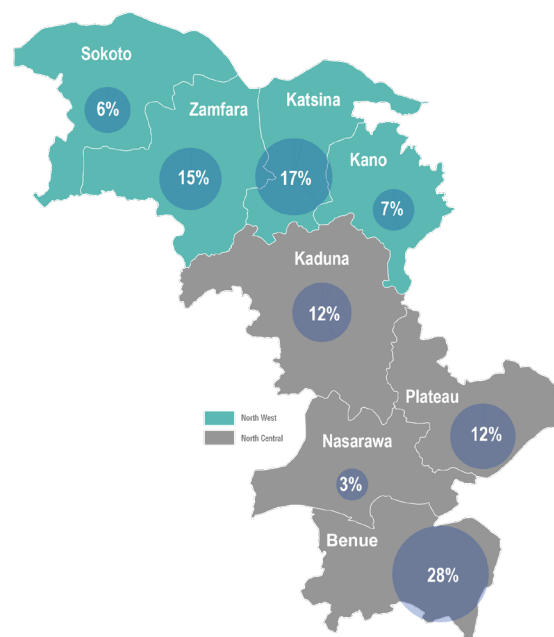

KEY FINDINGS

 **728,688**
 IDP individuals

 **119,179**
 IDP households

Trends

16% of IDPs were residing in camps/camp-like settings

84% of IDPs were residing among host communities

87% of IDPs were displaced within their state of origin

13% of IDPs were displaced outside their state of origin

Demographics

 46% were male

 54% were female

 27% were children under 5 years

 79% were women and children

IDP population per state

Number of IDPs over time