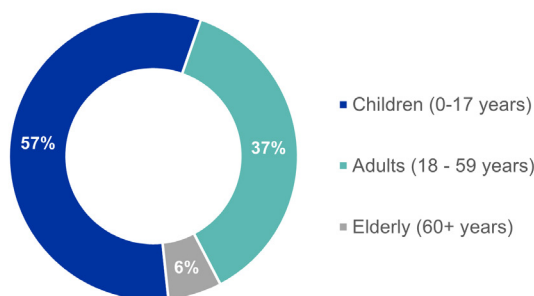

KEY FINDINGS

 **728,688**
 IDP individuals

 **119,179**
 IDP households

Trends

16% of IDPs were residing in camps/camp-like settings

84% of IDPs were residing among host communities

87% of IDPs were displaced within their state of origin

13% of IDPs were displaced outside their state of origin

Demographics

 46% were male

 54% were female

 27% were children under 5 years

 79% were women and children

IDP population per state

Number of IDPs over time