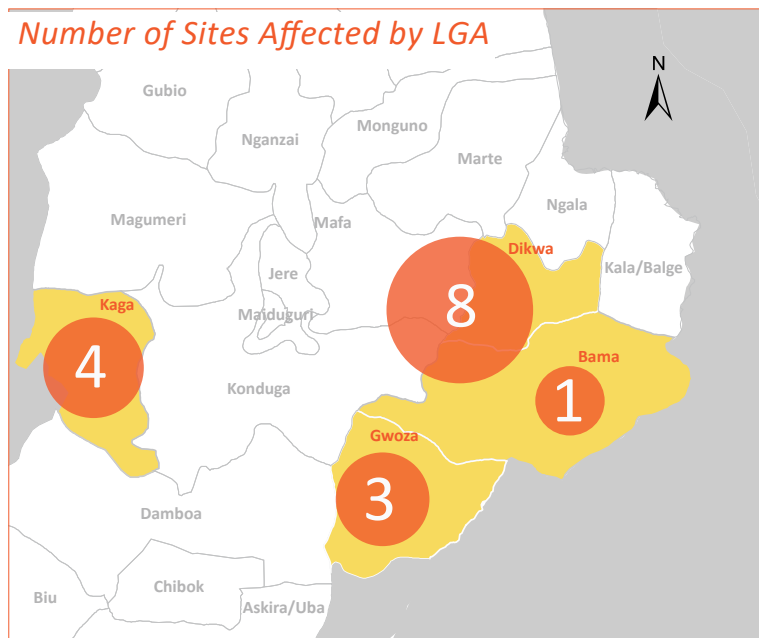

Gwoza, Dikwa, Kaga and Bama LGA (Local Government Area) | 02 May 2019

4,190
Individuals affected

395
Damaged shelters

9
Damaged latrines

2
Damaged shower points

Number of Sites Affected by LGA

With the onset of the rainy season in Nigeria's north-eastern State of Borno, varying degrees of damages are expected to infrastructures (self-made and constructed) in camps and camp-like settings, as the rains are more often than not accompanied by very high winds and have been known to cause serious damage to properties.

On 2 May 2019, IOM carried out an assessment to ascertain the level of damage sustained in camps and camp-like settings due to rainfall the previous day. 16 camps were affected in Kaga, Dikwa, Gwoza and Bama. The worst-hit of the camps assessed was the 20 Housing Unit Camp in Gwoza LGA with 177 damaged shelters and 215 partially damaged shelters which has left and estimated 392 HH without shelter.

Other affected camps are; Aisha Buhari Camp, SDP Low Cost Camp, NRC Camp, Magistrate Camp in Kaga LGA; GSS Camp, Wakane Camp in Gwoza LGA; Masarmari Camp, Fulatari Camp, Agric Camp, Alhaji Bashir Camp, Kilagoru Camp, Motor Park camp, Bulabulin Camp, Sangaya Camp in Dikwa LGA and Banki camp in Bama LGA.