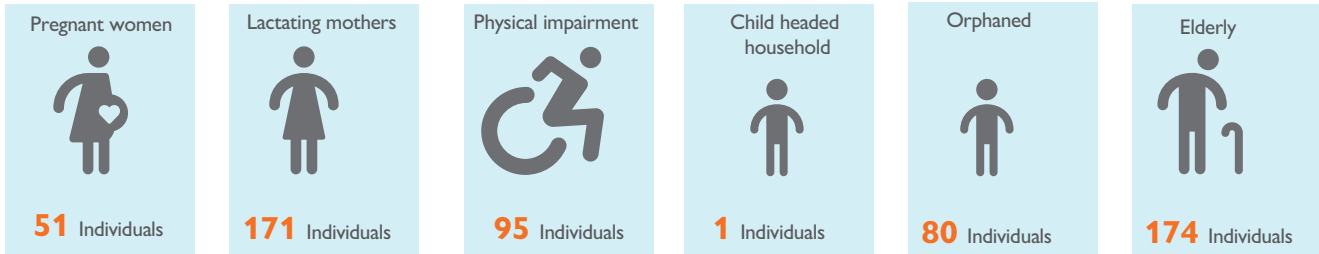

The families in Guara Guara primary school have been moved to Campo 11 accommodation centre (new location allocated to replace Guara Guara primary school) because students will start using the school facility for their examinations. As of the evening of 31 January 2021, 96 tents have been pitched in Campo 11 and families are already moving in.

Vulnerabilities

Vulnerabilities data is only on Guara Guara primary school and Campo 11 accommodation centre.

Intervention:

Sector/Activity	Agency
Registration	Government, IOM
Nutrition	INGD, WFP
WASH	Government, SOLIDAR
Health	Red Cross of Mozambique
Protection	PLAN, Save the Children, IOM and Light of the world
Shelter	INGD
CCCM	IOM

Gaps:

- Shelter: Over 100 families sleeping outside shelter in Guara Guara secondary school.
- WASH: Insufficient latrines and inadequate hygiene promotion campaign in all the accommodation centres.
- Food: More food is needed.
- Non-food Items (NFI): NFIs are needed.