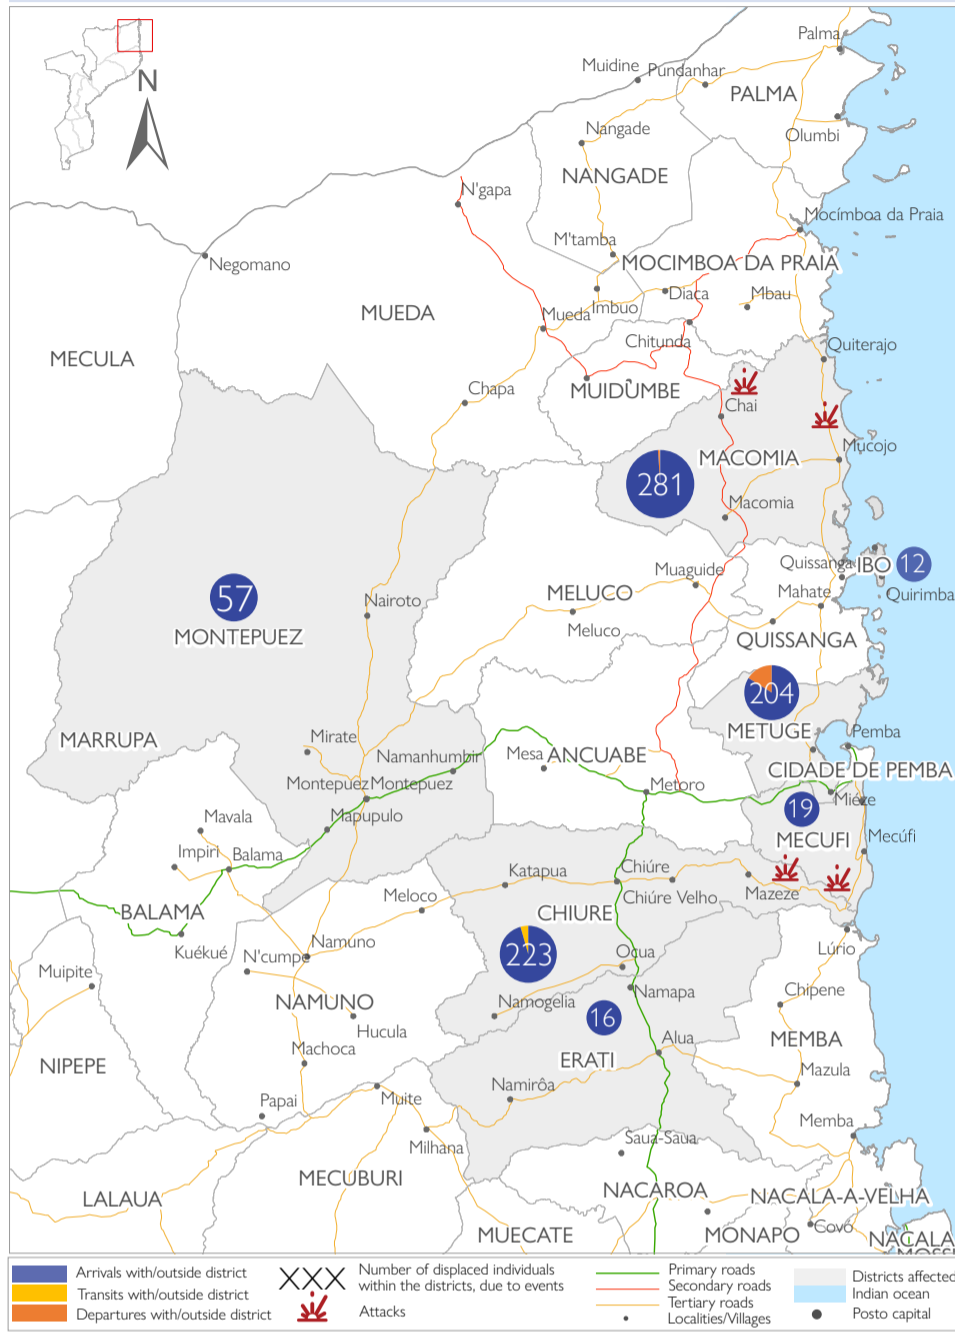

Macomia, Chiure, Metuge, Montepuez, Mecufi, Erati and Ibo districts, Northern Mozambique

**812**  
Individuals  
Reported between 8th and 12th of February 2024

**217**  
Households

**Trigger**  
Conflicts/Attacks,  
Fear of Attacks

**Mode of Transportation**  
Boat/canoe, Bus, Walking

Between 22 December to 12 February, a series of sporadic attacks and fear of attacks by Non-state Armed Groups in Macomia, Mecufi, Mocimboa da Praia, and Muidumbe triggered the cumulative displacement 10,849 individuals/1,478 families. [For more see Emergency Tracking Online Dashboard].

Although included within this cumulative displacement estimate- the current Movement Alert #96 reports on recent attacks recorded in Macomia, Chiure and Mecufi between 8 to 12 February that displaced 812 individuals. Within this reporting period, arrivals of displaced families have been mapped across villages of Macomia, Chiure, Metuge, Montepuez, Mecufi, Erati and Ibo.

Owing to prevailing security concerns in the region reported by displaced families, intentions on duration of their stay in current locations of displacement sites and host communities remains uncertain. Movements in the region continue to be dynamic within the districts. The objective of the Emergency Tracking Tool (ETT) - Movement Alert is to collect information on large and sudden population movements, providing humanitarian response partners with data on IDPs to support effective humanitarian response. Information is collected through key informants' interviews or direct observation. This alert provides basic information on displacements, and additional information can be shared upon request.