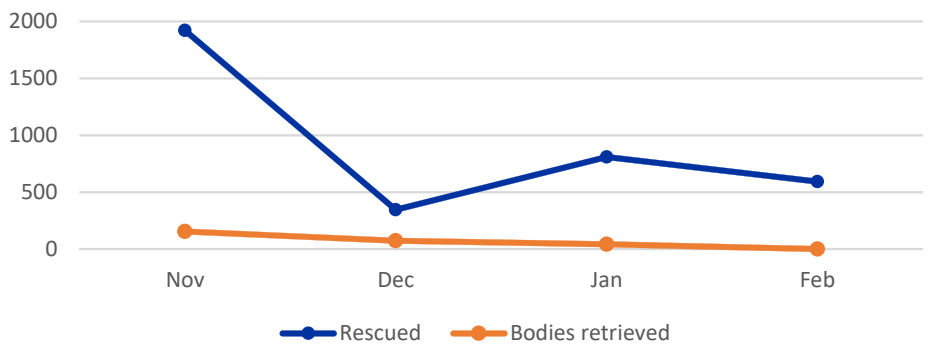

300 RESCUED

265 men
30 women
5 children

5 FEBRUARY

61 RESCUED

52 men
7 women
2 children

5 FEBRUARY

113 RESCUED

98 men
10 women
5 children

**GENDER BREAKDOWN
OF RESCUED IN 2017**

1,400
RESCUED
in 2017

RESCUED & BODIES RETRIEVED IN 2016/2017

ITALY

In 2017,

9,448
ARRIVALS

were recorded by sea to Italy through
the Central Mediterranean route

232
DEATHS