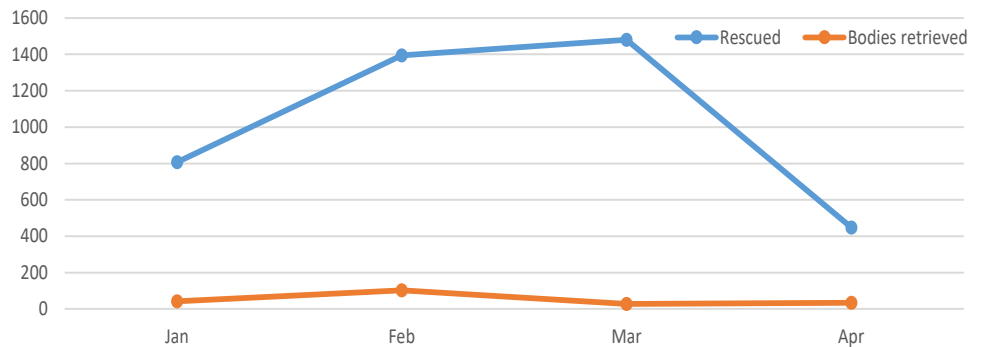

**13 APRIL**

**23 RESCUED**

22 Men

1 Child

**GARABOLI**

**15 APRIL**

**101 RESCUED**

84 Men

14 Women

3 Children

**5 BODIES RETRIEVED**

**RESCUED & BODIES RETRIEVED 2017**

**4,129 RESCUED**

in 2017

**ITALY**

In 2017,

**36,883 ARRIVALS**

were recorded by sea to Italy through the Central Mediterranean route

**1,002 DEATHS**

were recorded along the Central Mediterranean route in 2017

Disclaimer: Figures based on updates from Libyan Coast Guard, Libyan Coast Security, Libyan Red Crescent and other Implementing partners. DTM findings on migrants also include persons who originate from refugee producing countries. Figures on Maritime Incidents in Libya are estimates based on initial reports at the time of each incident, and are regularly updated as more information becomes available.