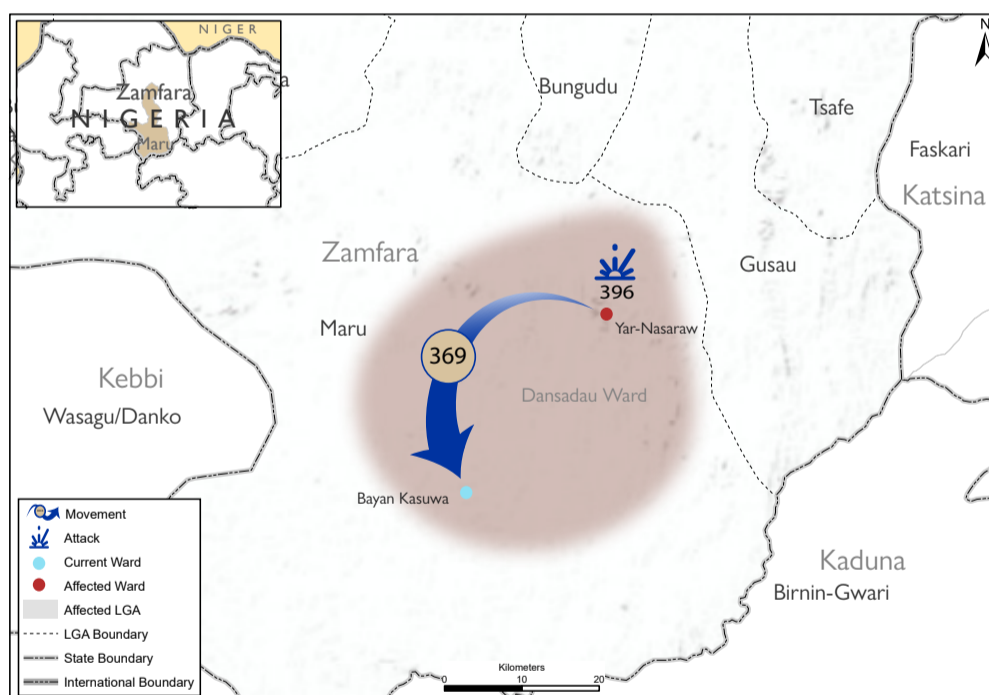

## OVERVIEW

On 28 May, armed bandits reportedly attacked the communities of Gidan Goga in Gidan Goga ward of Maradun LGA and Yar-Nasarawa in Dansadau ward of Maru LGA in Zamfara State. The attacks affected 1,027 individuals and displaced 620 individuals from the community Gidan Goga to the community of Ungwar Sarki in Gidan Goga ward and 369 individuals from the community of Yar-Nasarawa to Bayan Kasuwa in Dansadau ward. As a result of the attacks, 38 fatalities and 15 injuries were reported.

Nigeria's North-Central and North-West zones are afflicted with a multi-dimensional crisis. Long-standing tensions between ethnic and religious groups often result in attacks and banditry or hirabah. These attacks involve kidnapping and grand larceny along major highways by criminal groups. During the past years, the crisis accelerated and has resulted in widespread displacement across the North-Central and North-Western regions.

Fig. 1. Gender breakdown of the affected population

Fig. 2. Most needed assistance

Table 1. Affected individuals and location

State	LGA	Cause of Incident	Number of Affected Households	Number of Affected Individuals				Casualties	Number of Partially Damaged Shelter	Number of fully Damaged Shelter
				Male	Female	Total	Children			
Zamfara	Maradun	Attacks	116	285	346	631	353	18	0	0
Zamfara	Maru	Attacks	73	179	217	396	221	35	0	0
<b>Total</b>			<b>189</b>	<b>464</b>	<b>563</b>	<b>1,027</b>	<b>574</b>	<b>53</b>	<b>0</b>	<b>0</b>

## Maps of the affected areas

Map 1. Location of incident in Gidan Goga Ward, Maradun LGA, Zamfara State.

Map 2. Location of incident in Dansadau Ward, Maru LGA, Zamfara State.

The map is for illustration purposes only. The depiction and use of boundaries, geographic names and related data shown are not warranted to be error-free nor do imply a judgment on the legal status of any territory, or any endorsement or acceptance of such boundaries by IOM.