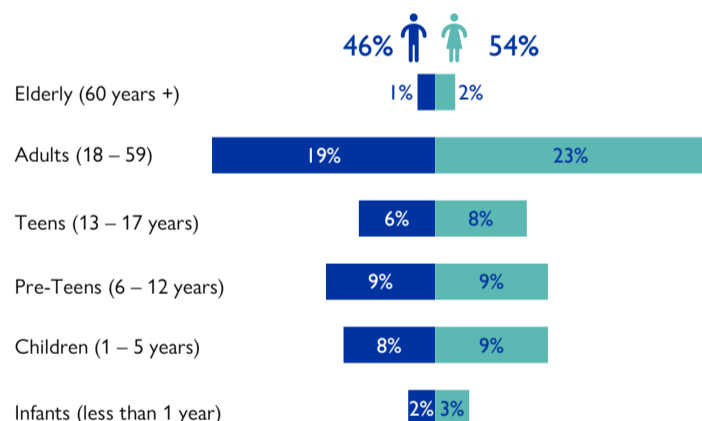

Nigeria's North-Central and North-West zones are afflicted with a multi-dimensional crisis. Long-standing tensions between ethnic and religious groups often result in attacks and banditry or hirabah. These attacks involve kidnapping and grand larceny along major highways by criminal groups. During the past years, the crisis accelerated and has resulted in widespread displacement across the North-Central and North-Western regions.

Fig. 1. Gender breakdown of the affected population

Fig. 2. Most needed assistance

Table 1. Affected individuals and location

State	LGA	Cause of Incident	Number of Affected Households	Number of Affected Individuals				Casualties	Number of Partially Damaged Shelter	Number of fully Damaged Shelter
				Male	Female	Total	Children			
Zamfara	Maradun	Attacks	116	285	346	631	353	18	0	0
Zamfara	Maru	Attacks	73	179	217	396	221	35	0	0
<b>Total</b>			<b>189</b>	<b>464</b>	<b>563</b>	<b>1,027</b>	<b>574</b>	<b>53</b>	<b>0</b>	<b>0</b>