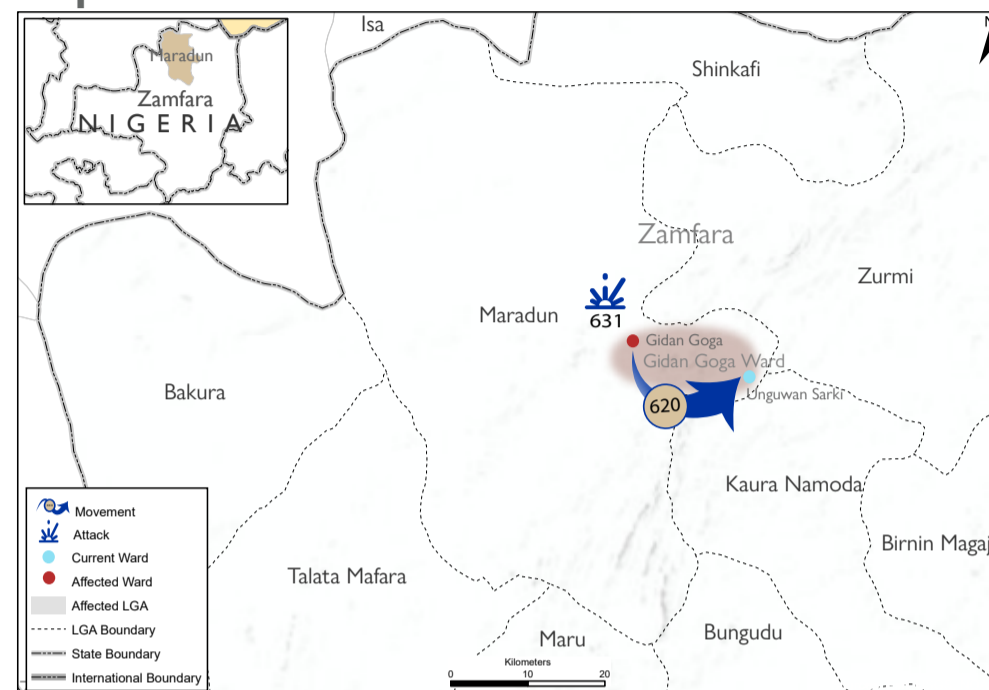

## OVERVIEW

On 28 May, armed bandits reportedly attacked the communities of Gidan Goga in Gidan Goga ward of Maradun LGA and Yar-Nasarawa in Dansadau ward of Maru LGA in Zamfara State. The attacks affected 1,027 individuals and displaced 620 individuals from the community Gidan Goga to the community of Ungwar Sarki in Gidan Goga ward and 369 individuals from the community of Yar-Nasarawa to Bayan Kasuwa in Dansadau ward. As a result of the attacks, 38 fatalities and 15 injuries were reported.

Nigeria's North-Central and North-West zones are afflicted with a multi-dimensional crisis. Long-standing tensions between ethnic and religious groups often result in attacks and banditry or hirabah. These attacks involve kidnapping and grand larceny along major highways by criminal groups. During the past years, the crisis accelerated and has resulted in widespread displacement across the North-Central and North-Western regions.

Fig. 1. Gender breakdown of the affected population

Fig. 2. Most needed assistance

Table 1. Affected individuals and location

State	LGA	Cause of Incident	Number of Affected Households	Number of Affected Individuals				Casualties	Number of Partially Damaged Shelter	Number of fully Damaged Shelter
				Male	Female	Total	Children			
Zamfara	Maradun	Attacks	116	285	346	631	353	18	0	0
Zamfara	Maru	Attacks	73	179	217	396	221	35	0	0
<b>Total</b>			<b>189</b>	<b>464</b>	<b>563</b>	<b>1,027</b>	<b>574</b>	<b>53</b>	<b>0</b>	<b>0</b>

## Maps of the affected areas

Map 1. Location of incident in Gidan Goga Ward, Maradun LGA, Zamfara State.

Map 2. Location of incident in Dansadau Ward, Maru LGA, Zamfara State.

The map is for illustration purposes only. The depiction and use of boundaries, geographic names and related data shown are not warranted to be error-free nor do imply a judgment on the legal status of any territory, or any endorsement or acceptance of such boundaries by IOM.