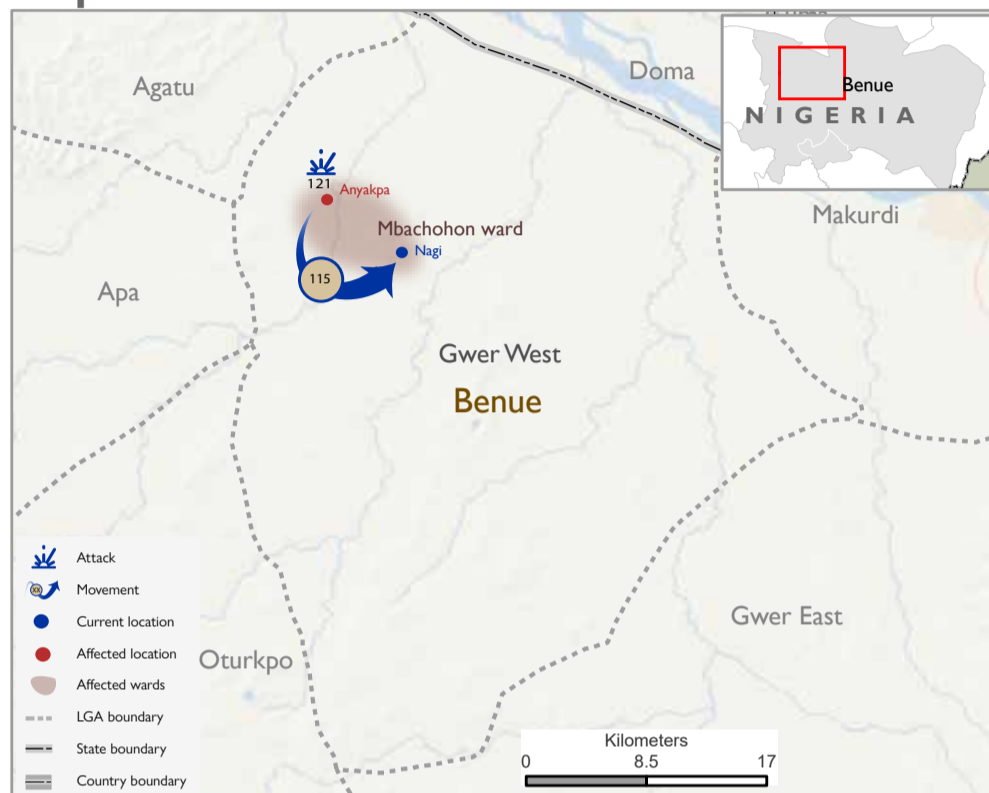

OVERVIEW

On 12 June, a clash between herders and farmers erupted in the community of Anyakpa in Mbachohon ward of Gwer West LGA in Benue State. The clash affected 121 individuals, displacing 115 individuals to the community of Nagi in Mbachohon ward. There were six fatalities and nine injuries reported as a result of the clash.

On 14 June, windstorm affected the community of Dorawa Goma in Garki ward of Baure LGA in Katsina State. The storm affected 75 individuals, 22 shelters were partially damaged and 10 shelters were completely destroyed.

Following these events, displacement tracking matrix (DTM) field staff conducted rapid assessments to inform the humanitarian community and Government/partners, and to enable a targeted response. Flash reports utilise direct observation and a broad network of key informants to gather representative data and collect information on the number, profile, and immediate needs of affected populations.

Nigeria's North-central and North-west zones are afflicted with a multi-dimensional crisis. Long-standing tensions between ethnic and religious groups often result in attacks and banditry or hirabah. These attacks involve kidnapping and grand larceny along major highways by criminal groups. During the past years, the crisis accelerated and has resulted in widespread displacement across the North-central and North-western regions.

Maps of the affected areas

Map 1: Location of incident in Benue State.