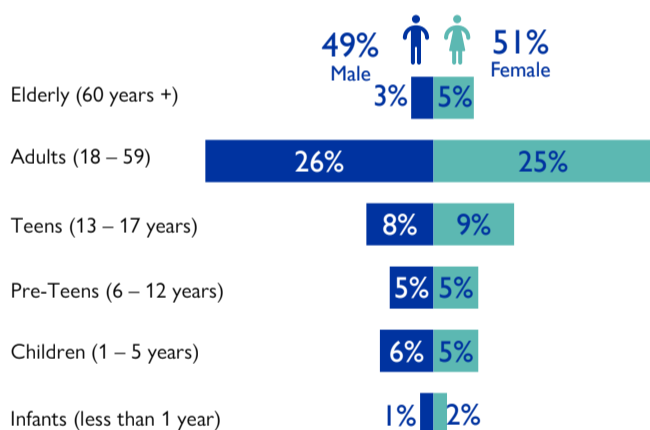

Nigeria's North-central and North-west zones are afflicted with a multi-dimensional crisis. Long-standing tensions between ethnic and religious groups often result in attacks and banditry or hirabah. These attacks involve kidnapping and grand larceny along major highways by criminal groups. During the past years, the crisis accelerated and has resulted in widespread displacement across the North-central and North-western regions.

Maps of the affected areas

Map 1: Location of incident in Benue State.

Fig. 1: Gender breakdown of the affected population

Fig. 2: Most needed assistance

Map 2: Location of incident in Katsina State.

The maps are for illustration purposes only. The depiction and use of boundaries, geographic names and related data shown are not warranted to be error-free nor do imply a judgment on the legal status of any territory, or any endorsement or acceptance of such boundaries by IOM.