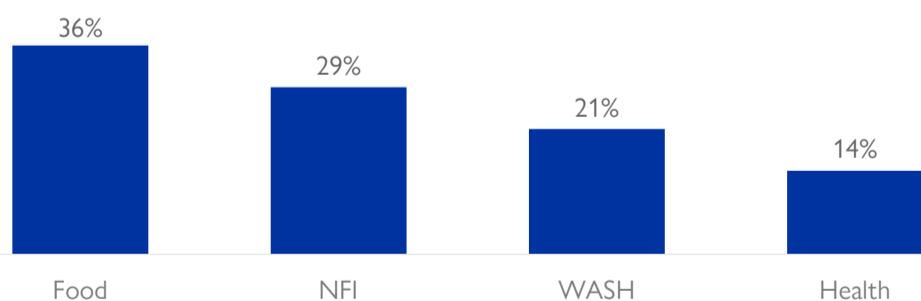

Nigeria's north-central and north-west zones are afflicted with a multi-dimensional crisis. Long-standing tensions between ethnic and religious groups often result in attacks and banditry or hirabah. These attacks involve kidnapping and grand larceny along major highways by criminal groups. During the past years, the crisis accelerated and has resulted in widespread displacement across the north-central and north-western regions.

Fig. 1. Gender breakdown of the affected population

Fig. 2. Most needed assistance

Table 1. Affected individuals and location

State	LGA	Ward	Cause of Incident	Number of Affected Households	Number of Affected Individuals	Male	Female	Children	Casualties	Number of Damaged Shelter
Benue	Guma	Mbabai	Attacks	39	338	154	184	118	25	49
Benue	Guma	Nzorov	Attacks	21	154	83	71	74	23	35
Total				60	492	237	255	192	48	84