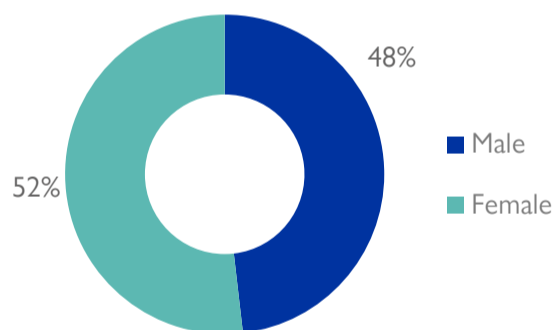

Affected Population:
492 Individuals

Damaged Shelters:
84

Casualties:
48

Movement Trigger:
Attacks

OVERVIEW

Between 8 and 9 May, clashes between herders and farmers were reported in the communities of Imande Lortim and Tse Vambe in the Nzorov ward and the community of Tse-Gyer in the Mbabai ward of Guma LGA in Benue State. The clashes affected 492 individuals and displaced 332 individuals from Tse-Gyer to Uikpam IDP Camp. While the affected individuals in Imande Loritim and Tse Vambe remained in the communities. As a result of the clashes, 12 fatalities and 36 injuries were reported.

Nigeria's north-central and north-west zones are afflicted with a multi-dimensional crisis. Long-standing tensions between ethnic and religious groups often result in attacks and banditry or hirabah. These attacks involve kidnapping and grand larceny along major highways by criminal groups. During the past years, the crisis accelerated and has resulted in widespread displacement across the north-central and north-western regions.

Fig. 1. Gender breakdown of the affected population

Fig. 2. Most needed assistance

Table 1. Affected individuals and location

State	LGA	Ward	Cause of Incident	Number of Affected Households	Number of Affected Individuals	Male	Female	Children	Casualties	Number of Damaged Shelter
Benue	Guma	Mbabai	Attacks	39	338	154	184	118	25	49
Benue	Guma	Nzorov	Attacks	21	154	83	71	74	23	35
Total				60	492	237	255	192	48	84