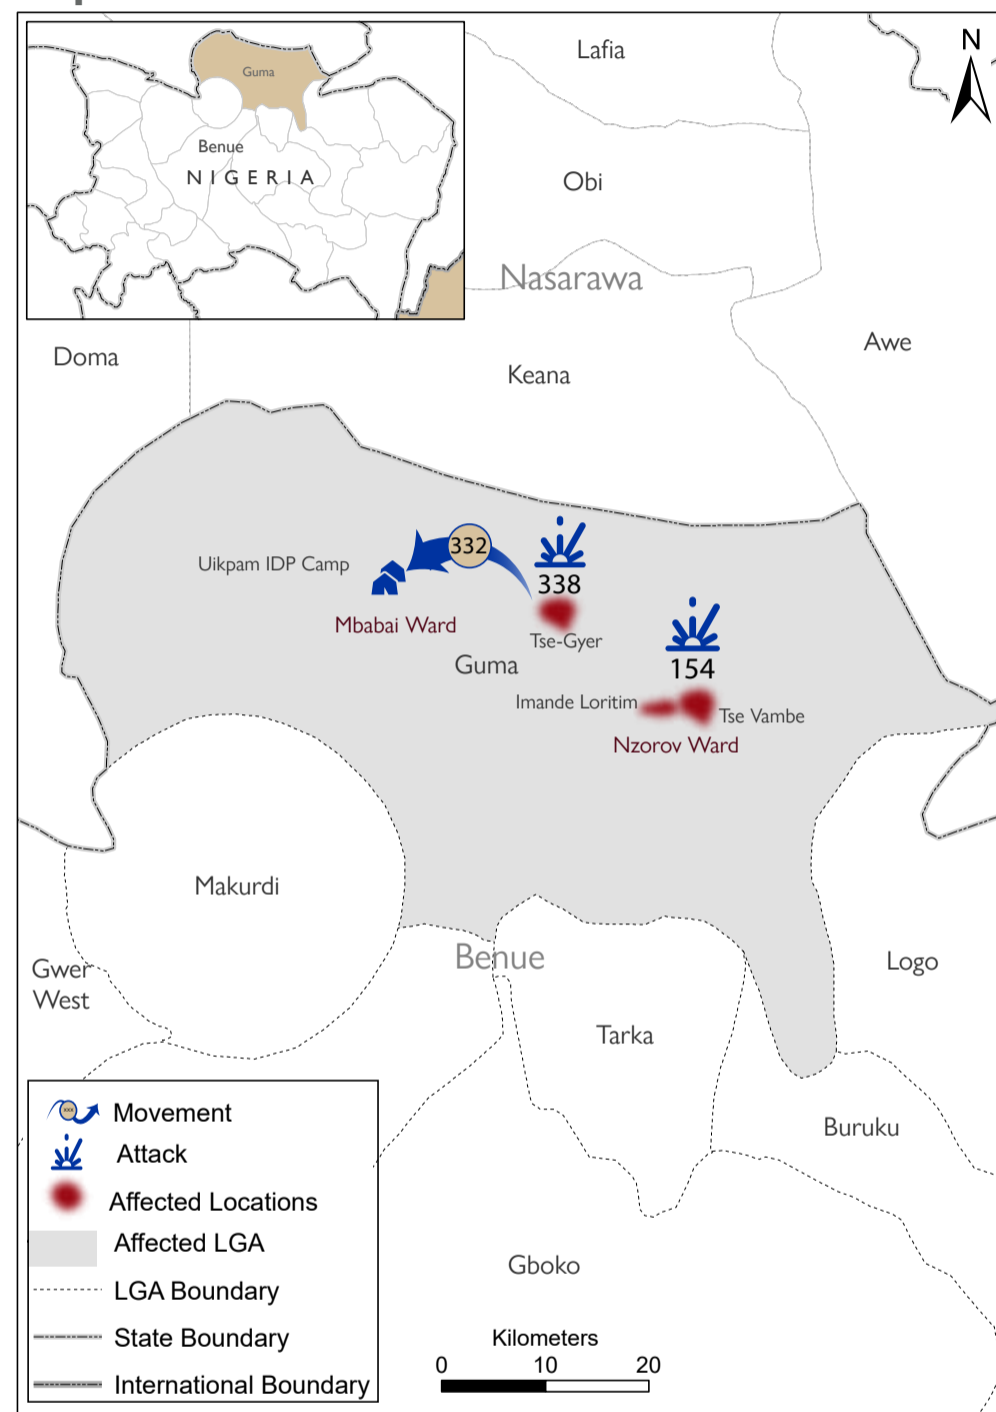

Map of the affected areas

Map 1. Locations of incidents in Benue State.

The map is for illustration purposes only. The depiction and use of boundaries, geographic names and related data shown are not warranted to be error-free nor do imply a judgment on the legal status of any territory, or any endorsement or acceptance of such boundaries by IOM.