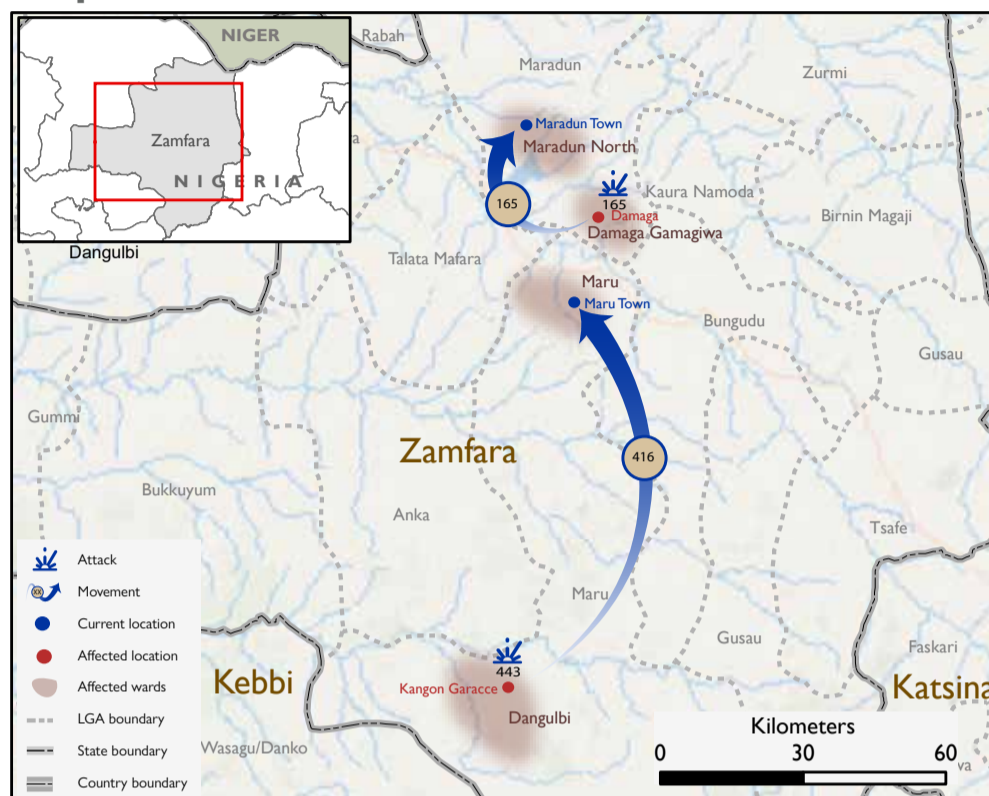

Affected Population:
1,612 Individuals

Damaged Shelters:
0

Casualties:
117

Movement Trigger:
Attack

OVERVIEW

On 26 July, armed bandits attacked Kango Garacce community in Maru LGA and Damaga community in Maradun LGA; all in Zamfara State. The attacks affected 608 individuals and displaced 416 individuals from Kango Garacce community to Maru Town, and 165 individuals from Damaga community to Maradun North community. As a result of the attacks, 27 fatalities and 77 injuries were reported.

On 29 July, armed bandits attacked Garin Zaki community in Batsari LGA in Katsina State. The attack affected 1,004 individuals and displaced 1,002 individuals to Batsari Town. As a result of the attack, two fatalities and 11 injuries were reported.

Nigeria's North-central and North-west zones are afflicted with a multi-dimensional crisis. Long-standing tensions between ethnic and religious groups often result in attacks and banditry or hirabah. These attacks involve kidnapping and grand larceny along major highways by criminal groups. During the past years, the crisis accelerated and has resulted in widespread displacement across the North-central and North-western regions.

Maps of the affected areas

Map 1: Location of incident in Zamfara State

Map 2: Location of incident in Katsina State

The maps are for illustration purposes only. The depiction and use of boundaries, geographic names and related data shown are not warranted to be error-free nor do imply a judgment on the legal status of any territory, or any endorsement or acceptance of such boundaries by IOM.