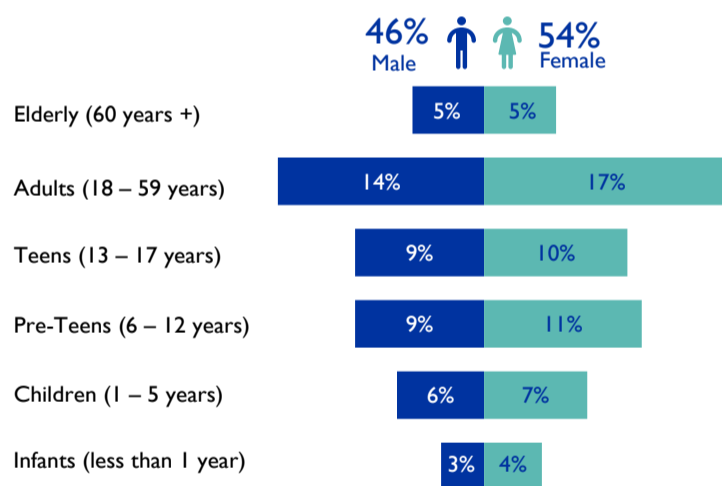

Nigeria's North-central and North-west zones are afflicted with a multi-dimensional crisis. Long-standing tensions between ethnic and religious groups often result in attacks and banditry or hirabah. These attacks involve kidnapping and grand larceny along major highways by criminal groups. During the past years, the crisis accelerated and has resulted in widespread displacement across the North-central and North-western regions.