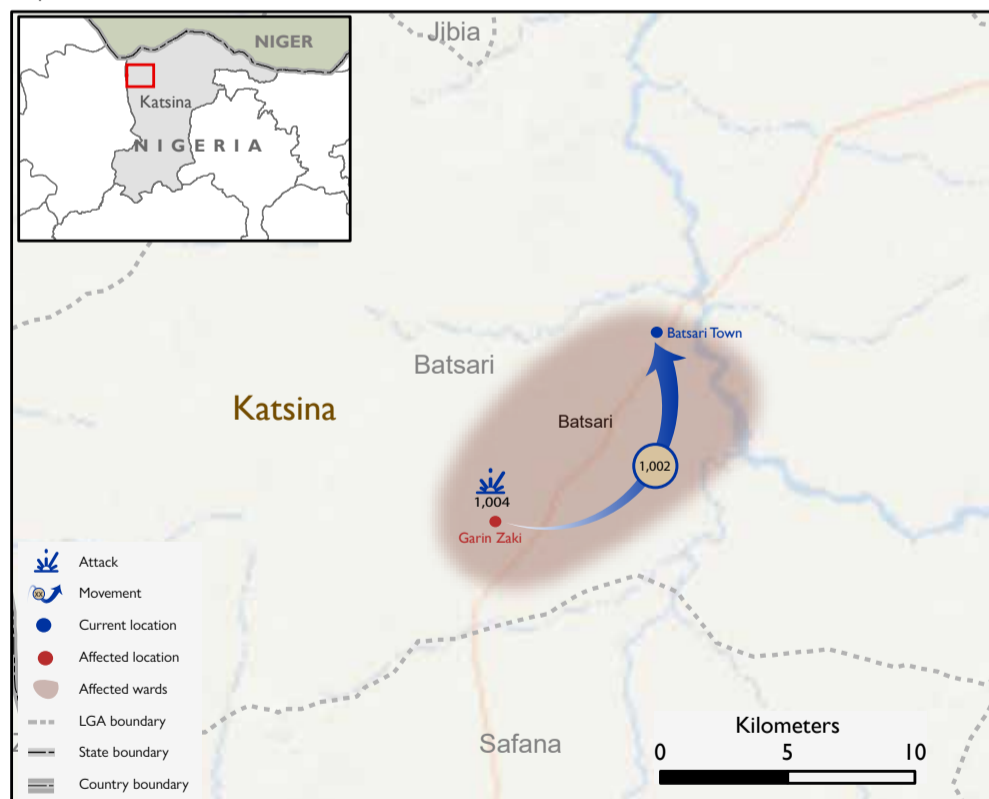

Affected Population:
1,612 Individuals

Damaged Shelters:
0

Casualties:
117

Movement Trigger:
Attack

OVERVIEW

On 26 July, armed bandits attacked Kango Garacce community in Maru LGA and Damaga community in Maradun LGA; all in Zamfara State. The attacks affected 608 individuals and displaced 416 individuals from Kango Garacce community to Maru Town, and 165 individuals from Damaga community to Maradun North community. As a result of the attacks, 27 fatalities and 77 injuries were reported.

On 29 July, armed bandits attacked Garin Zaki community in Batsari LGA in Katsina State. The attack affected 1,004 individuals and displaced 1,002 individuals to Batsari Town. As a result of the attack, two fatalities and 11 injuries were reported.

Nigeria's North-central and North-west zones are afflicted with a multi-dimensional crisis. Long-standing tensions between ethnic and religious groups often result in attacks and banditry or hirabah. These attacks involve kidnapping and grand larceny along major highways by criminal groups. During the past years, the crisis accelerated and has resulted in widespread displacement across the North-central and North-western regions.

Maps of the affected areas

Map 1: Location of incident in Zamfara State

Map 2: Location of incident in Katsina State

The maps are for illustration purposes only. The depiction and use of boundaries, geographic names and related data shown are not warranted to be error-free nor do imply a judgment on the legal status of any territory, or any endorsement or acceptance of such boundaries by IOM.