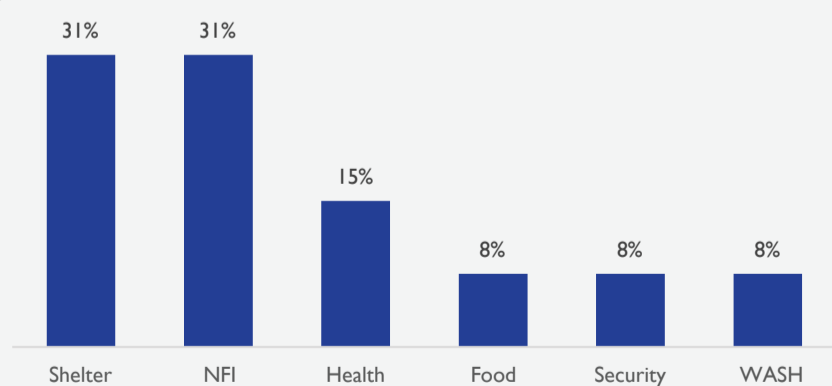

Fig 1 NEEDED ASSISTANCE

Fig 2 GENDER

LGA	Ward	Location	Cause of Incident	Number of Affected Households	Number of Affected Individuals	Men	Women	Children	Casualties	Number of damaged shelter
Bogoro	Bogoro A	Sang	Communal clash	36	213	39	40	134	26	36
Ganjuwa	Kubi East	Kakuma	Windstorm	28	158	27	29	102	0	0
	Miya West	Tsangaya	Windstorm	97	732	118	113	501	1	97
Total				161	1,103	184	182	737	27	133