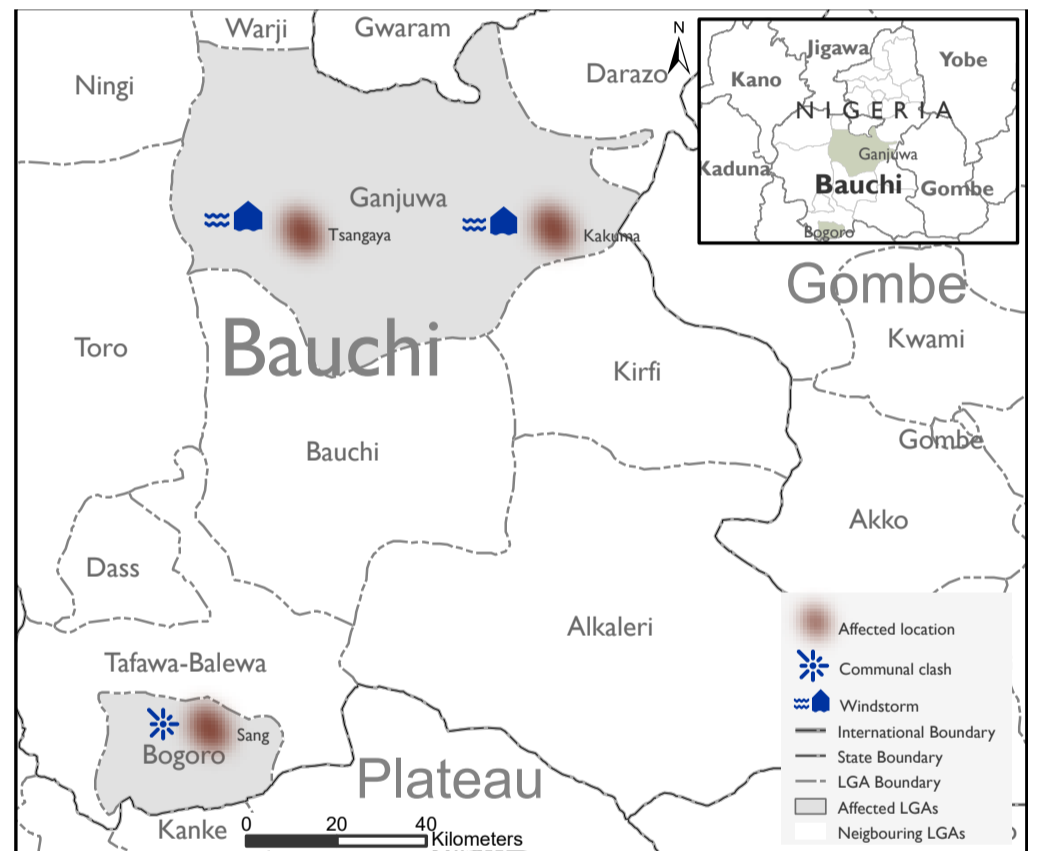

A house (left) and a school (right) affected by windstorms in Tsangaya © IOM 24th April 2023/Monday ALFA

A destroyed building in Sang © IOM 2023/Monday ALFA

OVERVIEW

On 21 and 23 of April, windstorms were reported in the communities Tsangaya and Kakuma of the Wards Miya West and Kubi East, both located in Ganjuwa LGA of Bauchi State. The windstorms affected a total of 890 individuals from 125 households. As a result of the windstorms, one person was injured and over 95 houses were damaged.

On 19 April, a communal clash was reported in community of Sang, located in Bogoro A Ward of Bogoro LGA in Bauchi State. It was reported that irate youth opposed the installation of the new village head. An estimated 213 individuals from 36 households were affected by the clash and were displaced within the Sang community. One life was lost as a result of the clash.

Following these events, DTM (Displacement Tracking Matrix) field staff conducted rapid assessments to inform the humanitarian community and Government/partners, and to enable a targeted response. Flash reports utilise direct observation and a broad network of key informants to gather representative data and collect information on the number, profile, and immediate needs of affected populations.

AFFECTED LOCATIONS

The maps in this report are for illustration purposes only. The depiction and use of boundaries, geographic names, and related data shown on maps and included in this report are not warranted to be error free nor do they imply judgment on the legal status of any territory, or any endorsement or acceptance of such boundaries by IOM