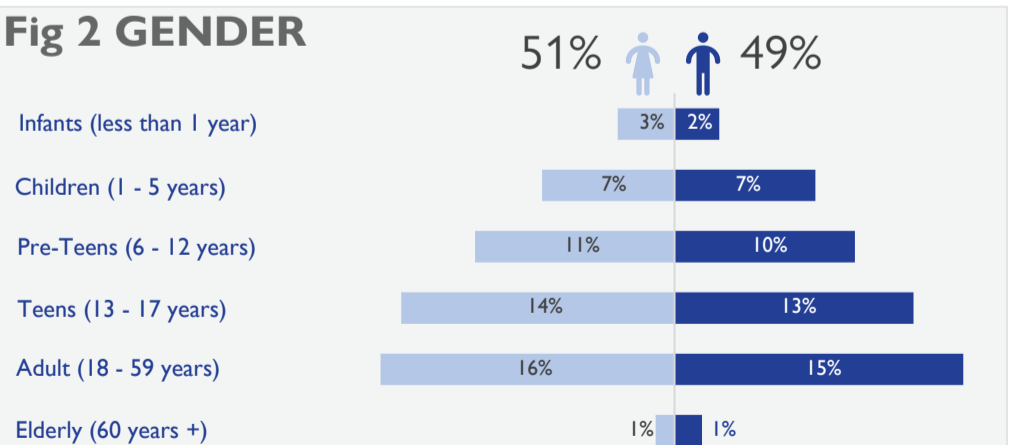

Fig 1 NEEDED ASSISTANCE

Fig 2 GENDER

LGA	Ward	Location	Cause of Incident	Number of Affected Households	Number of Affected Individuals	Men	Women	Children	Casualties	Number of damaged shelter
Bogoro	Bogoro A	Sang	Communal clash	36	213	39	40	134	26	36
Ganjuwa	Kubi East	Kakuma	Windstorm	28	158	27	29	102	0	0
	Miya West	Tsangaya	Windstorm	97	732	118	113	501	1	97
Total				161	1,103	184	182	737	27	133