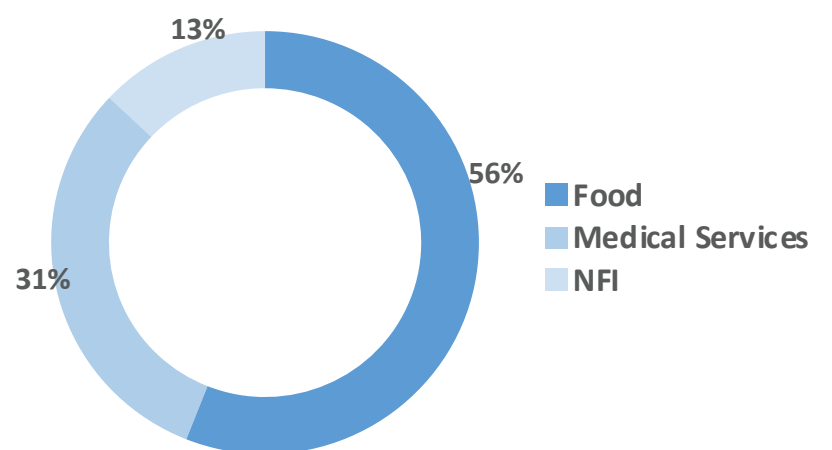

MOST NEEDED ASSISTANCE (FIG. 2)

"When quoting, paraphrasing, or in any other way using the information mentioned in this report, the source needs to be stated appropriately as follows: "Source: Displacement Tracking Matrix (DTM) of the International Organization for Migration (IOM), July 2021.""