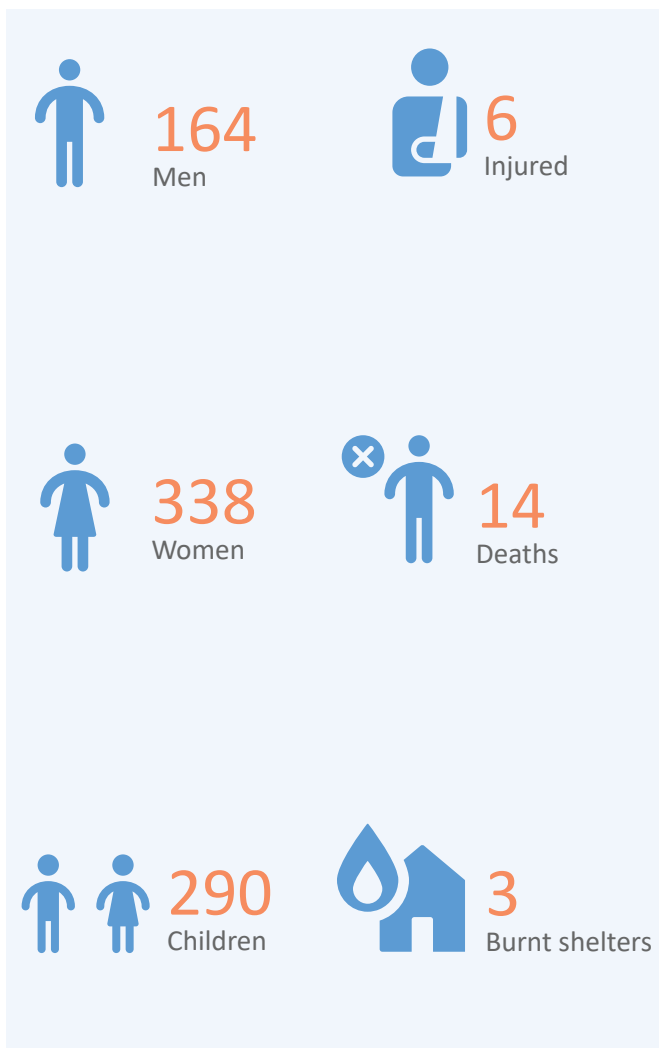

OVERVIEW

Surging communal violence between ethnic and religious groups, and long-standing conflicts between farming communities and nomadic herders are prevalent across north-east Nigeria. These conflicts are predominantly centered on disputes over land and cause great insecurity and widespread displacement across the region.

On 27 July 2021, there was a communal clash between farmers and herdsmen in Jen community of Jen ardido ward in Karim-Lamido LGA of Taraba State which has induced a large-scale displacement towards the neighbouring communities in same LGA. Following this event, rapid assessments were conducted by DTM (Displacement Tracking Matrix) field staff to inform the humanitarian community and government partners, and enable targeted response. Flash reports utilize direct observation and a broad network of key informants to gather representative data and collect information on the number, profile, and immediate needs of affected populations.

The recorded displacement involved a total of 792 individuals. A total of 20 casualties was recorded and 3 shelters were damaged. The affected population moved to neighbouring communities in search of safety. According to the rapid assessment, 34 percent of IDPs mentioned food as their primary need, followed by medical services (reported by 31% of IDPs), and NFI (reported by 13% of IDPs).