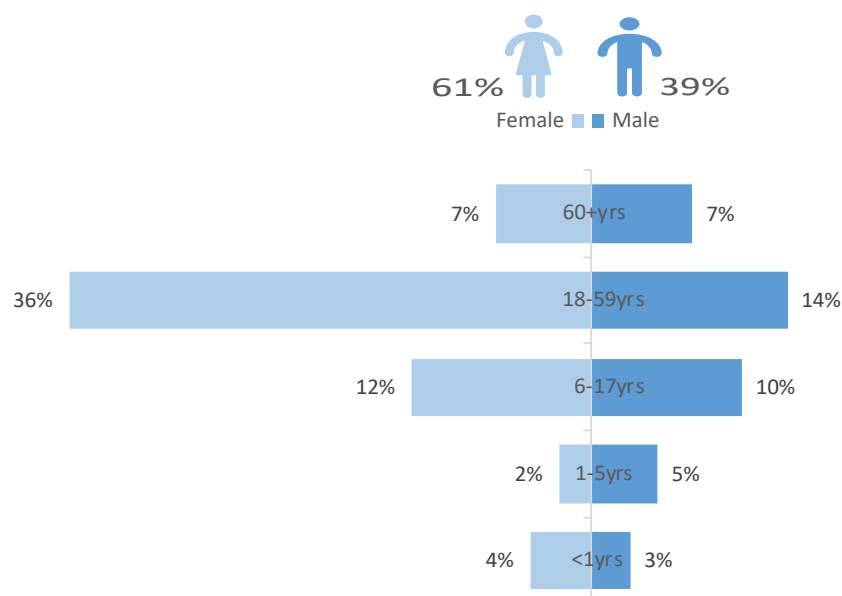

AGE CLASSIFICATION (FIG. 1)