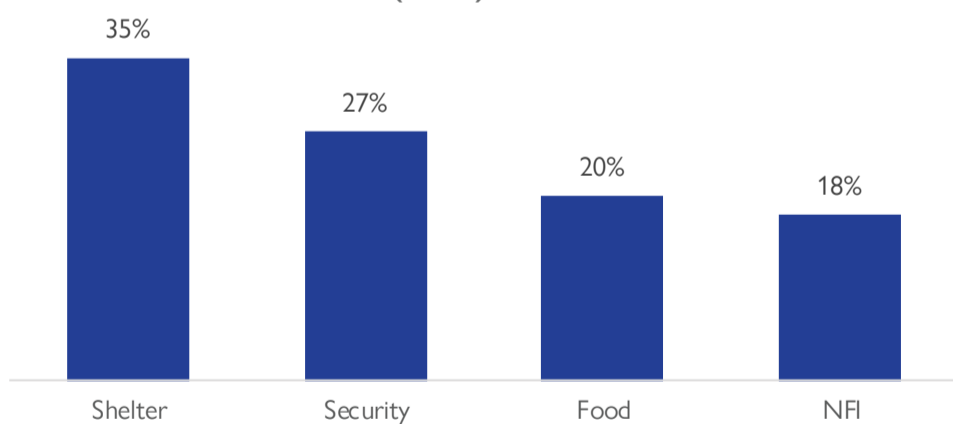

MOST NEEDED ASSISTANCE (FIG. 2)