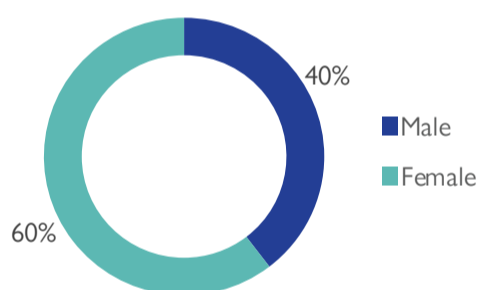

Movement Trigger:
Armed attacks

OVERVIEW

Nigeria's north-central and north-west zones are afflicted with a multidimensional crisis rooted in long-standing tensions between ethnic and religious groups and involves attacks by criminal groups and banditry/hirabah (such as kidnapping and grand larceny along major highways). During the past years, the crisis has accelerated because of the intensification of attacks and has resulted in widespread displacement across the region.

Between the 14th and 20th of March 2022, armed clashes and banditry have led to new waves of population displacement. Following these events, rapid assessments were conducted by DTM (Displacement Tracking Matrix) field staff to inform the humanitarian community and government partners, and enable targeted response. Flash reports utilise direct observation and a broad network of key informants to gather representative data and collect information on the number, profile and immediate needs of affected populations.

During the assessment period, the DTM identified an estimated 4,216 individuals who were affected by the attacks. A total of 4,189 individuals were displaced to neighbouring wards in the LGAs Bukkuyum and Talata Mafara in Zamfara State, Wurno in Sokoto State, Kachia in Kaduna State and Gwer West in Benue State. A total of 65 casualties were reported, including 36 injuries and 27 fatalities.

GENDER (FIG. 1)