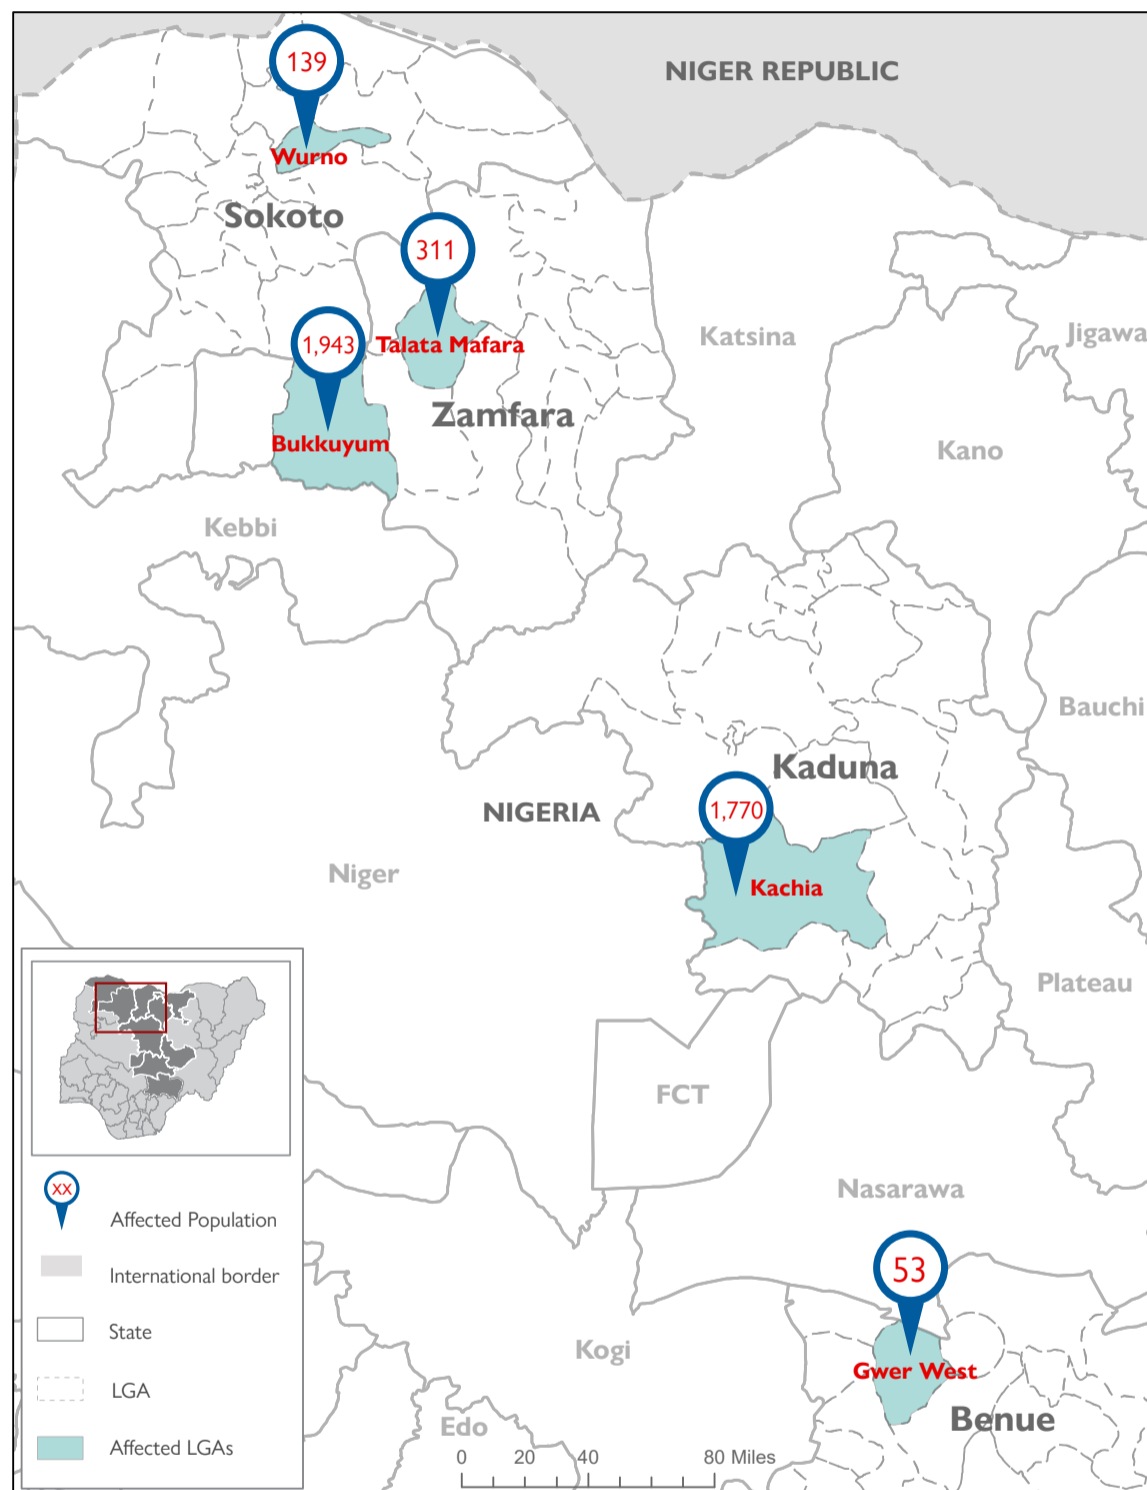

Affected Population:
4,216 Individuals

Damaged Shelters:
16

Casualties:
65

Movement Trigger:
Armed attacks

OVERVIEW

Nigeria's north-central and north-west zones are afflicted with a multidimensional crisis rooted in long-standing tensions between ethnic and religious groups and involves attacks by criminal groups and banditry/hirabah (such as kidnapping and grand larceny along major highways). During the past years, the crisis has accelerated because of the intensification of attacks and has resulted in widespread displacement across the region.

Between the 14th and 20th of March 2022, armed clashes and banditry have led to new waves of population displacement. Following these events, rapid assessments were conducted by DTM (Displacement Tracking Matrix) field staff to inform the humanitarian community and government partners, and enable targeted response. Flash reports utilise direct observation and a broad network of key informants to gather representative data and collect information on the number, profile and immediate needs of affected populations.

During the assessment period, the DTM identified an estimated 4,216 individuals who were affected by the attacks. A total of 4,189 individuals were displaced to neighbouring wards in the LGAs Bukkuyum and Talata Mafara in Zamfara State, Wurno in Sokoto State, Kachia in Kaduna State and Gwer West in Benue State. A total of 65 casualties were reported, including 36 injuries and 27 fatalities.

GENDER (FIG. 1)

MOST NEEDED ASSISTANCE (FIG. 2)

AFFECTED LOCATIONS

The above map is for illustration purposes only. The depiction and use of boundaries, geographic names and related data shown are not warranted to be error-free nor do imply a judgment on the legal status of any territory, or any endorsement or acceptance of such boundaries by IOM.