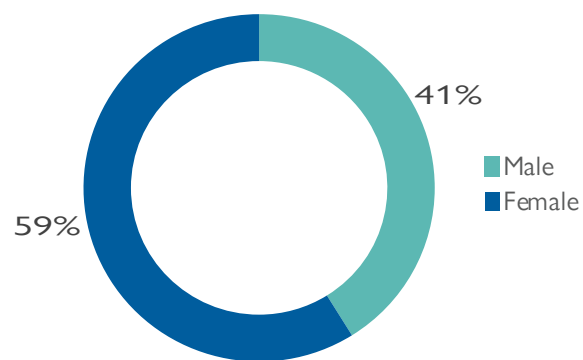

Damaged Shelters:
89

Casualties:
32

Movement Trigger:
Armed attacks

OVERVIEW

Nigeria's North Central and North West Zones are afflicted with a multidimensional crisis that is rooted in long-standing tensions between ethnic and religious groups and involves attacks by criminal groups and banditry/hirabah (such as kidnapping and grand larceny along major highways). The crisis has accelerated during the past years because of the intensification of attacks and has resulted in widespread displacement across the region.

Between 01 and 07 November 2021, armed clashes between herdsmen and farmers; and bandits and local communities have led to new waves of population displacement. Following these events, rapid assessments were conducted by DTM (Displacement Tracking Matrix) field staff with the purpose of informing the humanitarian community and government partners, and enable targeted response. Flash reports utilise direct observation and a broad network of key informants to gather representative data and collect information on the number, profile and immediate needs of affected populations.

During the assessment period, the DTM identified an estimated number of 1,804 individuals who were displaced to neighbouring villages in the LGAs Zango Kataf in Kaduna State and Faskari in Katsina State. A total of 32 casualties were reported, including 20 injuries and 12 fatalities.

GENDER (FIG. 1)