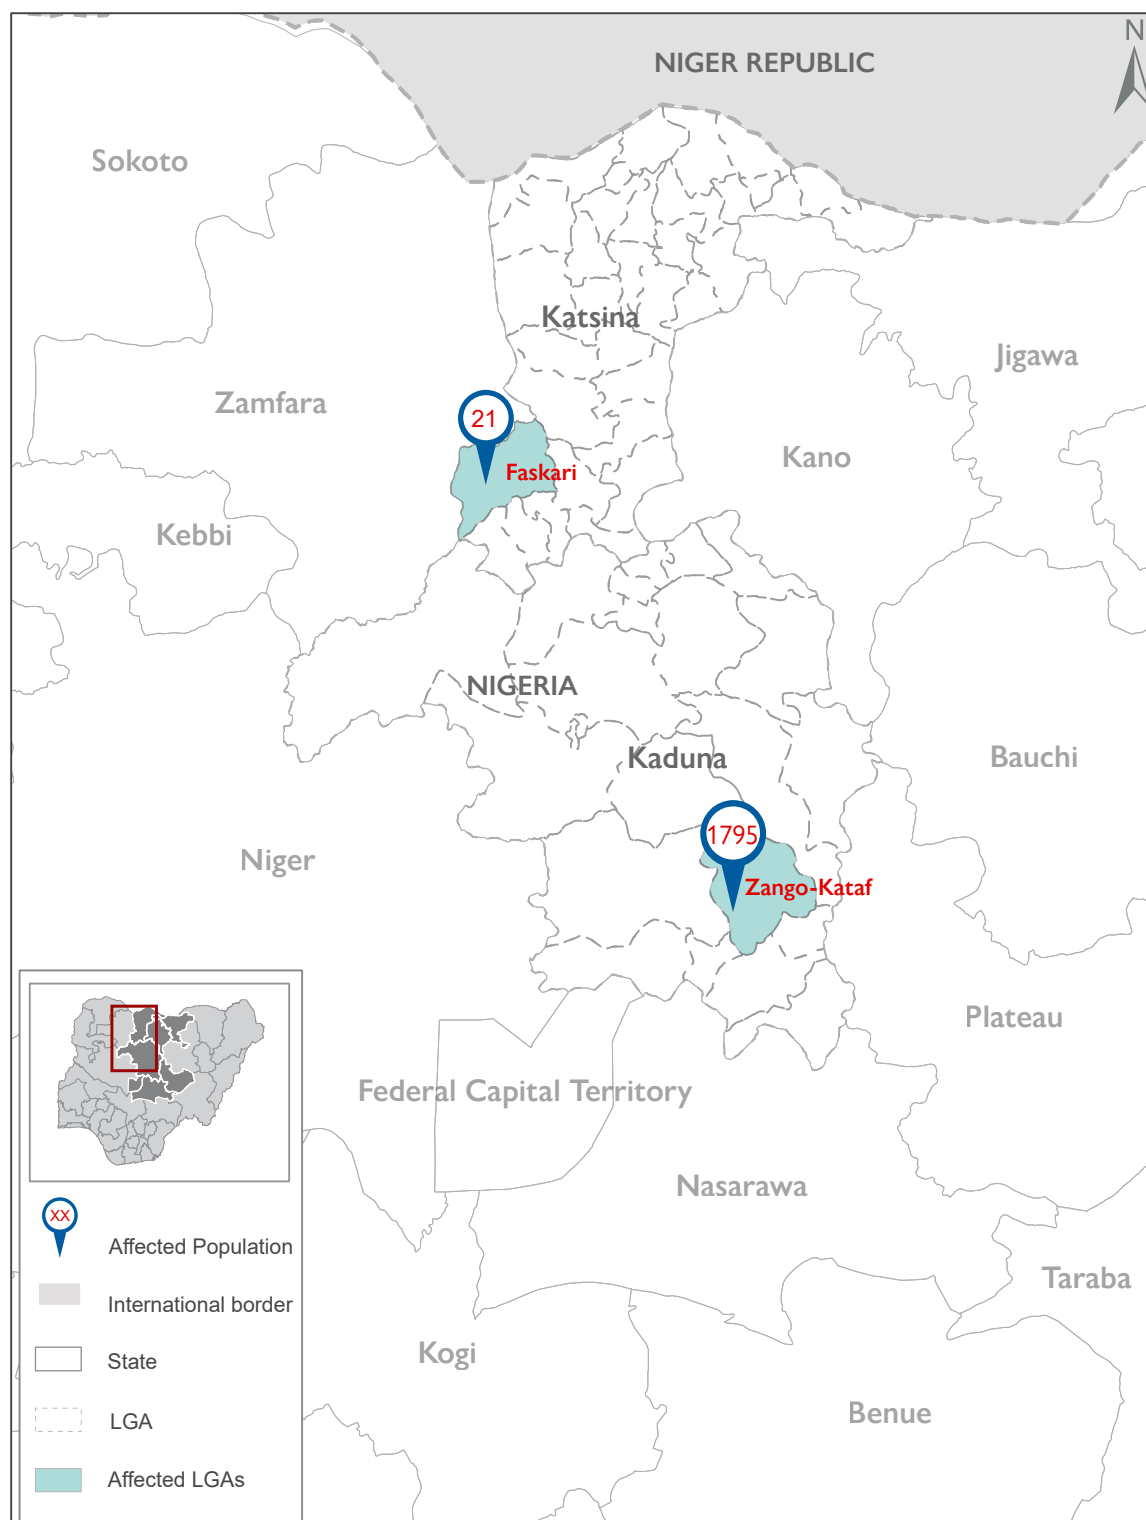

Affected Population:
1,816 Individuals

Damaged Shelters:
89

Casualties:
32

Movement Trigger:
Armed attacks

OVERVIEW

Nigeria's North Central and North West Zones are afflicted with a multidimensional crisis that is rooted in long-standing tensions between ethnic and religious groups and involves attacks by criminal groups and banditry/hirabah (such as kidnapping and grand larceny along major highways). The crisis has accelerated during the past years because of the intensification of attacks and has resulted in widespread displacement across the region.

Between 01 and 07 November 2021, armed clashes between herdsmen and farmers; and bandits and local communities have led to new waves of population displacement. Following these events, rapid assessments were conducted by DTM (Displacement Tracking Matrix) field staff with the purpose of informing the humanitarian community and government partners, and enable targeted response. Flash reports utilise direct observation and a broad network of key informants to gather representative data and collect information on the number, profile and immediate needs of affected populations.

During the assessment period, the DTM identified an estimated number of 1,804 individuals who were displaced to neighbouring villages in the LGAs Zango Kataf in Kaduna State and Faskari in Katsina State. A total of 32 casualties were reported, including 20 injuries and 12 fatalities.

GENDER (FIG. 1)

MOST NEEDED ASSISTANCE (FIG. 2)

AFFECTED LOCATIONS

The map is for illustration purposes only. The depiction and use of boundaries, geographic names and related data shown are not warranted to be error free nor do they imply judgment on the legal status of any territory, or any endorsement or acceptance of such boundaries by IOM.