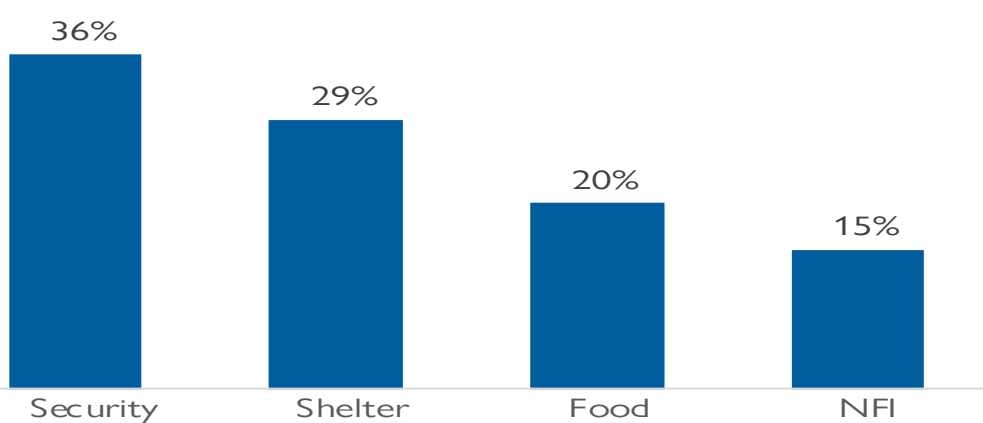

MOST NEEDED ASSISTANCE (FIG. 2)