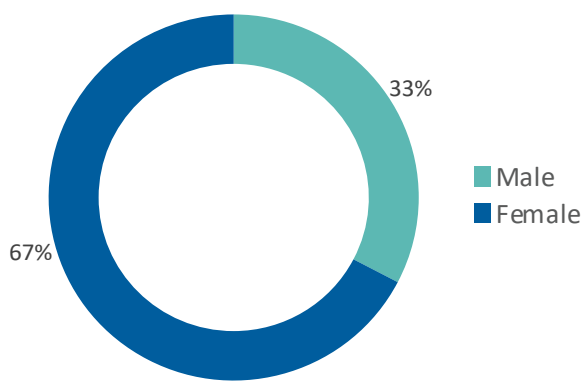

GENDER (FIG. 1)