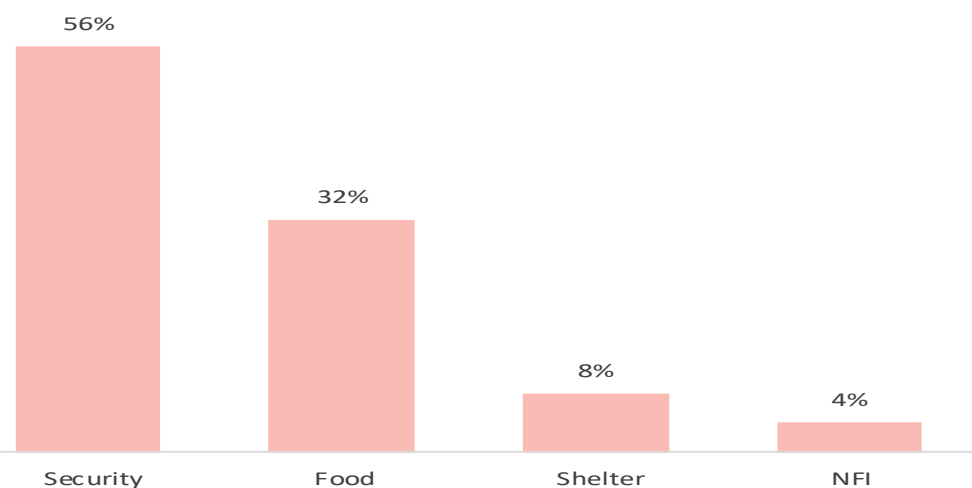

Affected Population:
923 Individuals

Damaged Shelters:
14

Casualties:
58

Movement Trigger:
Armed attacks

OVERVIEW

Nigeria's North Central and North West Zones are afflicted with a multidimensional crisis that is rooted in long-standing tensions between ethnic and religious groups and involves attacks by criminal groups and banditry/hirabah (such as kidnapping and grand larceny along major highways). The crisis has accelerated during the past years because of the intensification of attacks and has resulted in widespread displacement across the region.

Between 20 and 26 September 2021, armed clashes between herdsmen and farmers; and bandits and local communities have led to new waves of population displacement. Following these events, rapid assessments were conducted by DTM (Displacement Tracking Matrix) field staff with the purpose of informing the humanitarian community and government partners, and enable targeted response. Flash reports utilise direct observation and a broad network of key informants to gather representative data and collect information on the number, profile and immediate needs of affected populations.

During the assessment period, the DTM identified an estimated number of 923 individuals who were displaced to neighbouring wards. A total of 7 injuries and 58 casualties were reported in the LGAs Sabuwa in Katsina State and Kaura in Kaduna State.

GENDER (FIG. 1)

MOST NEEDED ASSISTANCE (FIG. 2)

AFFECTED LOCATIONS

The map is for illustration purposes only. The depiction and use of boundaries, geographic names and related data shown are not warranted to be error free nor do they imply judgment on the legal status of any territory, or any endorsement or acceptance of such boundaries by IOM.

AFFECTED POPULATION (TABLE 1)