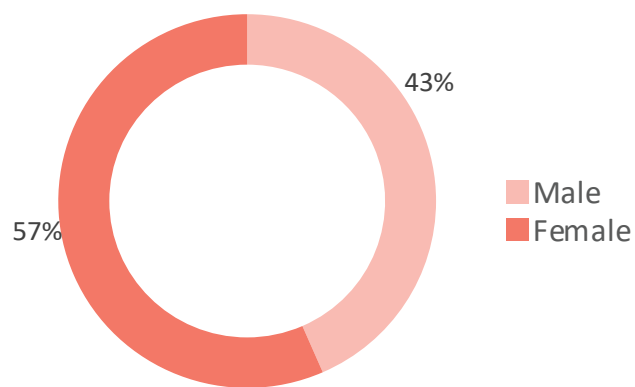

Affected Population:
923 Individuals

Damaged Shelters:
14

Casualties:
58

Movement Trigger:
Armed attacks

OVERVIEW

Nigeria's North Central and North West Zones are afflicted with a multidimensional crisis that is rooted in long-standing tensions between ethnic and religious groups and involves attacks by criminal groups and banditry/hirabah (such as kidnapping and grand larceny along major highways). The crisis has accelerated during the past years because of the intensification of attacks and has resulted in widespread displacement across the region.

Between 20 and 26 September 2021, armed clashes between herdsmen and farmers; and bandits and local communities have led to new waves of population displacement. Following these events, rapid assessments were conducted by DTM (Displacement Tracking Matrix) field staff with the purpose of informing the humanitarian community and government partners, and enable targeted response. Flash reports utilise direct observation and a broad network of key informants to gather representative data and collect information on the number, profile and immediate needs of affected populations.

During the assessment period, the DTM identified an estimated number of 923 individuals who were displaced to neighbouring wards. A total of 7 injuries and 58 casualties were reported in the LGAs Sabuwa in Katsina State and Kaura in Kaduna State.

GENDER (FIG. 1)

MOST NEEDED ASSISTANCE (FIG. 2)