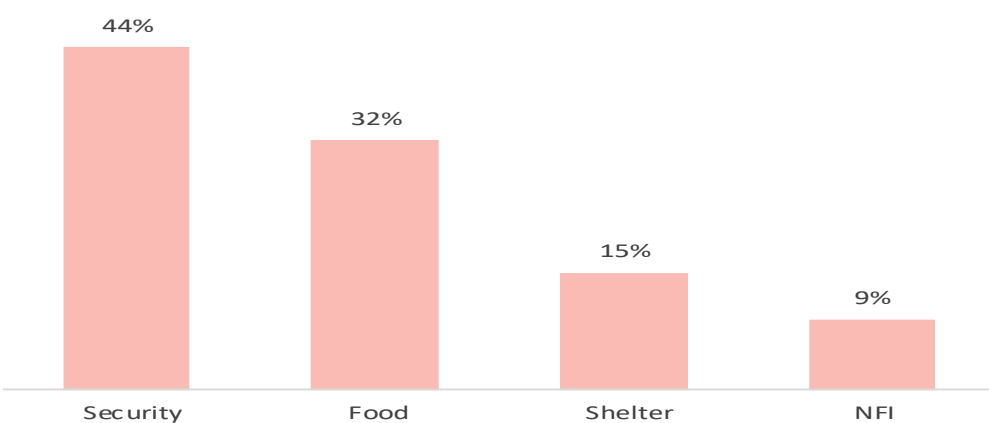

MOST NEEDED ASSISTANCE (FIG. 2)