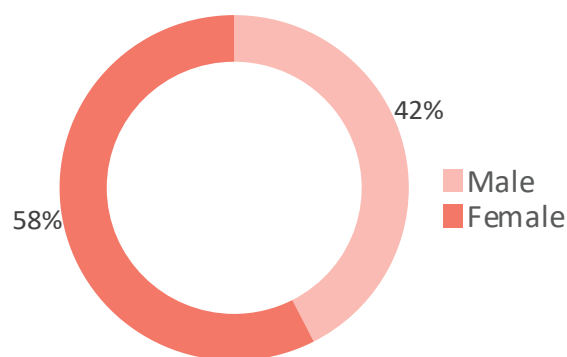

Movement Trigger:
Armed attacks

OVERVIEW

Nigeria's North Central and North West Zones are afflicted with a multidimensional crisis that is rooted in long-standing tensions between ethnic and religious groups and involves attacks by criminal groups and banditry/hirabah (such as kidnapping and grand larceny along major highways). The crisis has accelerated during the past years because of the intensification of attacks and has resulted in widespread displacement across the region.

Between 23 and 29 August 2021, armed clashes between herdsmen and farmers; and bandits and local communities have led to new waves of population displacement. Following these events, rapid assessments were conducted by DTM (Displacement Tracking Matrix) field staff with the purpose of informing the humanitarian community and government partners, and enable targeted response. Flash reports utilise direct observation and a broad network of key informants to gather representative data and collect information on the number, profile and immediate needs of affected populations.

During the assessment period, the DTM identified an estimated number of 1,075 individuals who were displaced to neighbouring wards. A total of 40 casualties were reported and 11 shelters were burnt in the LGAs Sabuwa, Faskari and Kurfi in Katsina State, Tsafe and Kaura Namoda in Zamfara State and Zango Kataf in Kaduna State.

GENDER (FIG. 1)