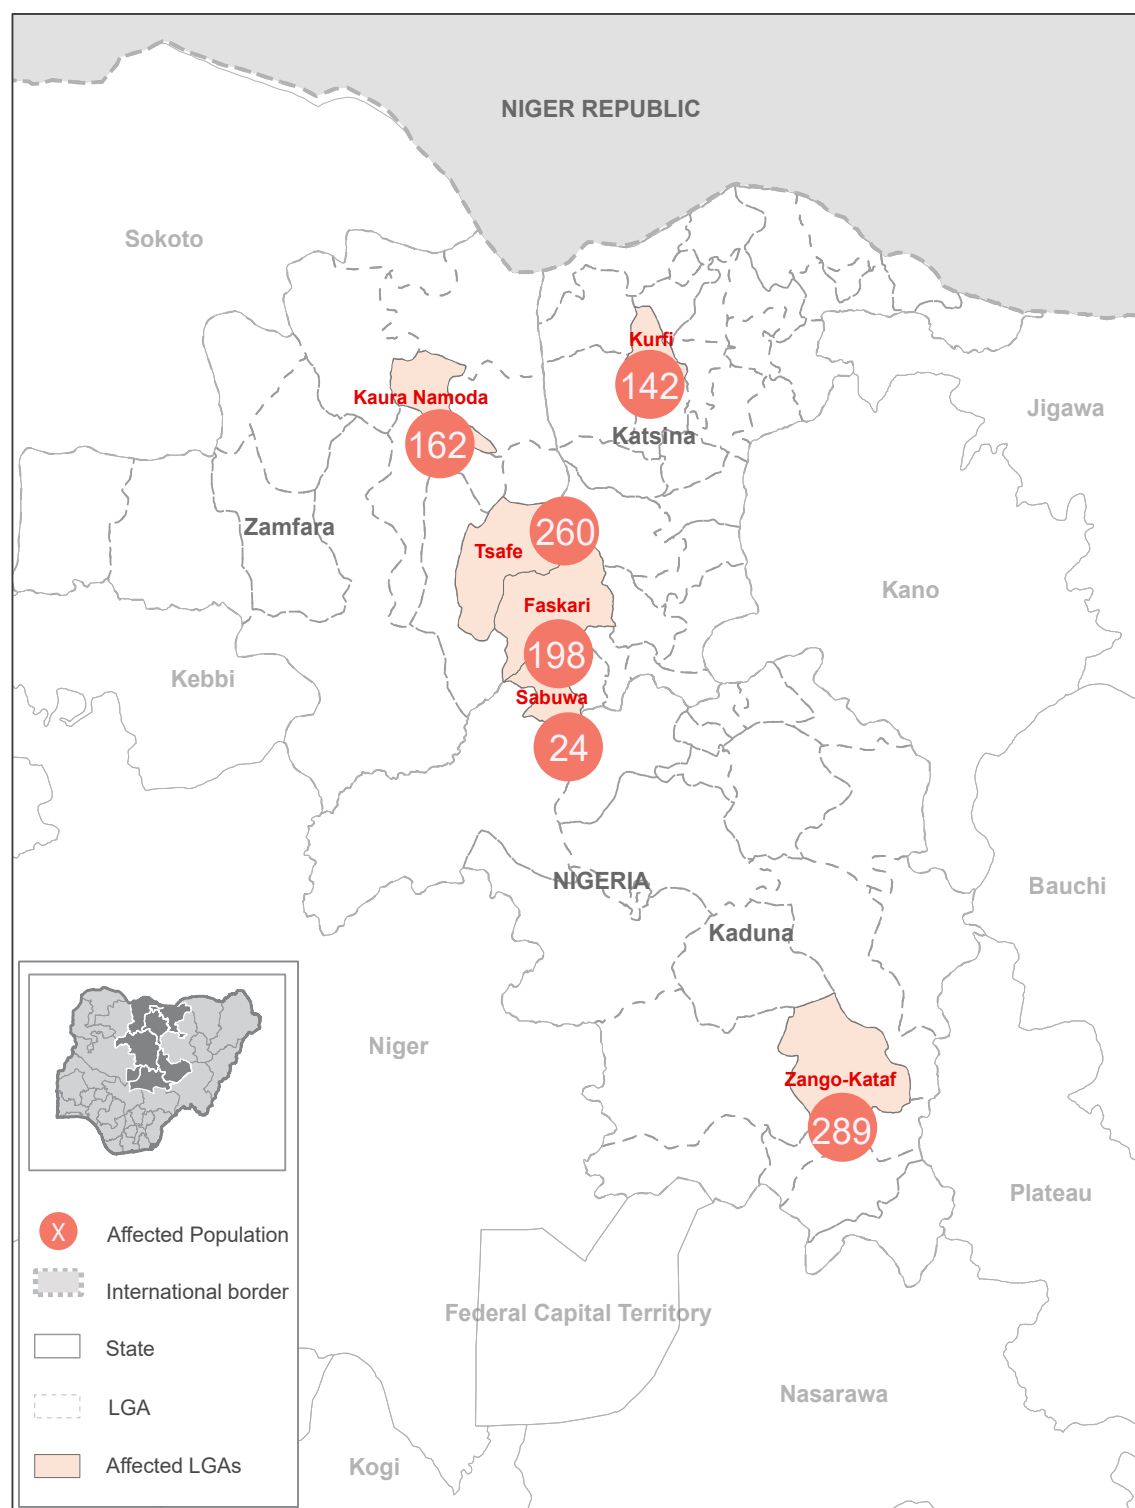

Affected Population:
1,075 Individuals

Damaged Shelters:
11

Casualties:
40

Movement Trigger:
Armed attacks

OVERVIEW

Nigeria's North Central and North West Zones are afflicted with a multidimensional crisis that is rooted in long-standing tensions between ethnic and religious groups and involves attacks by criminal groups and banditry/hirabah (such as kidnapping and grand larceny along major highways). The crisis has accelerated during the past years because of the intensification of attacks and has resulted in widespread displacement across the region.

Between 23 and 29 August 2021, armed clashes between herdsmen and farmers; and bandits and local communities have led to new waves of population displacement. Following these events, rapid assessments were conducted by DTM (Displacement Tracking Matrix) field staff with the purpose of informing the humanitarian community and government partners, and enable targeted response. Flash reports utilise direct observation and a broad network of key informants to gather representative data and collect information on the number, profile and immediate needs of affected populations.

During the assessment period, the DTM identified an estimated number of 1,075 individuals who were displaced to neighbouring wards. A total of 40 casualties were reported and 11 shelters were burnt in the LGAs Sabuwa, Faskari and Kurfi in Katsina State, Tsafe and Kaura Namoda in Zamfara State and Zango Kataf in Kaduna State.

GENDER (FIG. 1)

MOST NEEDED ASSISTANCE (FIG. 2)

AFFECTED LOCATIONS

The map is for illustration purposes only. The depiction and use of boundaries, geographic names and related data shown are not warranted to be error free nor do they imply judgment on the legal status of any territory, or any endorsement or acceptance of such boundaries by IOM.