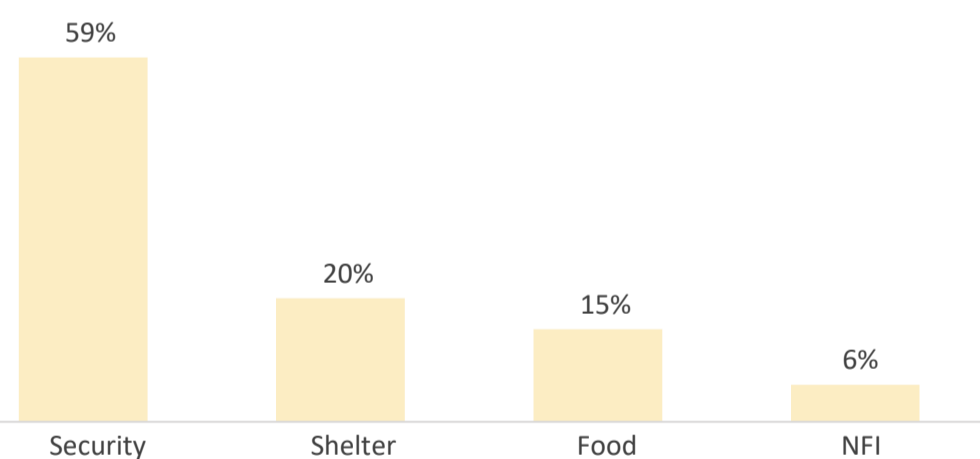

MOST NEEDED ASSISTANCE (FIG. 2)

The map is for illustration purposes only. The depiction and use of boundaries, geographic names and related data shown are not warranted to be error free nor do they imply judgment on the legal status of any territory, or any endorsement or acceptance of such boundaries by IOM.

AFFECTED POPULATION (TABLE 1)

State	LGA	Cause of Incident	Number of Affected Household	Number of Affected Individuals	Number of Casualties	Male	Female	Children	Number of Damaged Shelters
Benue	Guma	Attacks	77	952	4	355	597	194	128
Kaduna	Birnin Gwari	Attacks	65	345	29	159	186	82	13
Kaduna	Chikun	Attacks	0	24	13	18	6	0	0
Kaduna	Igabi	Attacks	1	5	2	2	3	0	0
Plateau	Bassa	Attacks	10	77	1	32	45	8	9
Sokoto	Isa	Attacks	45	535	8	180	355	91	0
Zamfara	Maru	Attacks	12	66	8	25	41	15	0
Grand Total			210	2,004	65	771	1,233	390	150

"When quoting, paraphrasing, or in any other way using the information mentioned in this report, the source needs to be stated appropriately as follows: "Source: Displacement Tracking Matrix (DTM) of the International Organization for Migration (IOM), February 2021.""