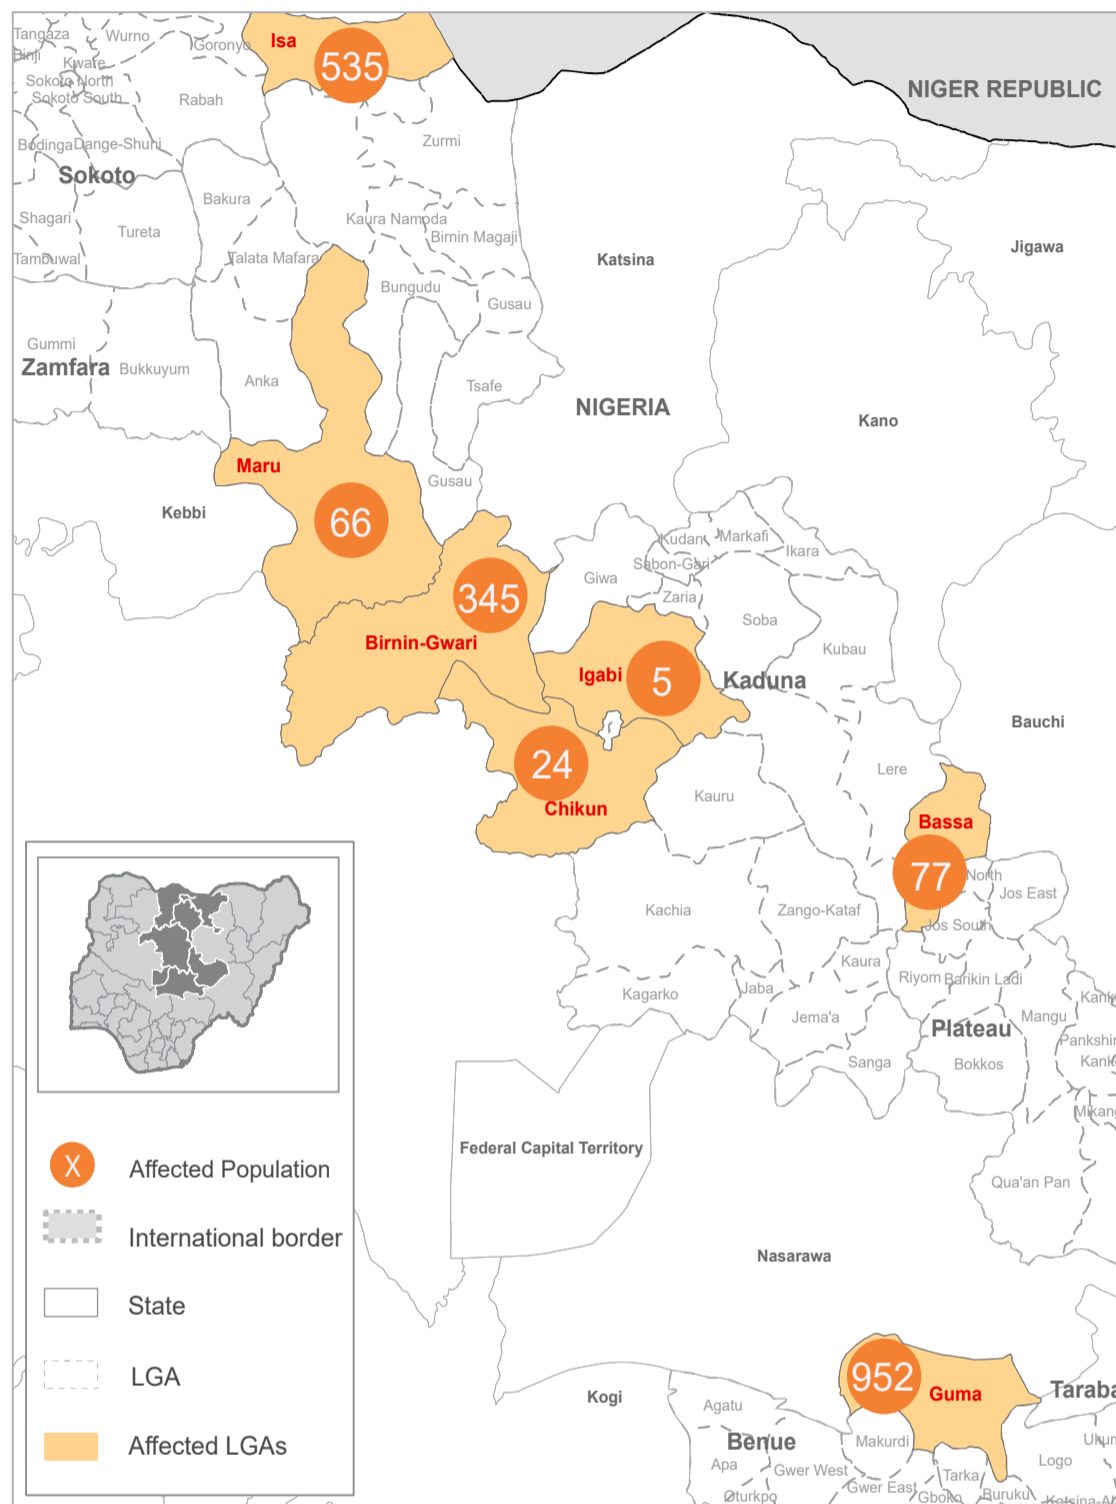

MOST NEEDED ASSISTANCE (FIG. 2)

The map is for illustration purposes only. The depiction and use of boundaries, geographic names and related data shown are not warranted to be error free nor do they imply judgment on the legal status of any territory, or any endorsement or acceptance of such boundaries by IOM.

AFFECTED POPULATION (TABLE 1)

State	LGA	Cause of Incident	Number of Affected Household	Number of Affected Individuals	Number of Casualties	Male	Female	Children	Number of Damaged Shelters
Benue	Guma	Attacks	77	952	4	355	597	194	128
Kaduna	Birnin Gwari	Attacks	65	345	29	159	186	82	13
Kaduna	Chikun	Attacks	0	24	13	18	6	0	0
Kaduna	Igabi	Attacks	1	5	2	2	3	0	0
Plateau	Bassa	Attacks	10	77	1	32	45	8	9
Sokoto	Isa	Attacks	45	535	8	180	355	91	0
Zamfara	Maru	Attacks	12	66	8	25	41	15	0
Grand Total			210	2,004	65	771	1,233	390	150

"When quoting, paraphrasing, or in any other way using the information mentioned in this report, the source needs to be stated appropriately as follows: "Source: Displacement Tracking Matrix (DTM) of the International Organization for Migration (IOM), February 2021.""