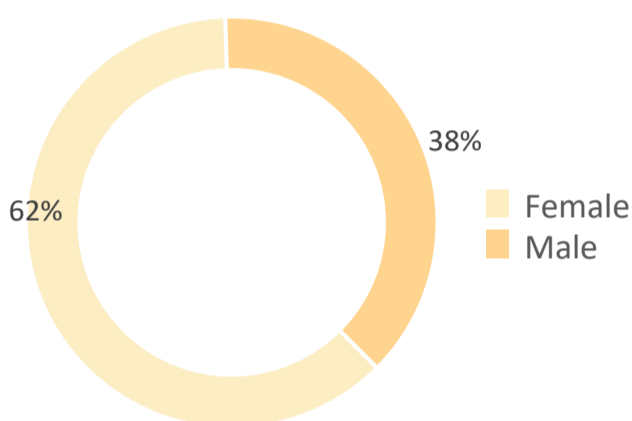

Affected Population:
2,004 Individuals

Damaged Shelters:
150 Block shelters

Casualties:
65 Individuals

Movement Trigger:
Armed attacks

OVERVIEW

The crisis in Nigeria's North Central and North West Zones, which involves long-standing tensions between ethnic and religious groups; attacks by criminal groups; and banditry/hirabah (such as kidnapping and grand larceny along major highways) led to a fresh wave of population displacement.

Following these events, a rapid assessment was conducted by DTM (Displacement Tracking Matrix) field staff between 08 and 14 February 2021, with the purpose of informing the humanitarian community and government partners, and enable targeted response. Flash reports utilise direct observation and a broad network of key informants to gather representative data and collect information on the number, profile and immediate needs of affected populations.

Latest attacks affected 2,004 individuals, including 22 injuries and 65 fatalities, in Birnin Gwari, Chikun and Igabi LGAs of Kaduna State, Guma LGA of Benue State, Isa LGA of Sokoto State, Bassa LGA of Plateau State and Maru LGA of Zamfara State. The attacks caused people to flee to neighbouring localities.

GENDER (FIG. 1)