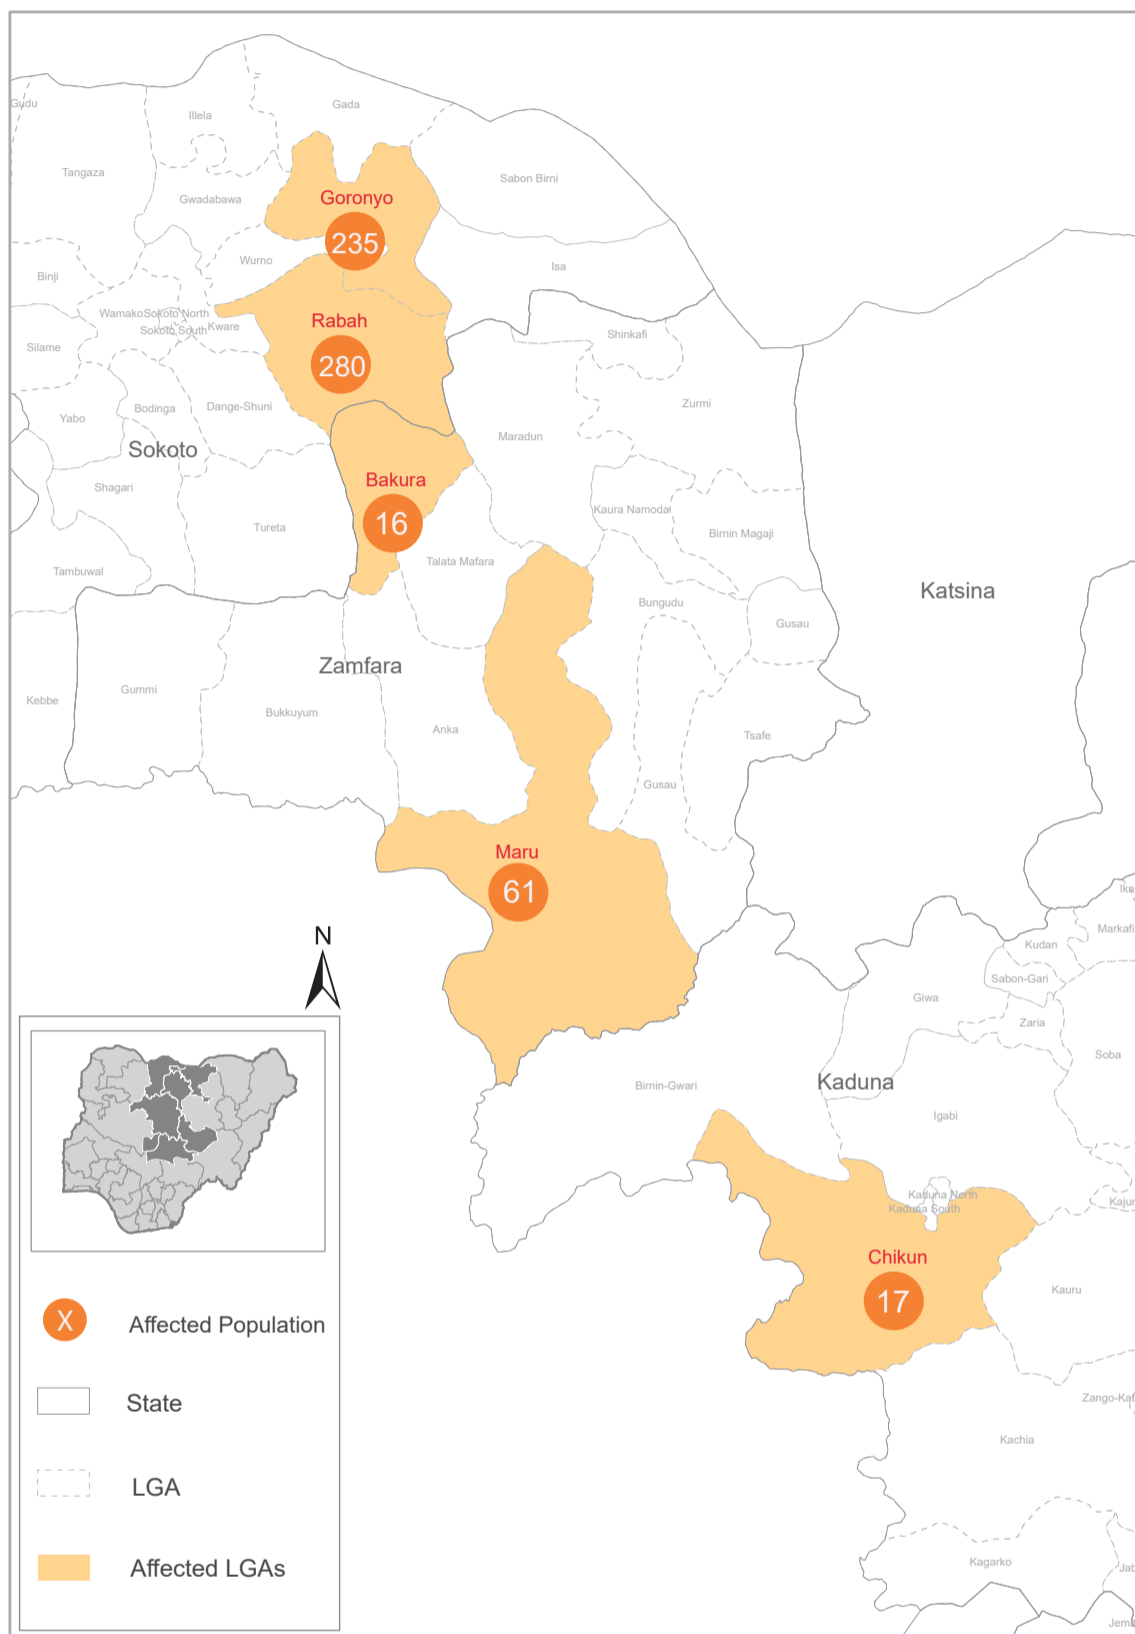

Affected Households:
147 Households

Affected Population:
609 Individuals

Casualties:
2 Individuals

Movement Trigger:
Armed attacks

OVERVIEW

The crisis in Nigeria's North Central and North West zones, which involves long-standing tensions between ethnic and linguistic groups; attacks by criminal groups; and banditry/hirabah (such as kidnapping and grand larceny along major highways) led to fresh wave of population displacement.

Latest attacks affected 609 individuals, including 20 injuries and 2 fatalities, in Chikun LGA of Kaduna State, Goronyo, Rabah LGAs of Sokoto State and Bakura, Maru LGAs of Zamfara State between the 04 - 10 January, 2021. The attacks caused people to flee to neighboring localities.

A rapid assessment was conducted by field staff to assess the impact on people and immediate needs.

GENDER (FIG. 1)

MOST NEEDED ASSISTANCE (FIG. 2)

The map is for illustration purposes only. The depiction and use of boundaries, geographic names and related data shown are not warranted to be error free nor do they imply judgment on the legal status of any territory, or any endorsement or acceptance of such boundaries by IOM.

AFFECTED POPULATION (TABLE 1)

State	LGA	Cause of Incident	Number of Affected Households	Number of Affected Individuals	Number of Casualties	Male	Female	Children
Kaduna	Chikun	Attacks	0	17	0	10	7	0
Sokoto	Goronyo	Attacks	64	235	0	101	134	54
Sokoto	Rabah	Attacks	72	280	1	122	158	44
Zamfara	Bakura	Attacks	2	16	0	6	10	3
Zamfara	Maru	Attacks	9	61	1	29	32	15
Grand Total			147	609	2	268	341	116