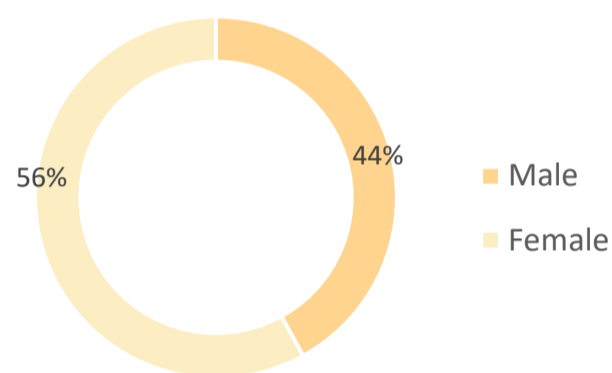

Affected Households:
147 Households

Affected Population:
609 Individuals

Casualties:
2 Individuals

Movement Trigger:
Armed attacks

OVERVIEW

The crisis in Nigeria's North Central and North West zones, which involves long-standing tensions between ethnic and linguistic groups; attacks by criminal groups; and banditry/hirabah (such as kidnapping and grand larceny along major highways) led to fresh wave of population displacement.

Latest attacks affected 609 individuals, including 20 injuries and 2 fatalities, in Chikun LGA of Kaduna State, Goronyo, Rabah LGAs of Sokoto State and Bakura, Maru LGAs of Zamfara State between the 04 - 10 January, 2021. The attacks caused people to flee to neighboring localities.

A rapid assessment was conducted by field staff to assess the impact on people and immediate needs.

GENDER (FIG. 1)

MOST NEEDED ASSISTANCE (FIG. 2)

The map is for illustration purposes only. The depiction and use of boundaries, geographic names and related data shown are not warranted to be error free nor do they imply judgment on the legal status of any territory, or any endorsement or acceptance of such boundaries by IOM.