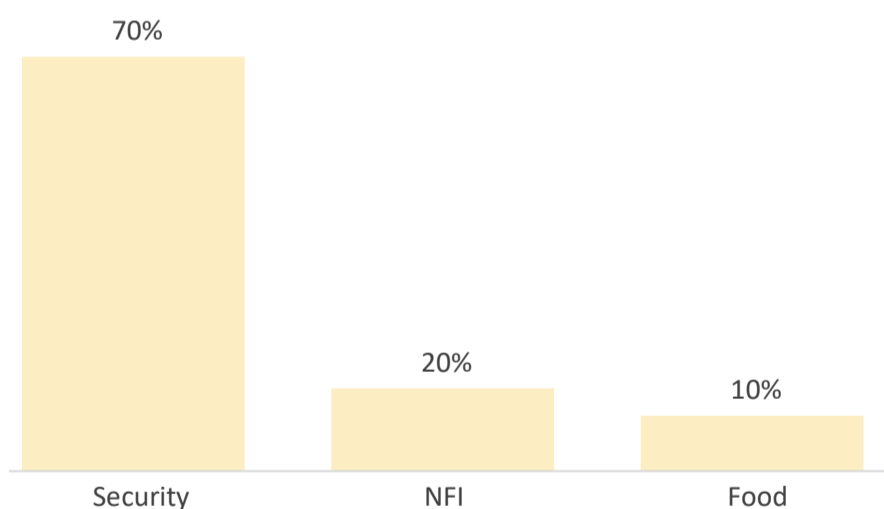

Affected Households:
147 Households

Affected Population:
609 Individuals

Casualties:
2 Individuals

Movement Trigger:
Armed attacks

OVERVIEW

The crisis in Nigeria's North Central and North West zones, which involves long-standing tensions between ethnic and linguistic groups; attacks by criminal groups; and banditry/hirabah (such as kidnapping and grand larceny along major highways) led to fresh wave of population displacement.

Latest attacks affected 609 individuals, including 20 injuries and 2 fatalities, in Chikun LGA of Kaduna State, Goronyo, Rabah LGAs of Sokoto State and Bakura, Maru LGAs of Zamfara State between the 04 - 10 January, 2021. The attacks caused people to flee to neighboring localities.

A rapid assessment was conducted by field staff to assess the impact on people and immediate needs.

GENDER (FIG. 1)

MOST NEEDED ASSISTANCE (FIG. 2)

The map is for illustration purposes only. The depiction and use of boundaries, geographic names and related data shown are not warranted to be error free nor do they imply judgment on the legal status of any territory, or any endorsement or acceptance of such boundaries by IOM.