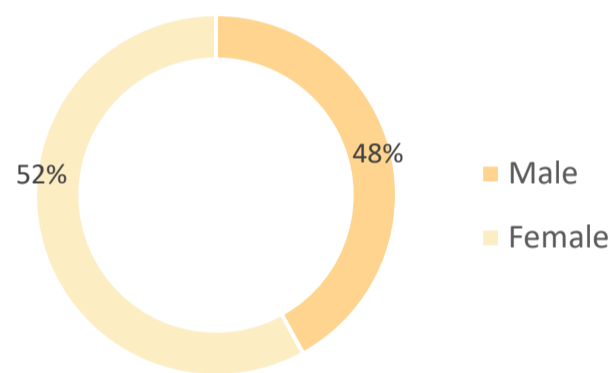

Affected Population:
640 Individuals

Casualties:
22 Individuals

Damaged Shelters:
73 Block
Shelters

Movement Trigger:
Armed attacks

OVERVIEW

The crisis in Nigeria's North Central and North West zones, which involves long-standing tensions between ethnic and linguistic groups; attacks by criminal groups; and banditry/hirabah (such as kidnapping and grand larceny along major highways) led to fresh wave of population displacement.

Latest attacks affected 640 individuals, including 28 injuries and 22 fatalities, in Rogo LGA of Kano State, Wurno LGA of Sokoto State, Chikun, Giwa LGAs of Kaduna State and Bakura LGA of Zamfara State between the 21 - 27 December, 2020. The attacks caused people to flee to neighboring localities.

A rapid assessment was conducted by field staff to assess the impact on people and immediate needs.

GENDER (FIG. 1)

MOST NEEDED ASSISTANCE (FIG. 2)

The map is for illustration purposes only. The depiction and use of boundaries, geographic names and related data shown are not warranted to be error free nor do they imply judgment on the legal status of any territory, or any endorsement or acceptance of such boundaries by IOM.