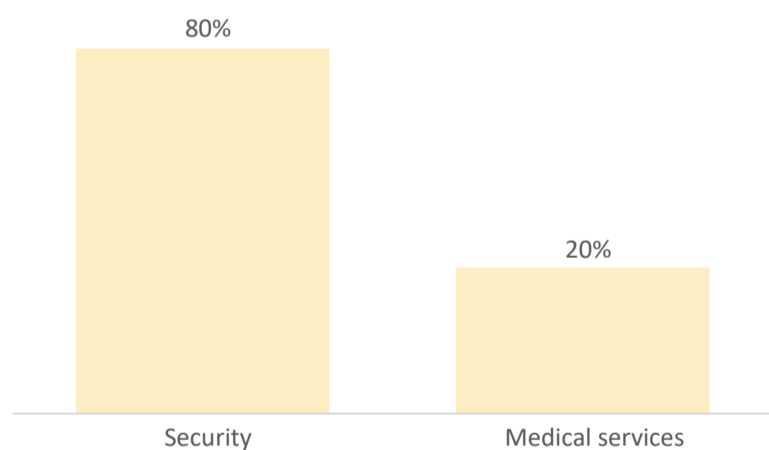

Affected Population:
640 Individuals

Casualties:
22 Individuals

Damaged Shelters:
73 Block
Shelters

Movement Trigger:
Armed attacks

OVERVIEW

The crisis in Nigeria's North Central and North West zones, which involves long-standing tensions between ethnic and linguistic groups; attacks by criminal groups; and banditry/hirabah (such as kidnapping and grand larceny along major highways) led to fresh wave of population displacement.

Latest attacks affected 640 individuals, including 28 injuries and 22 fatalities, in Rogo LGA of Kano State, Wurno LGA of Sokoto State, Chikun, Giwa LGAs of Kaduna State and Bakura LGA of Zamfara State between the 21 - 27 December, 2020. The attacks caused people to flee to neighboring localities.

A rapid assessment was conducted by field staff to assess the impact on people and immediate needs.

GENDER (FIG. 1)

MOST NEEDED ASSISTANCE (FIG. 2)

The map is for illustration purposes only. The depiction and use of boundaries, geographic names and related data shown are not warranted to be error free nor do they imply judgment on the legal status of any territory, or any endorsement or acceptance of such boundaries by IOM.