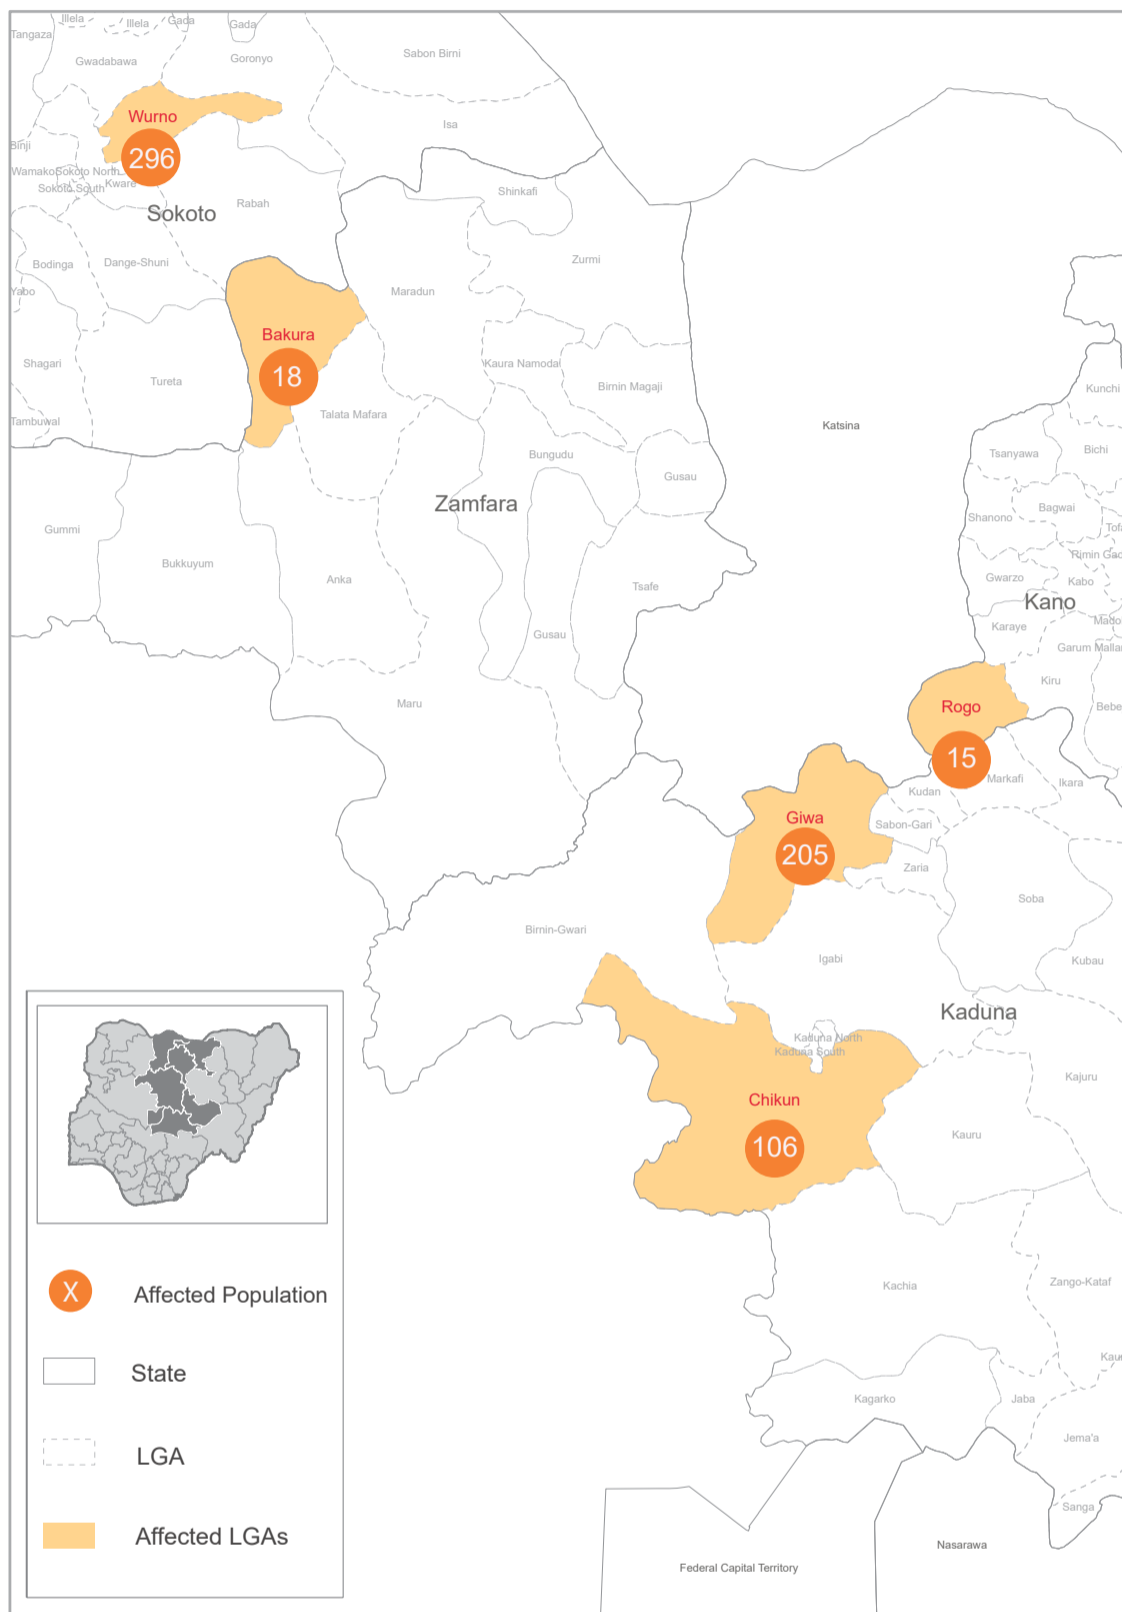

Affected Population:
640 Individuals

Casualties:
22 Individuals

Damaged Shelters:
73 Block
Shelters

Movement Trigger:
Armed attacks

OVERVIEW

The crisis in Nigeria's North Central and North West zones, which involves long-standing tensions between ethnic and linguistic groups; attacks by criminal groups; and banditry/hirabah (such as kidnapping and grand larceny along major highways) led to fresh wave of population displacement.

Latest attacks affected 640 individuals, including 28 injuries and 22 fatalities, in Rogo LGA of Kano State, Wurno LGA of Sokoto State, Chikun, Giwa LGAs of Kaduna State and Bakura LGA of Zamfara State between the 21 - 27 December, 2020. The attacks caused people to flee to neighboring localities.

A rapid assessment was conducted by field staff to assess the impact on people and immediate needs.

GENDER (FIG. 1)

MOST NEEDED ASSISTANCE (FIG. 2)

The map is for illustration purposes only. The depiction and use of boundaries, geographic names and related data shown are not warranted to be error free nor do they imply judgment on the legal status of any territory, or any endorsement or acceptance of such boundaries by IOM.

AFFECTED POPULATION (TABLE 1)

State	LGA	Cause of Incident	Number of Affected Households	Number of Affected Individuals	Number of Casualties	Male	Female	Children	Number of Damaged Shelters	Number of Damaged Shower Points
Kaduna	Chikun	Attacks	21	106	7	48	58	32	8	0
Kaduna	Giwa	Attacks	56	205	7	107	98	36	0	0
Kano	Rogo	Attacks	2	15	1	6	9	7	0	0
Sokoto	Wurno	Attacks	72	296	2	138	158	81	65	34
Zamfara	Bakura	Attacks	8	18	5	7	11	5	0	0
Grand Total			159	640	22	306	334	161	73	34