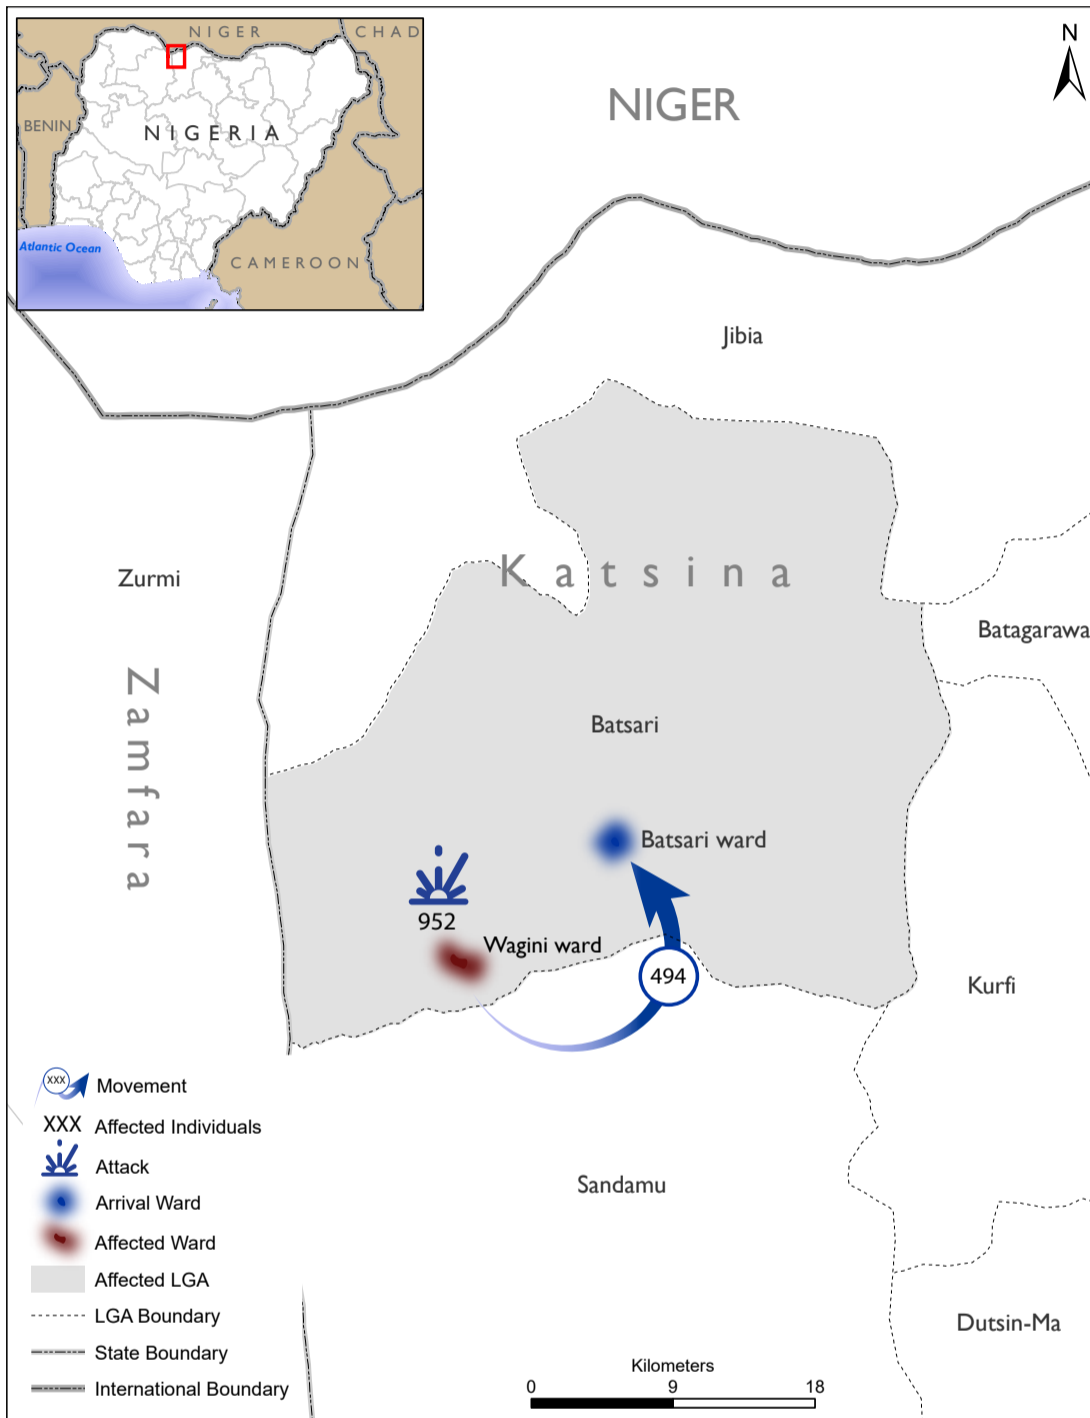

Affected Population:
952 Individuals

Damaged Shelters:
13

Casualties:
30

Movement Trigger:
Attack

OVERVIEW

On 06 December, armed bandits reportedly attacked the communities Daurawa and Garin Ajiya in Wagini ward of Batsari LGA in Katsina State. The attack affected 952 individuals and led to the displacement of 494 individuals in Garin Ajiya to the community Unguwar Gwanda Sabon Gari in Batsari ward, while those affected in Daurawa remained in the community. As a result of the attacks, 6 fatalities and 24 injuries were reported.

Following these events, rapid assessments were conducted by DTM (Displacement Tracking Matrix) field staff to inform the humanitarian community and government/partners, and to enable targeted response. Flash reports utilise direct observation and a broad network of key informants to gather representative data and collect information on the number, profile, and immediate needs of affected populations.

Nigeria's north-central and north-west zones are afflicted with a multi-dimensional crisis. Long-standing tensions between ethnic and religious groups often result in attacks and banditry or hirabah. These attacks involve kidnapping and grand larceny along major highways by criminal groups. During the past years, the crisis accelerated and has resulted in widespread displacement across the north-central and north-western regions.

Maps of affected areas

GENDER TOTAL (FIG. 1)

MOST NEEDED ASSISTANCE (FIG. 2)

The above maps is for illustration purposes only. The depiction and use of boundaries, geographic names and related data shown are not warranted to be error-free nor do imply a judgment on the legal status of any territory, or any endorsement or acceptance of such boundaries by IOM. The above figures stated on the map refers to the total number of individuals affected, which includes the number of displaced persons and the fatalities recorded in the affected LGAs in the north-central and north-west region of Nigeria.