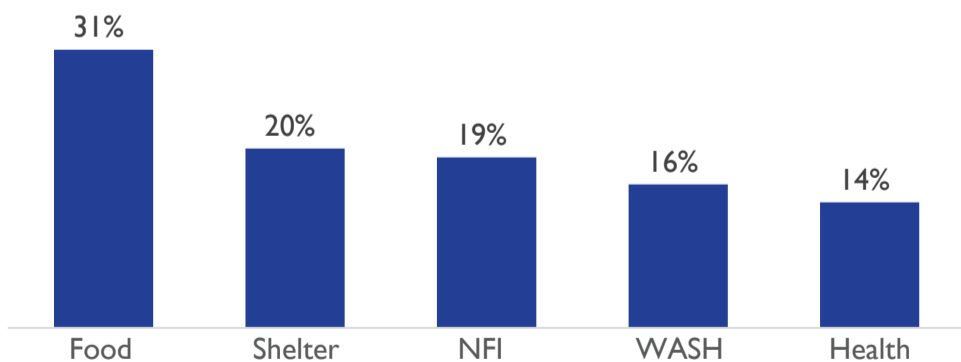

MOST NEEDED ASSISTANCE (FIG. 2)

The above maps is for illustration purposes only. The depiction and use of boundaries, geographic names and related data shown are not warranted to be error-free nor do imply a judgment on the legal status of any territory, or any endorsement or acceptance of such boundaries by IOM. The above figures stated on the map refers to the total number of individuals affected, which includes the number of displaced persons and the fatalities recorded in the affected LGAs in the north-central and north-west region of Nigeria.

State	LGA	Ward	Community	Cause of Incident	Number of Affected Households	Number of Affected Individuals	Casualties	Male	Female	Children	Number of Damaged Shelters
Katsina	Batsari	Wagini	Daurawa	Attacks	73	452	14	204	248	303	3
			Garin Ajiya	Attacks	84	500	16	219	281	335	10
Grand Total					157	952	30	423	529	638	13

"When quoting, paraphrasing, or in any other way using the information mentioned in this report, the source needs to be stated appropriately as follows: "Source: Displacement Tracking Matrix (DTM) of the International Organization for Migration (IOM), Nigeria Mission, December 2022.""