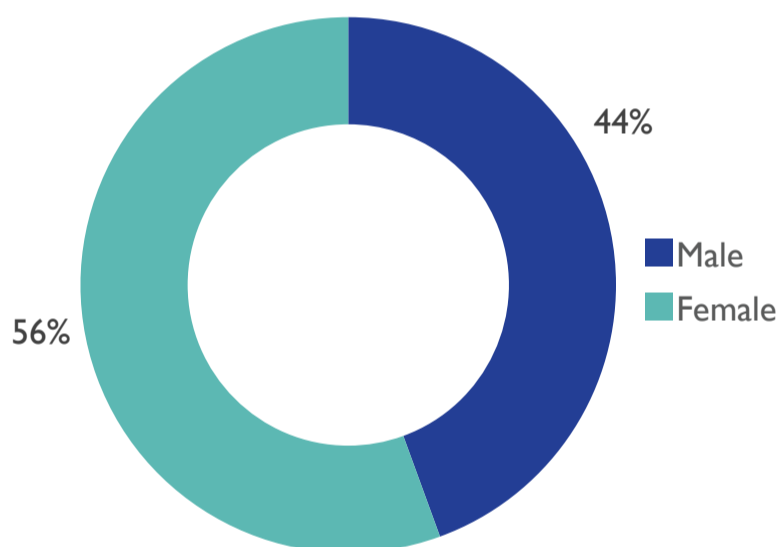

GENDER TOTAL (FIG. 1)