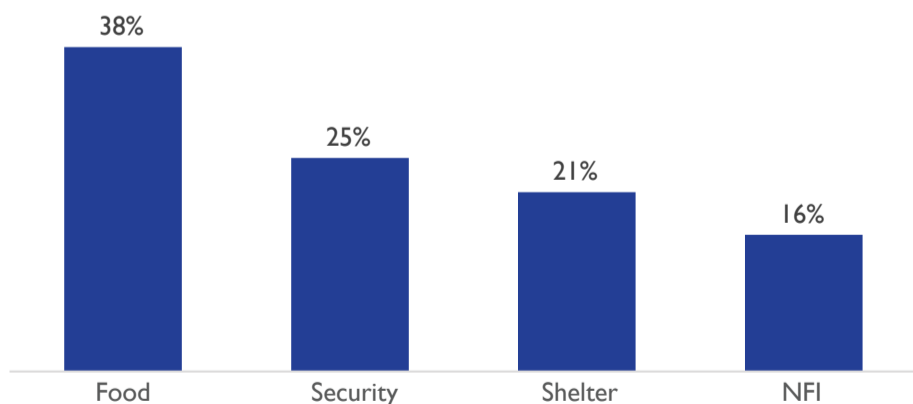

MOST NEEDED ASSISTANCE (FIG. 2)