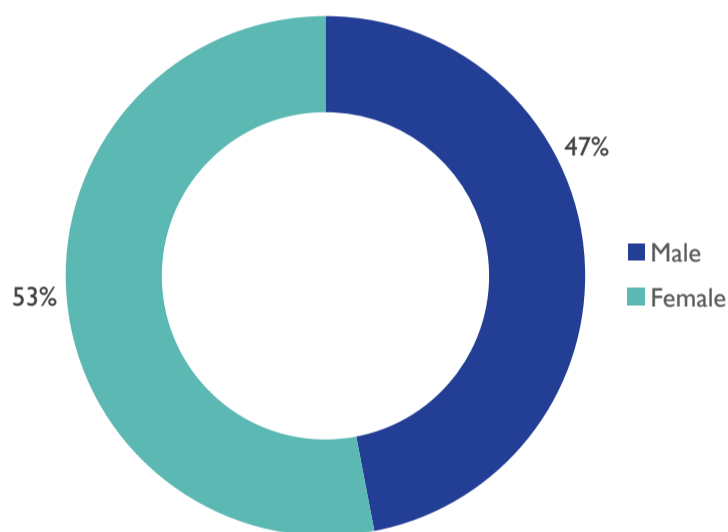

GENDER TOTAL (FIG. 1)