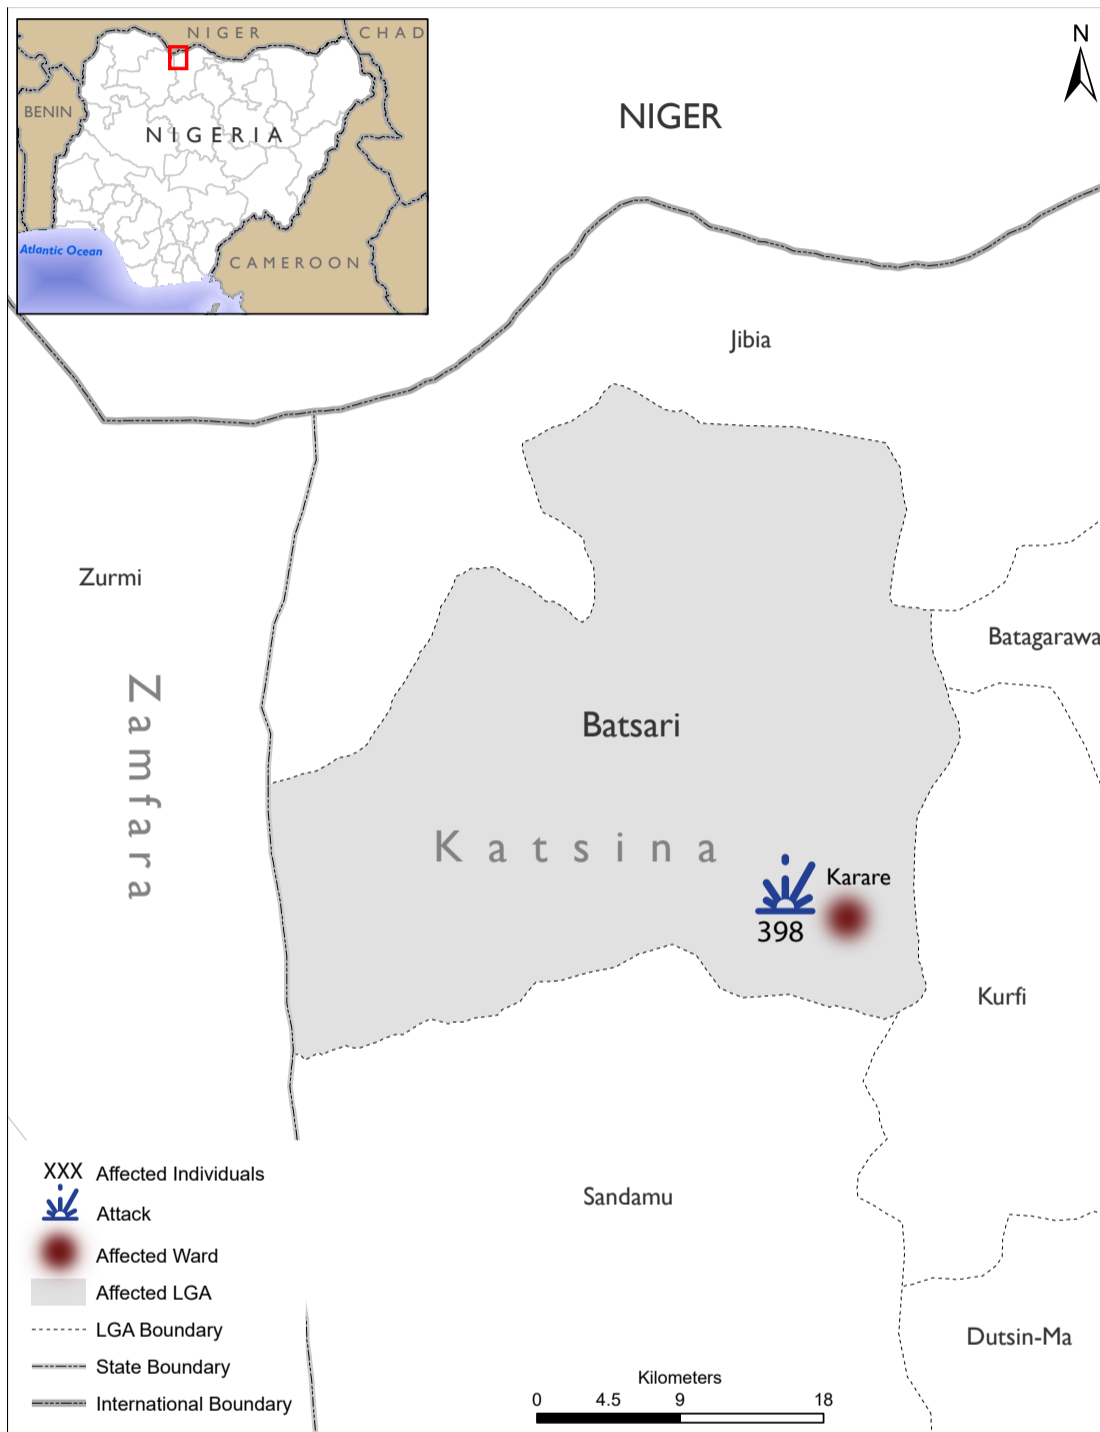

Affected Population:
398 Individuals

Casualties:
44

Movement Trigger:
Attack

OVERVIEW

On 04 December, armed bandits reportedly attacked the community Karare in Karare ward of Batsari LGA in Katsina State. The attack affected 398 individuals, who remained in the community. As a result of the attack, one fatality and 43 injuries were reported.

Following these events, rapid assessments were conducted by DTM (Displacement Tracking Matrix) field staff to inform the humanitarian community and government/partners, and to enable targeted response. Flash reports utilise direct observation and a broad network of key informants to gather representative data and collect information on the number, profile, and immediate needs of affected populations.

Nigeria's north-central and north-west zones are afflicted with a multi-dimensional crisis. Long-standing tensions between ethnic and religious groups often result in attacks and banditry or hirabah. These attacks involve kidnapping and grand larceny along major highways by criminal groups. During the past years, the crisis accelerated and has resulted in widespread displacement across the north-central and north-western regions.

Maps of affected areas

The above maps is for illustration purposes only. The depiction and use of boundaries, geographic names and related data shown are not warranted to be error-free nor do imply a judgment on the legal status of any territory, or any endorsement or acceptance of such boundaries by IOM. The above figures stated on the map refers to the total number of individuals affected, which includes the number of displaced persons and the fatalities recorded in the affected LGAs in the north-central and north-west region of Nigeria.