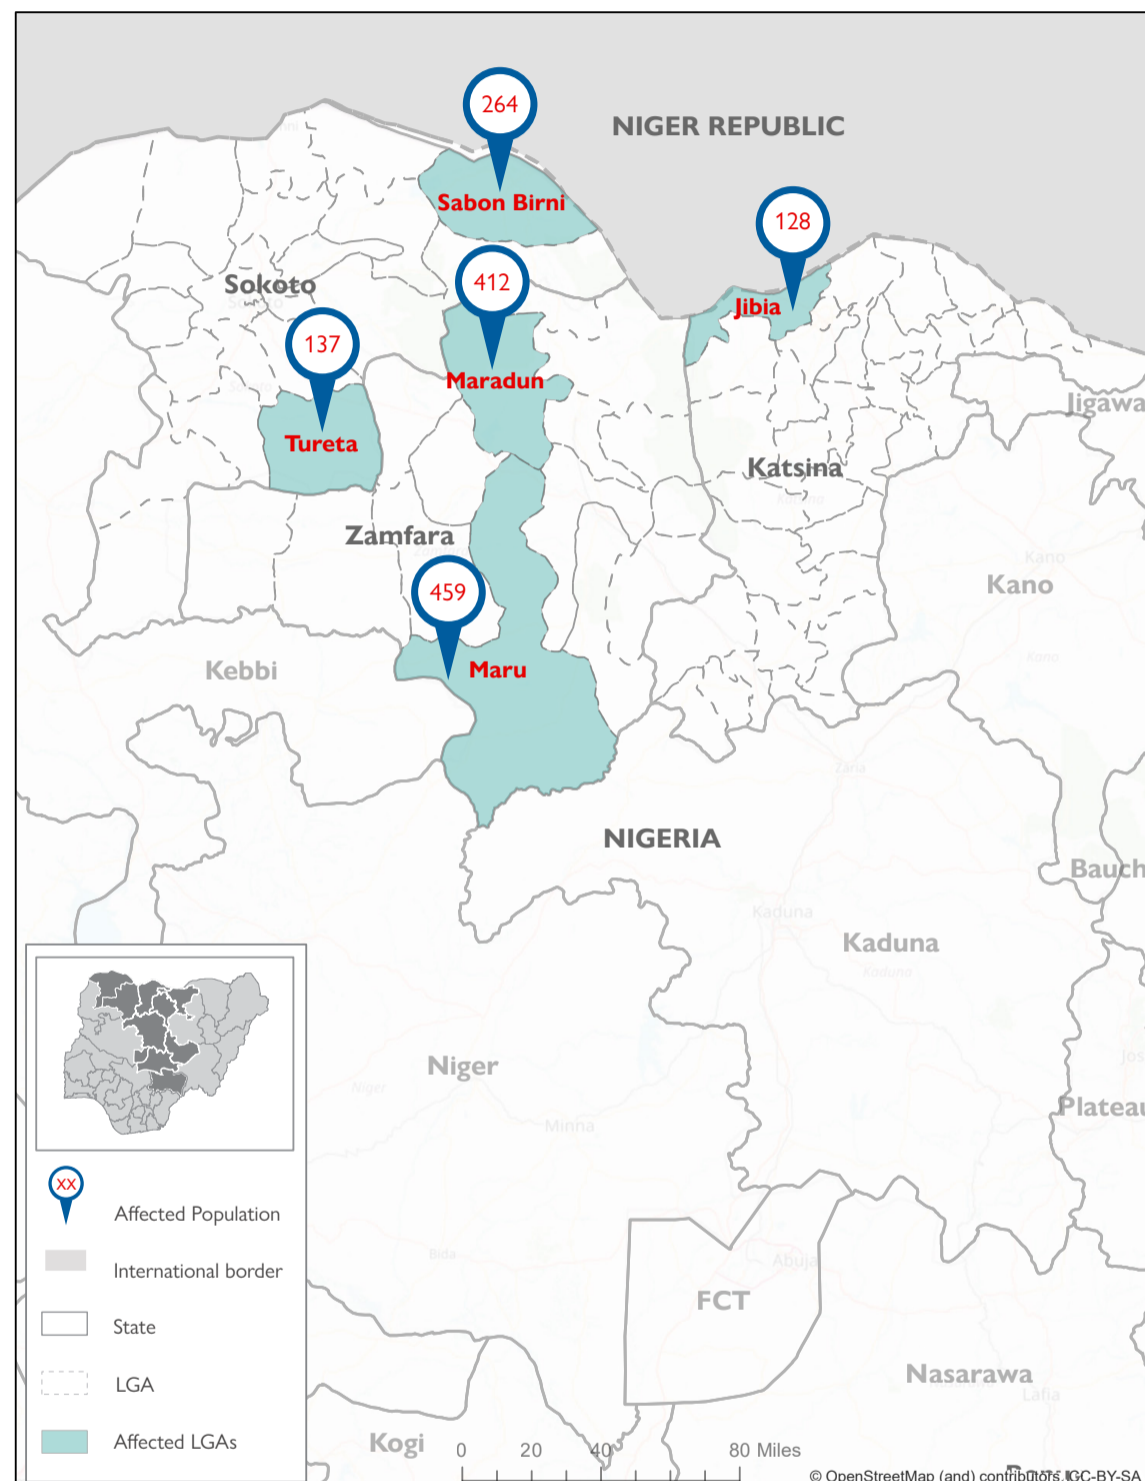

Affected Population:
1,400 Individuals

Damaged Shelters:
None

Casualties:
78

Movement Trigger:
Armed attacks

OVERVIEW

Nigeria's north-central and north-west zones are afflicted with a multidimensional crisis rooted in long-standing tensions between ethnic and religious groups and involves attacks by criminal groups and banditry/hirabah (such as kidnapping and grand larceny along major highways). During the past years, the crisis has accelerated because of the intensification of attacks and has resulted in widespread displacement across the region.

Between the 23rd and 29th of May 2022, armed clashes and banditry have led to new waves of population displacement. Following these events, rapid assessments were conducted by DTM (Displacement Tracking Matrix) field staff to inform the humanitarian community and government partners, and enable targeted response. Flash reports utilise direct observation and a broad network of key informants to gather representative data and collect information on the number, profile and immediate needs of affected populations.

During the assessment period, the DTM identified an estimated 1,400 individuals who were affected by the attacks. A total of 1,371 individuals were displaced to neighbouring wards in the LGAs Maru and Maradun in Zamfara State, Sabon Birni and Tureta in Sokoto State and Jibia in Katsina State. A total of 78 casualties were reported, including 49 injuries and 29 fatalities.

GENDER (FIG. 1)

MOST NEEDED ASSISTANCE (FIG. 2)

AFFECTED LOCATIONS

The above map is for illustration purposes only. The depiction and use of boundaries, geographic names and related data shown are not warranted to be error-free nor do imply a judgment on the legal status of any territory, or any endorsement or acceptance of such boundaries by IOM.