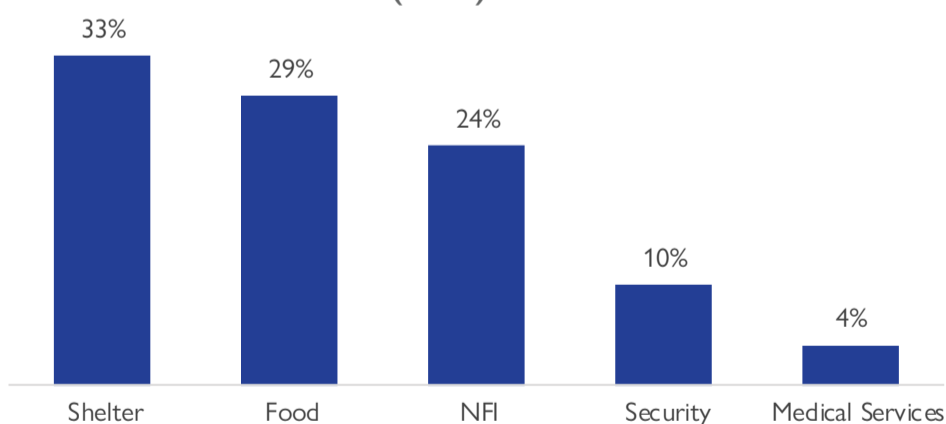

MOST NEEDED ASSISTANCE (FIG. 2)