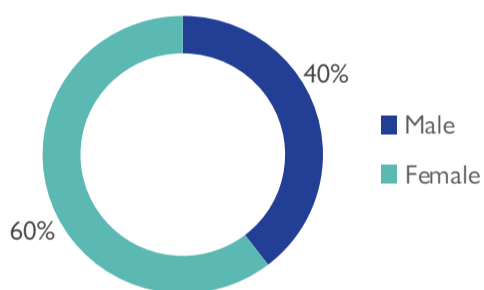

Casualties:
78

Movement Trigger:
Armed attacks

OVERVIEW

Nigeria's north-central and north-west zones are afflicted with a multidimensional crisis rooted in long-standing tensions between ethnic and religious groups and involves attacks by criminal groups and banditry/hirabah (such as kidnapping and grand larceny along major highways). During the past years, the crisis has accelerated because of the intensification of attacks and has resulted in widespread displacement across the region.

Between the 23rd and 29th of May 2022, armed clashes and banditry have led to new waves of population displacement. Following these events, rapid assessments were conducted by DTM (Displacement Tracking Matrix) field staff to inform the humanitarian community and government partners, and enable targeted response. Flash reports utilise direct observation and a broad network of key informants to gather representative data and collect information on the number, profile and immediate needs of affected populations.

During the assessment period, the DTM identified an estimated 1,400 individuals who were affected by the attacks. A total of 1,371 individuals were displaced to neighbouring wards in the LGAs Maru and Maradun in Zamfara State, Sabon Birni and Tureta in Sokoto State and Jibia in Katsina State. A total of 78 casualties were reported, including 49 injuries and 29 fatalities.

GENDER (FIG. 1)