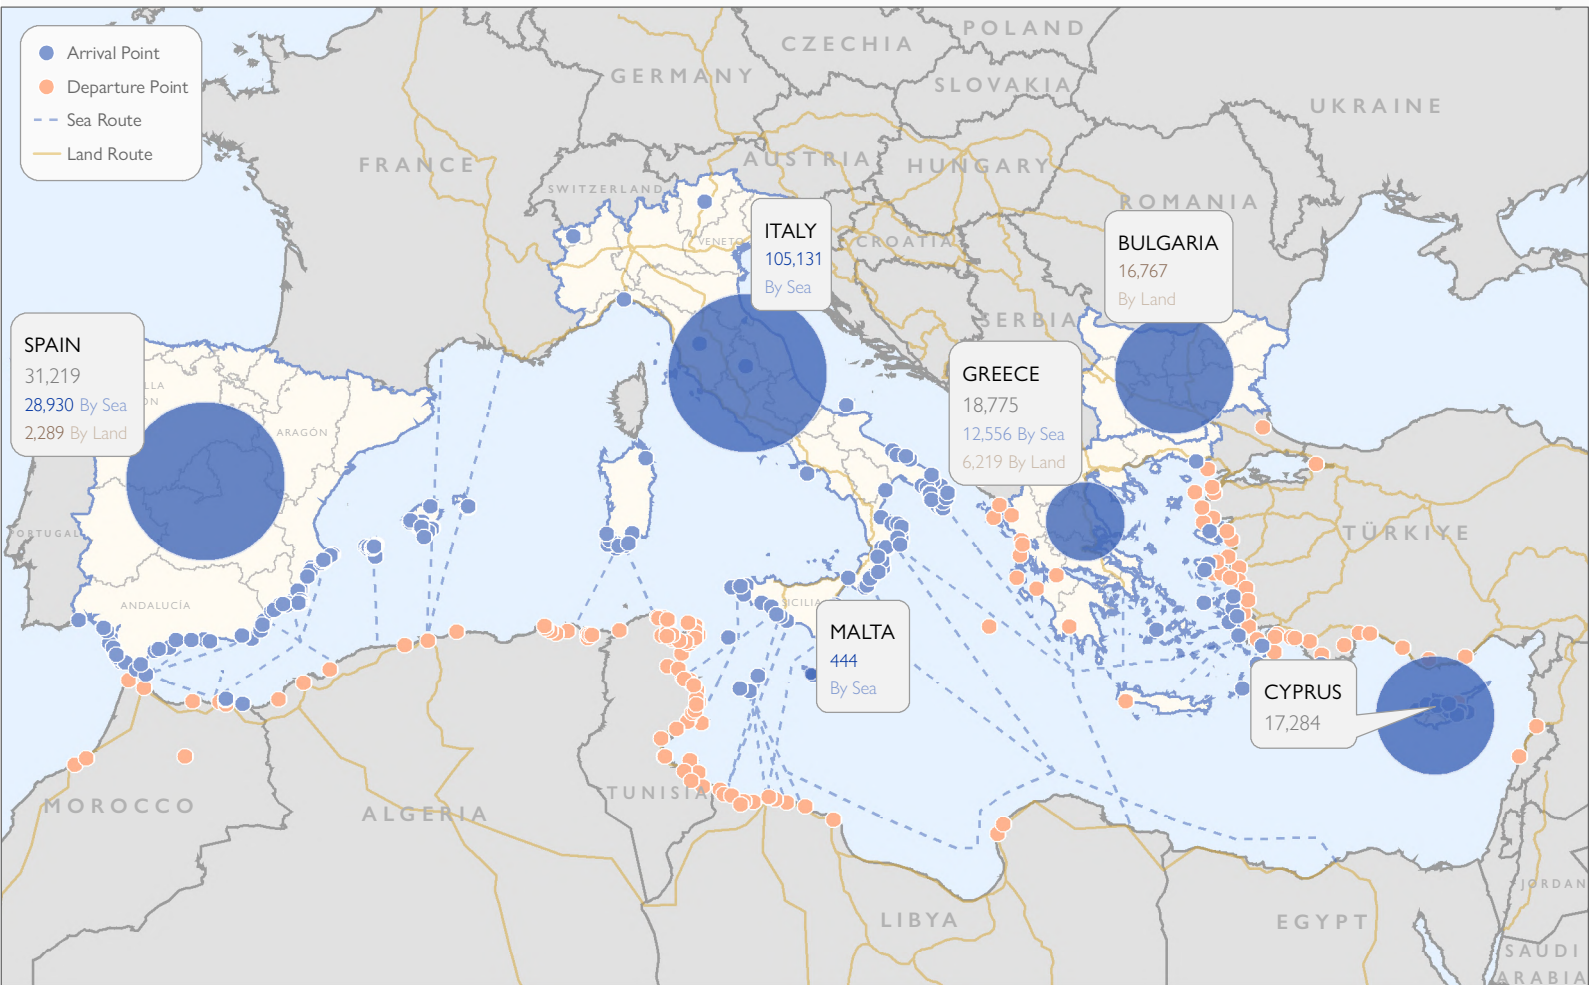

ARRIVALS TO EUROPE

01 January - 31 December 2022

189,620 TOTAL **149,604** By Sea **40,016** By Land

- Arrival Point
- Departure Point
- - - Sea Route
- Land Route

SPAIN
31,219
28,930 By Sea
2,289 By Land

ITALY
105,131
By Sea

BULGARIA
16,767
By Land

GREECE
18,775
12,556 By Sea
6,219 By Land

MALTA
444
By Sea

CYPRUS
17,284

This map is for illustration purposes only. Names and boundaries on this map do not imply official endorsement or acceptance by IOM.

Source Data : IOM, National Authorities

MIGRANT PRESENCE

December 2022

est. **140,637** TOTAL*

● Migrant Presence Location - - - Sea Route — Land Route
* Based on available data on locations where migrants and refugees are accommodated as of end of the month.

Data for Greece excludes self-settled migrants and asylum seekers. Data for open facilities in mainland Greece are updated as of February 2022
Data for Slovenia and Croatia includes number of asylum seekers only.