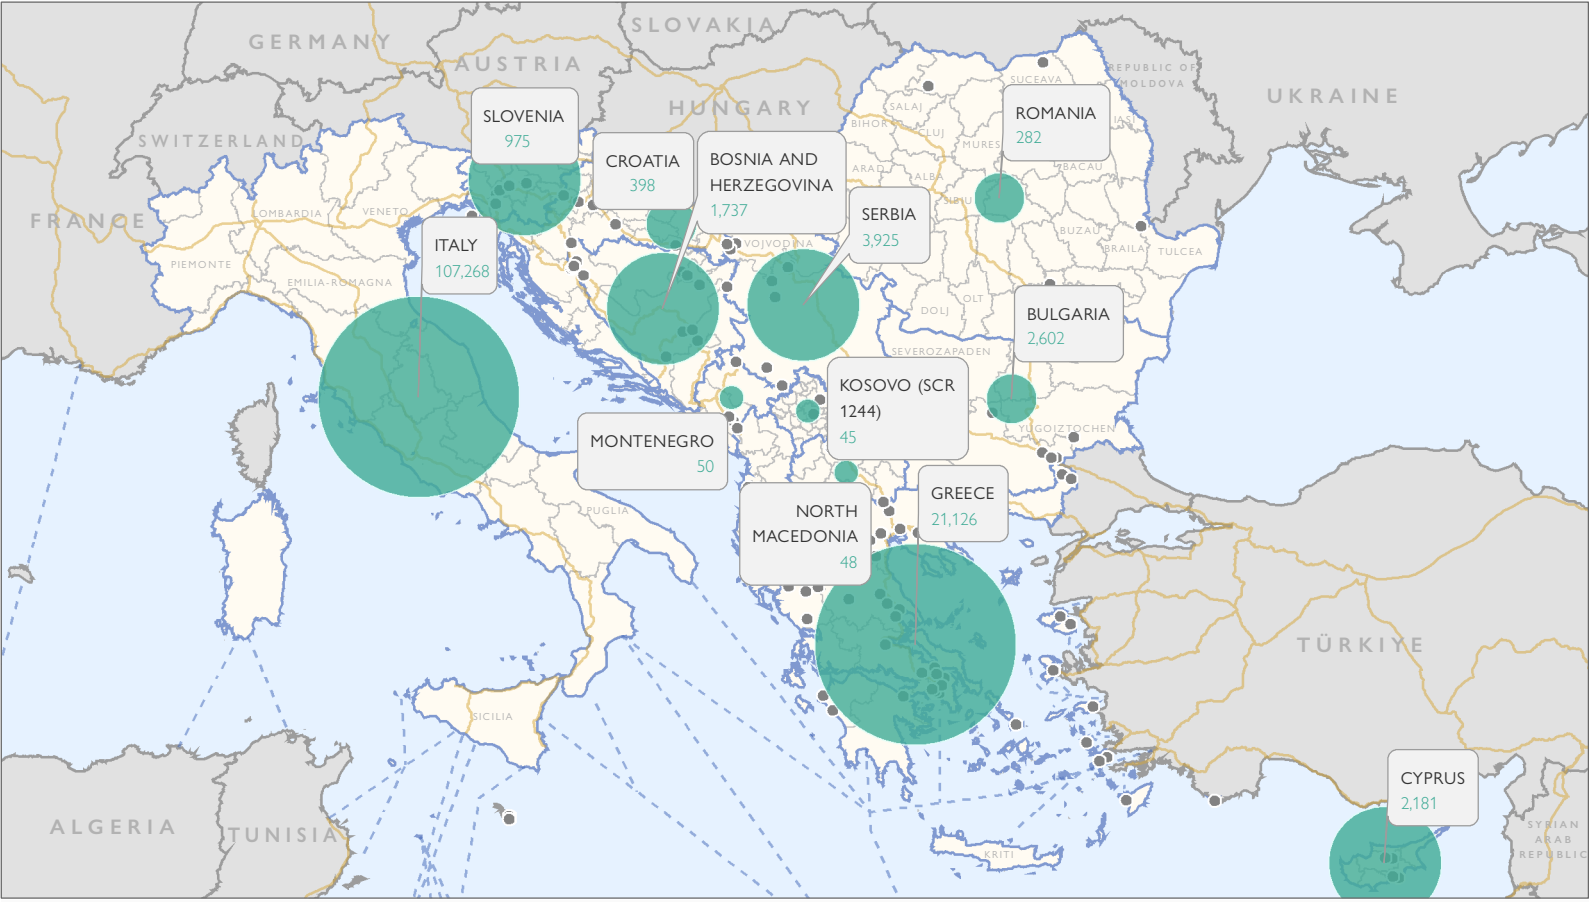

ARRIVALS TO EUROPE

01 January - 31 December 2022

189,620 TOTAL **149,604** By Sea **40,016** By Land

- Arrival Point
- Departure Point
- - - Sea Route
- Land Route

SPAIN
31,219
28,930 By Sea
2,289 By Land

ITALY
105,131
By Sea

BULGARIA
16,767
By Land

GREECE
18,775
12,556 By Sea
6,219 By Land

MALTA
444
By Sea

CYPRUS
17,284

This map is for illustration purposes only. Names and boundaries on this map do not imply official endorsement or acceptance by IOM.

Source Data : IOM, National Authorities

MIGRANT PRESENCE

December 2022

est. **140,637** TOTAL*

● Migrant Presence Location - - - Sea Route — Land Route
* Based on available data on locations where migrants and refugees are accommodated as of end of the month.

Data for Greece excludes self-settled migrants and asylum seekers. Data for open facilities in mainland Greece are updated as of February 2022
Data for Slovenia and Croatia includes number of asylum seekers only.