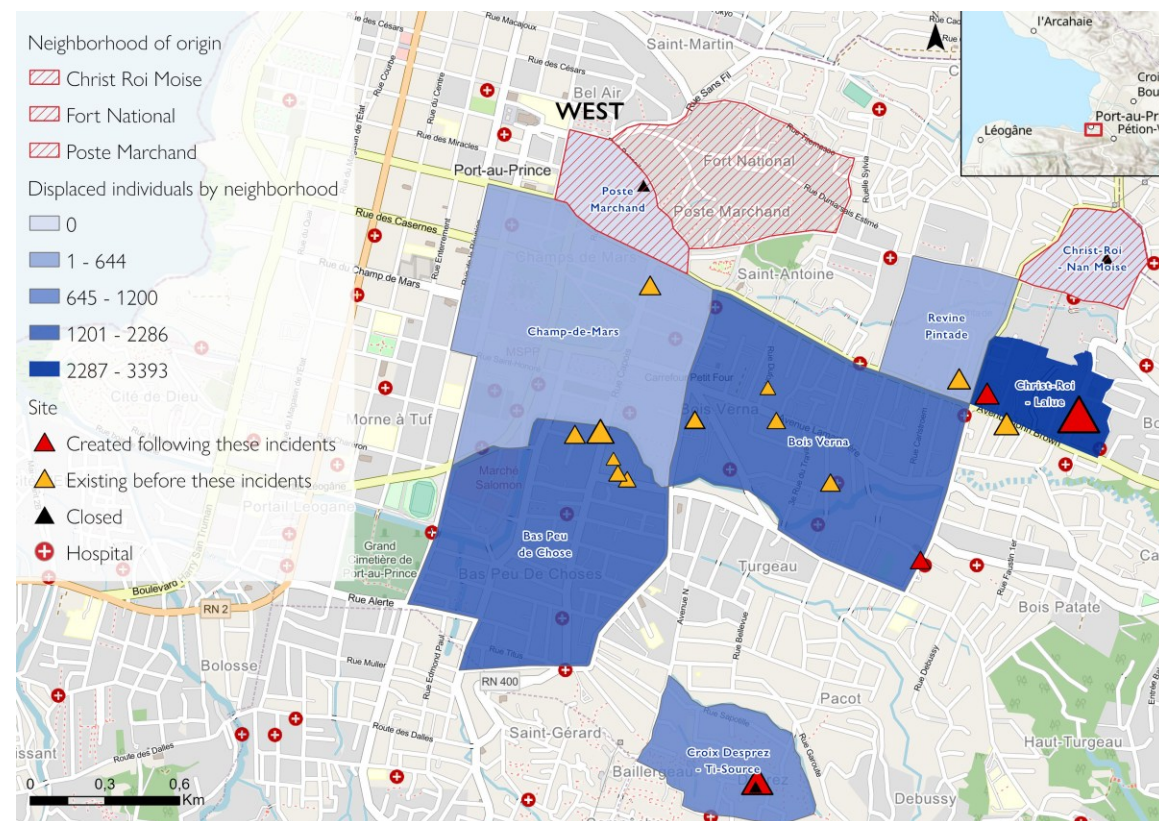

This report is an update of the one published on 9 December (ETT 53) following attacks that occurred in the neighborhood of Poste Marchand and its surroundings, in the municipality of Port-au-Prince. These attacks have intensified in recent days and the number of displaced persons has reached 10,867. The vast majority of these people (95%) have taken refuge in 18 sites, including 4 newly created and 14 that existed before these incidents and whose numbers of hosted IDPs have consequently increased considerably. In addition, 3 sites have also been emptied following these incidents.

Origins and host locations of displaced persons

Demography

2,831 Displaced households

10,867 Displaced individuals

5%
of persons in host families

95%
in sites

18
Sites hosting displaced persons (including 4 new et 14 already existing before these incidents)