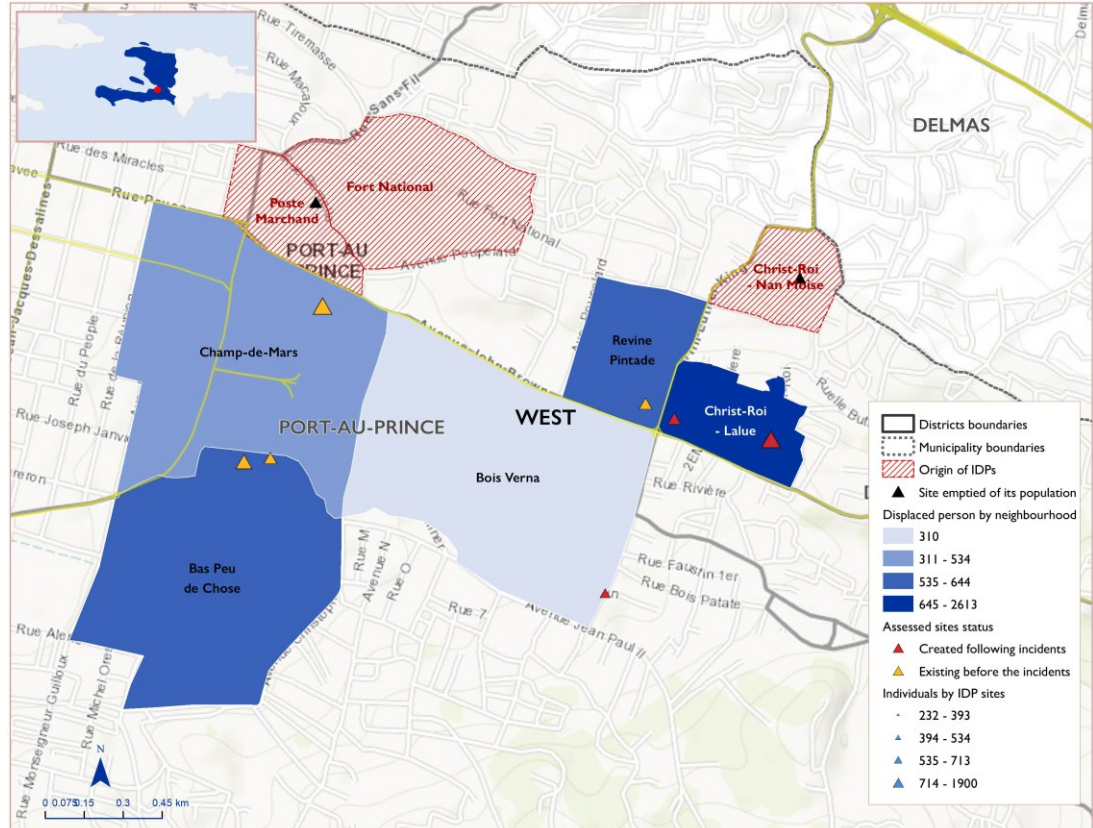

This information was collected following armed attacks that occurred on 7 December 2024 in the municipality of Port-au-Prince, specifically in the neighborhoods of Poste Marchand, Fort National and Christ Roi Moise. A total of 4,726 people were displaced due to these attacks. All of these people took refuge in 7 sites, including 4 that already existed before these incidents and 3 that were created because of this situation. In addition, 2 sites were also emptied following these incidents: The sites of Centre d'urgence de la santé (Lakou Mouzen) and Collège sœur Franciscaine.

Origins and host locations of displaced persons

Demography

1,152 Displaced households

4,726 Displaced individuals

100% of persons hosted in sites (see next page for more details)

7 Sites hosting displaced persons (including 3 new et 4 already existing before these incidents)

2 Closed sites : Centre d'urgence de la santé (Lakou Mouzen) and Collège sœur Franciscaine