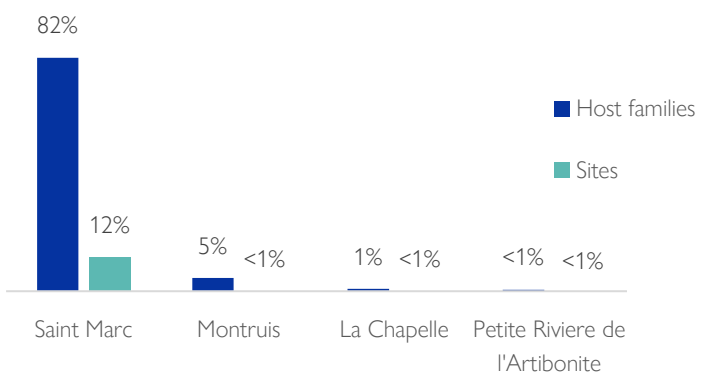

Host community of displaced persons