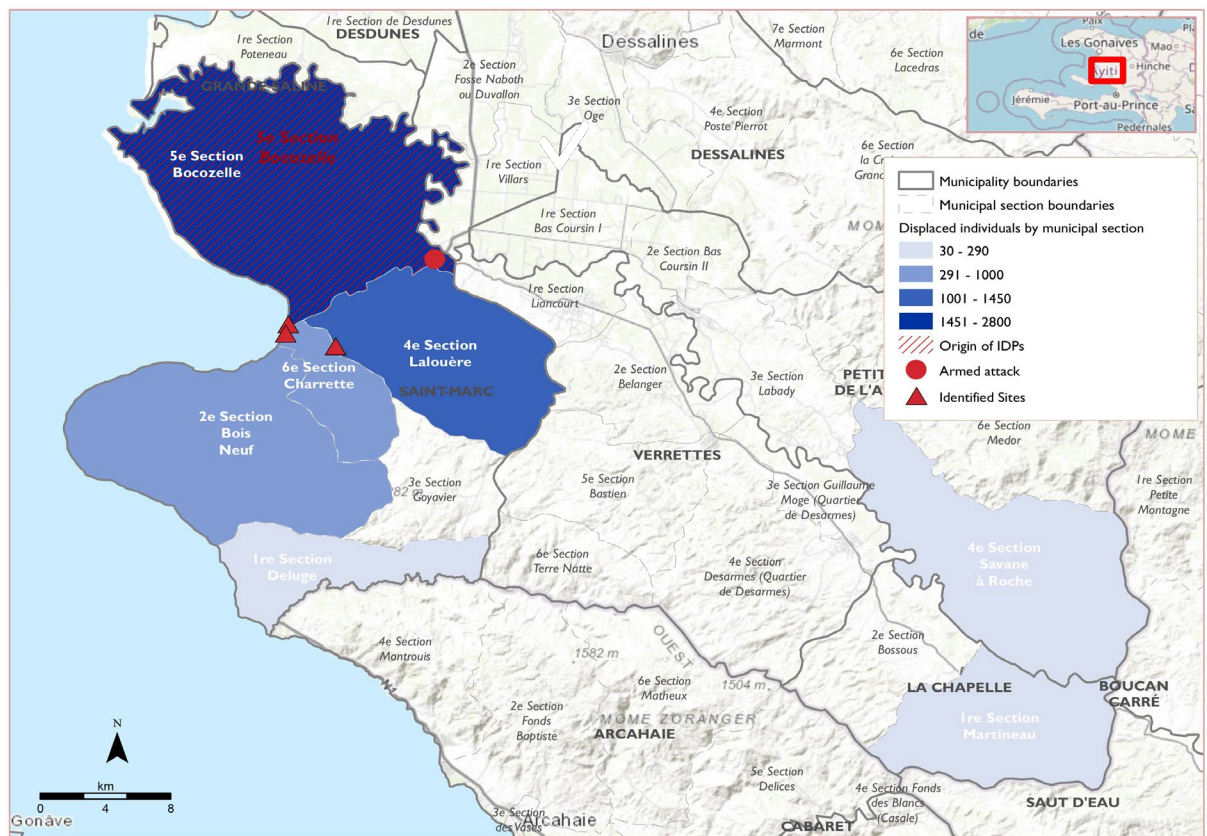

This information was gathered following attacks that occurred in the commune of Saint Marc, specifically in the 5th communal section of Bocozelle, on 3<sup>rd</sup> of October 2024. A total of **6,270 individuals (1,281 households)** were displaced as a result of these attacks. These individuals sought refuge in the communes of La Chapelle, Montrouis, Petite Rivière de l'Artibonite, and Saint-Marc, with **88%** of them staying with relatives as host families, while **12%** found refuge in three **separate sites**. At the time of drafting this report, the displacements were still ongoing. Updates will be disseminated by DTM IOM based on observations of new movements.

### Origins and host locations of displaced persons

*This map is for illustration purposes only. The depiction and use of boundaries, geographic names and related data shown on maps and included in this report are not warranted to be error free nor do they imply judgment on the legal status of any territory, or any endorsement or acceptance of such boundaries by IOM.*

### Host community of displaced persons

## Sites accommodating displaced individuals affected by these incidents

Department (Admin 1)	Municipality (Admin 2)	Communal section (Admin 3)	Neighborhood	Site name	Total of households on the site	Total of individuals on the site
Artibonite	Saint Marc	5e section Bocozele	Portail des Guepes	Ecole Nationale Antoinette Dessalines	50	300
Artibonite	Saint Marc	4e Section Lalouere	Venotte	DUCO	40	250
Artibonite	Saint Marc	5e section Bocozele	Grande Rue- Rue Christophe	Place Phillippe Guerrier	45	200
					<b>135</b>	<b>750</b>