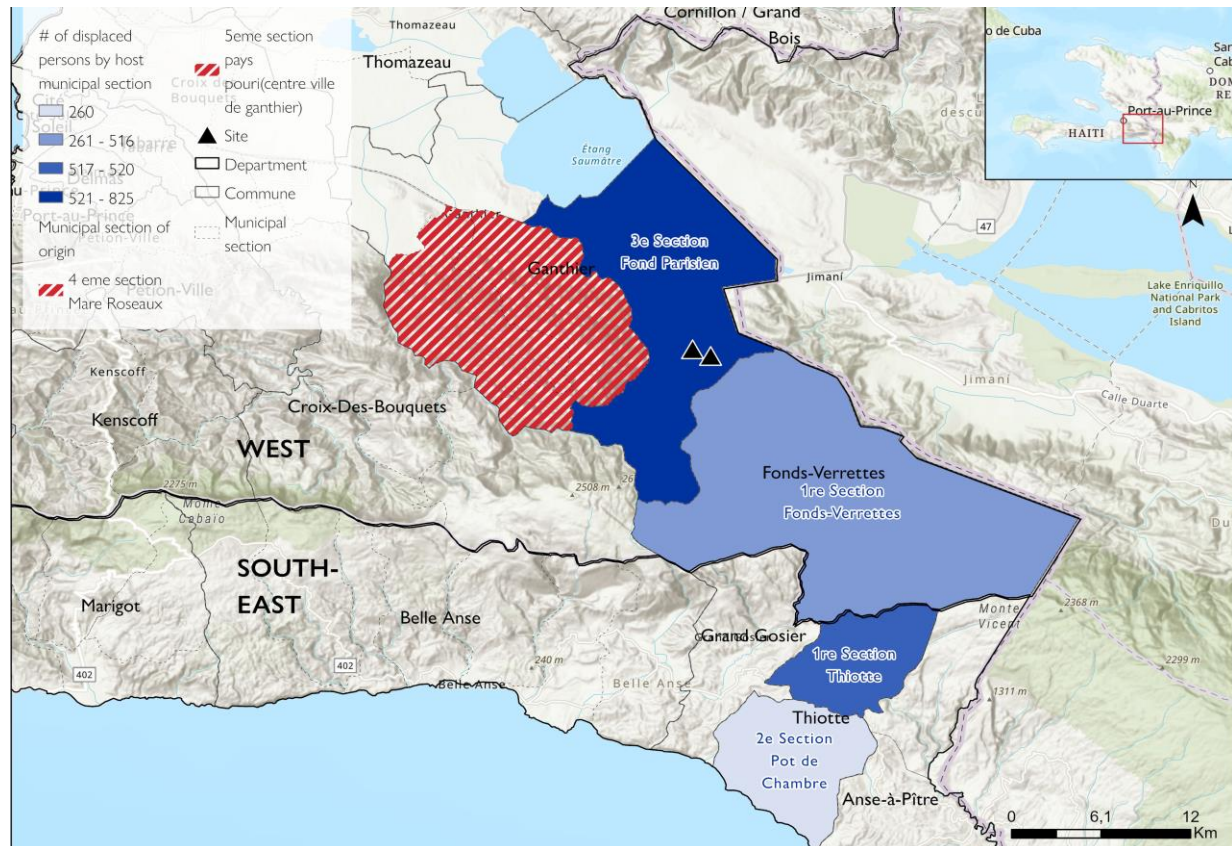

This information was collected following incidents in the Ganthier municipality, specifically in the 5th section of Pays Pouri since July 21, 2024, as well as another incident in the 4th section of Mare Roseaux on August 1, 2024. A total of **2,121 individuals (985 households)** have been displaced as a result of these incidents. The majority of these individuals have sought shelter with relatives in host families, as well as in two new sites, involving 17% of them. This report is an update of the previous one published after the events of July 21st (see [ETT 45](#)). Further updates may be released based on the evolution of the displacement situation.

Origins and host locations of displaced persons

This map is for illustration purposes only. The depiction and use of boundaries, geographic names and related data shown on maps and included in this report are not warranted to be error free nor do they imply judgment on the legal status of any territory, or any endorsement or acceptance of such boundaries by IOM.

Demography

985 Displaced Households
2,121 Displaced Individuals

83% of displaced individuals took refuge with host families
17% in sites

Sites

2 new sites hosting
365 displaced individuals

Host municipality of IDPs

Sites accommodating displaced individuals affected by these incidents

Department	Municipality	Communal section	Site name	Status of the site	Households newly displaced following these incidents	Individuals newly displaced following these incidents
West	Ganthier	3 ème section fonds parisiens	Club Night Bively	New	150	300
West	Ganthier	3 ème section fonds parisiens	Ecole nationale de Thoman	New	22	65
Total					172	365