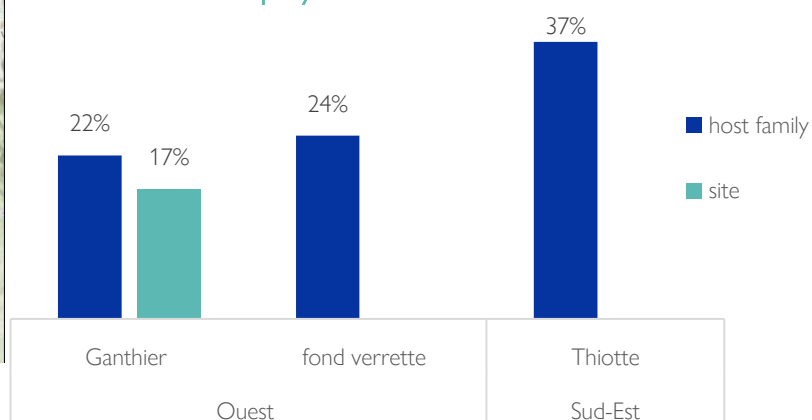

This information was collected following incidents in the Ganthier municipality, specifically in the 5th section of Pays Pouri since July 21, 2024, as well as another incident in the 4th section of Mare Roseaux on August 1, 2024. A total of **2,121 individuals (985 households)** have been displaced as a result of these incidents. The majority of these individuals have sought shelter with relatives in host families, as well as in two new sites, involving 17% of them. This report is an update of the previous one published after the events of July 21st (see [ETT 45](#)). Further updates may be released based on the evolution of the displacement situation.

Demography

985 Displaced Households
2,121 Displaced Individuals

83% of displaced individuals took refuge with host families
17% in sites

Sites

2 new sites hosting
365 displaced individuals

Host municipality of IDPs