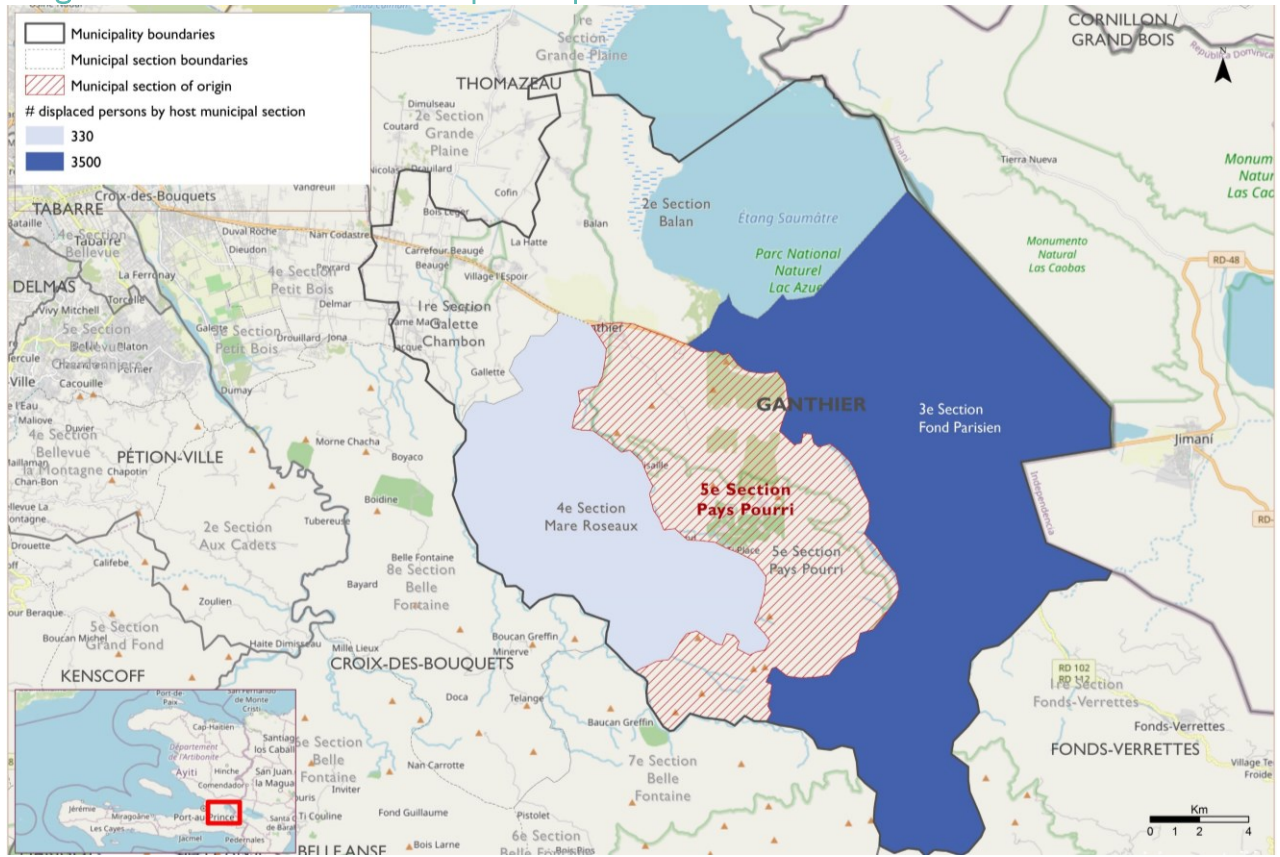

This information was collected following attacks in the municipality of Ganthier since 21 July 2024, in the 5<sup>th</sup> communal section of Pays Pourri. **A total of 3,830 people (985 households) were displaced following these attacks.** All of them took refuge with relatives, in host families, particularly in the 3<sup>rd</sup> communal section of Fonds Parisien located in the same municipality. At the time of writing this report, these attacks were still ongoing. Updates will be published by DTM according to observations of new displacement. It should be noted that the municipality of Ganthier has suffered several attacks since the end of 2023, whereas in the past it had almost never suffered any (see [ETT 32.1](#) and [ETT 40](#) for more details on recent attacks that caused significant population displacement).

### Origins and host locations of displaced persons

### Host locations of displaced persons

Department	Municipality	Municipality Section	# of displaced households	# of displaced individuals
Ouest	Ganthier	3rd Section Fond Parisien	875	3 500
Ouest	Ganthier	4th Section Mare Roseaux	110	330
TOTAL			985	3,830

*This map is for illustration purposes only. The depiction and use of boundaries, geographic names and related data shown on maps and included in this report are not warranted to be error free nor do they imply judgment on the legal status of any territory, or any endorsement or acceptance of such boundaries by IOM.*