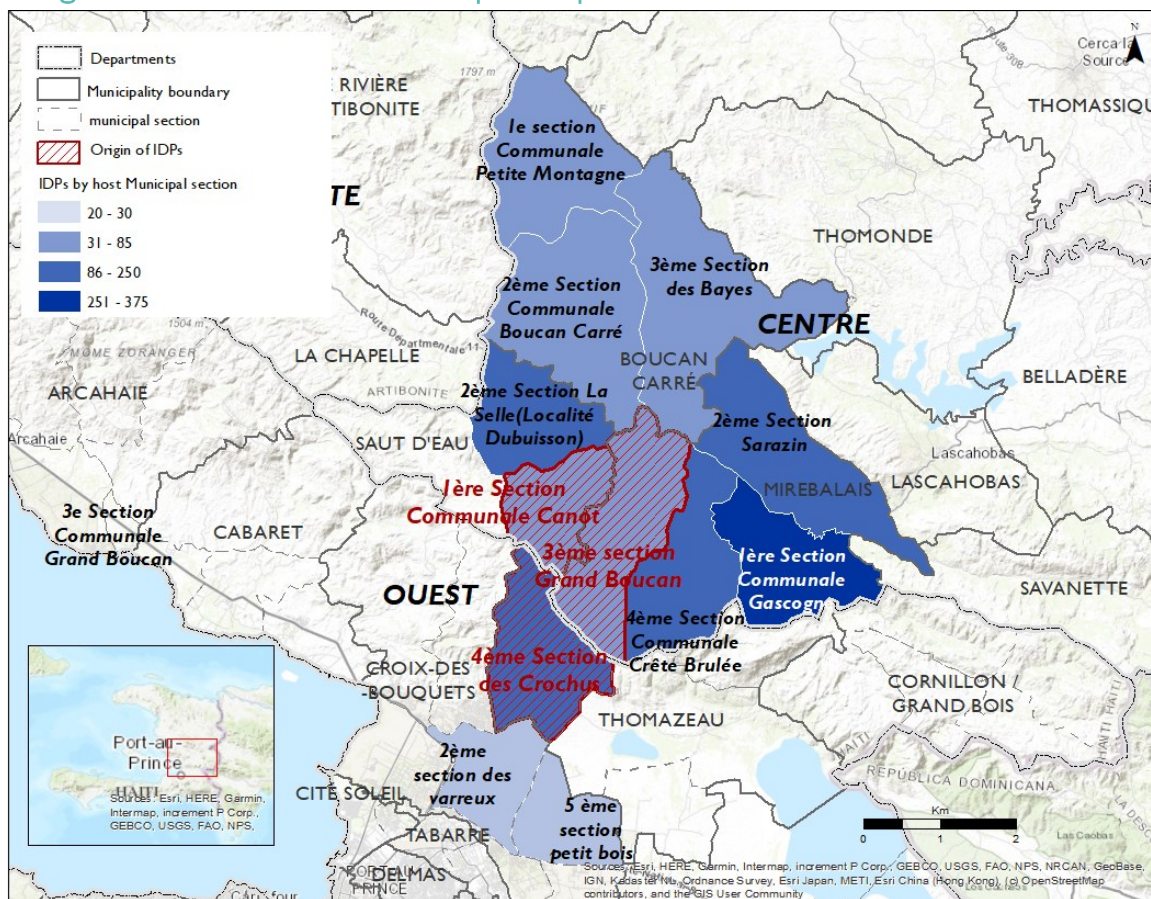

This information was collected following armed attacks that occurred on 18 February 2024 in the municipalities of Mirebalais and Saut-d'Eau located in the Center district, as well as in the municipality of Thomazeau in the district of West.

According to data collected, a total of 1,590 people (365 households) were displaced following these attacks. All of them took refuge with relatives, in host families.

### Origins and host locations of displaced persons

### Municipalities hosting displaced populations