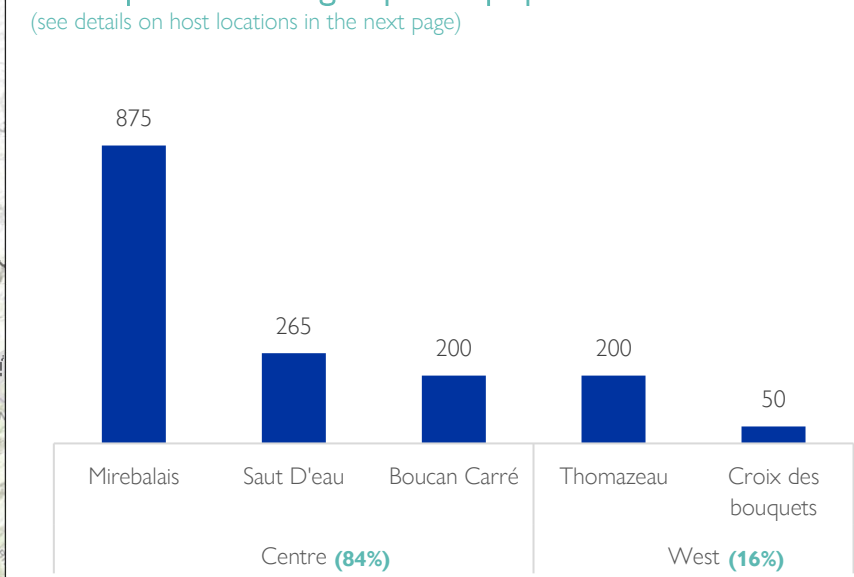

This information was collected following armed attacks that occurred on 18 February 2024 in the municipalities of Mirebalais and Saut-d'Eau located in the Center district, as well as in the municipality of Thomazeau in the district of West.

According to data collected, a total of 1,590 people (365 households) were displaced following these attacks. All of them took refuge with relatives, in host families.

### Origins and host locations of displaced persons

### Municipalities hosting displaced populations