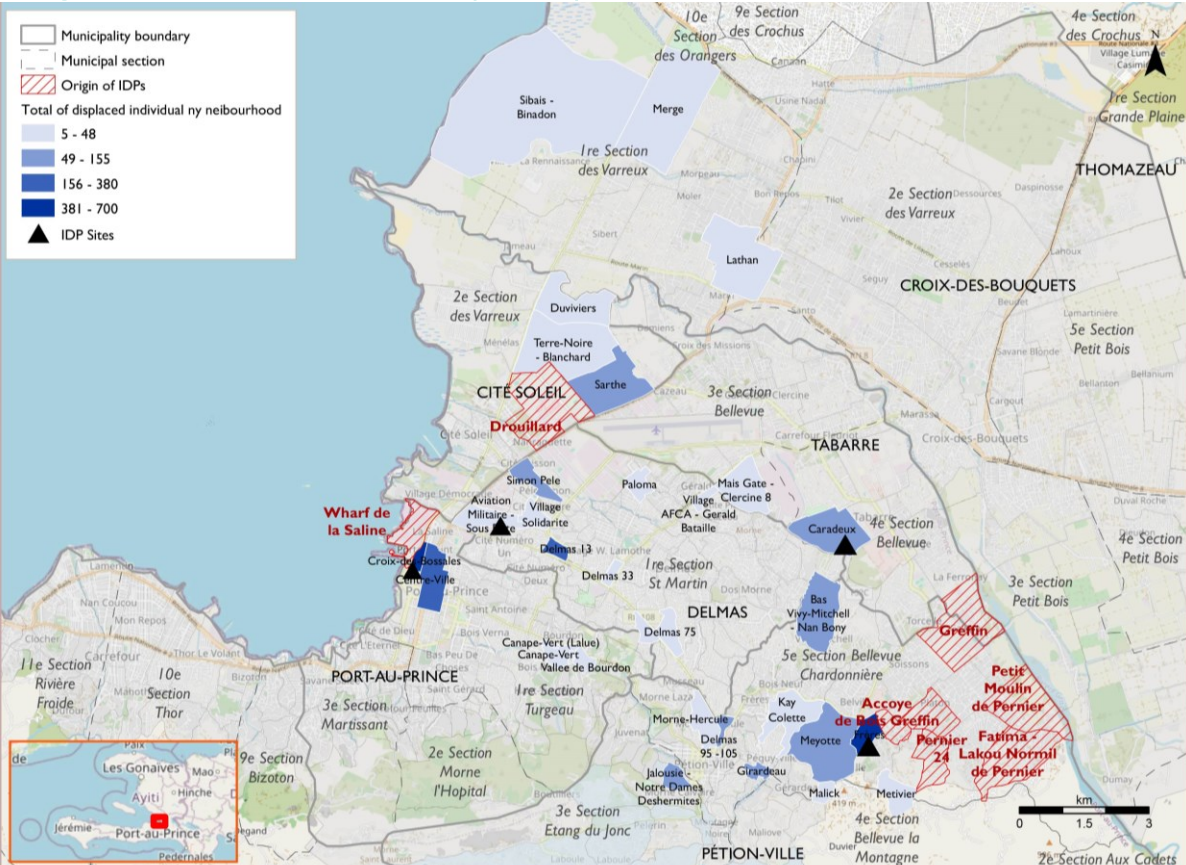

This information was collected following armed attacks in the neighborhoods of Pernier and its surroundings in the municipality of Pétion Ville, in the neighborhoods of Drouillard in the municipality of Cité Soleil and the neighborhoods of Wharf de la Saline in that of Port-au-Prince. Attacks in Pernier and Drouillard began on 30 January 2024 and at Wharf de la Saline on 27 January. At the time of writing this report, some attacks are underway and the displacement of populations as a result. Updates will be published by DTM according to the evolution of displacement. A total of 3,314 people have already been displaced following these attacks, including 1,398 following attacks in Pernier, 1,239 following those at Wharf de la Saline as well as 677 in Drouillard. The majority of displaced populations (60%) took refuge with host families and 40% in sites (1,331 people in 4 sites including 3 existing sites before these incidents and 1 new site created following them).

Origins and host locations of displaced persons

This map is for illustration purposes only. The depiction and use of boundaries, geographic names and related data shown on maps and included in this report are not warranted to be error free nor do they imply judgment on the legal status of any territory, or any endorsement or acceptance of such boundaries by IOM.

Demography

Municipalities hosting displaced populations

Displacement following attacks in Pernier and its surroundings (Municipality of Pétion Ville)

373 Displaced households **1,398** Displaced individuals