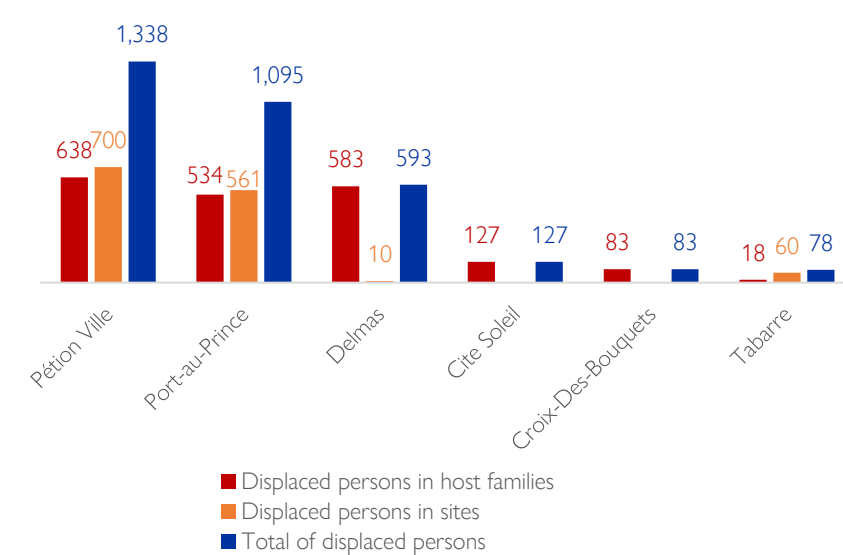

This information was collected following armed attacks in the neighborhoods of Pernier and its surroundings in the municipality of Pétion Ville, in the neighborhoods of Drouillard in the municipality of Cité Soleil and the neighborhoods of Wharf de la Saline in that of Port-au-Prince. Attacks in Pernier and Drouillard began on 30 January 2024 and at Wharf de la Saline on 27 January. At the time of writing this report, some attacks are underway and the displacement of populations as a result. Updates will be published by DTM according to the evolution of displacement. A total of 3,314 people have already been displaced following these attacks, including 1,398 following attacks in Pernier, 1,239 following those at Wharf de la Saline as well as 677 in Drouillard. The majority of displaced populations (60%) took refuge with host families and 40% in sites (1,331 people in 4 sites including 3 existing sites before these incidents and 1 new site created following them).

Origins and host locations of displaced persons

This map is for illustration purposes only. The depiction and use of boundaries, geographic names and related data shown on maps and included in this report are not warranted to be error free nor do they imply judgment on the legal status of any territory, or any endorsement or acceptance of such boundaries by IOM.

Demography

Municipalities hosting displaced populations

Displacement following attacks in Pernier and its surroundings (Municipality of Pétion Ville)

373 Displaced households **1,398** Displaced individuals