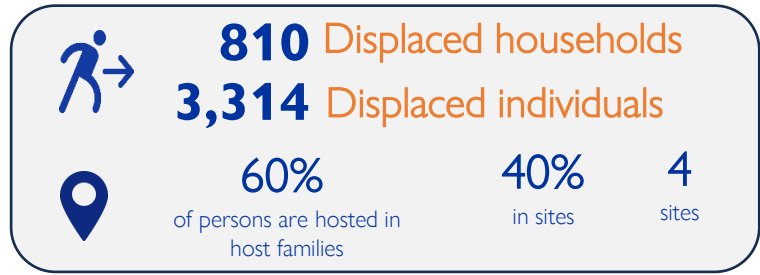

Demography