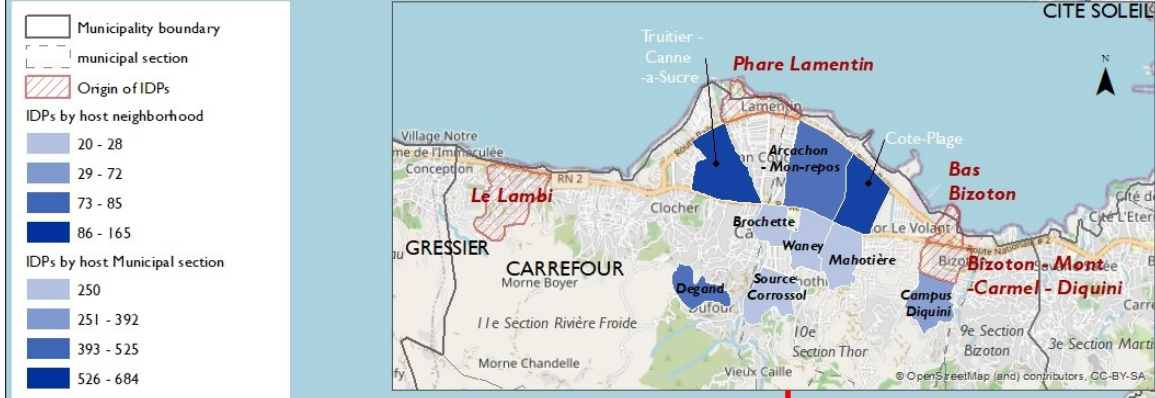

This information was collected following armed attacks that occurred on 19 January 2024 in the neighborhood of Bas Bizoton and its surroundings, located in the municipality of Carrefour. In total, 2,451 people were displaced, including 1,491 people residing at the location of the attack and its surroundings as well as 960 people who fled the neighborhood of “Le Lambi”, located in the same municipality of Carrefour, for fear that their area will also be attacked in coming days. All these people took refuge with relatives (in host families) in the municipalities of Carrefour, Léogâne and Gressier.

Origins and host locations of displaced persons

This map is for illustration purposes only. The depiction and use of boundaries, geographic names and related data shown on maps and included in this report are not warranted to be error free nor do they imply judgment on the legal status of any territory, or any endorsement or acceptance of such boundaries by IOM.

* The neighborhood level is only available in areas located in the Port-au-Prince Metropolitan Area (PAPMA)