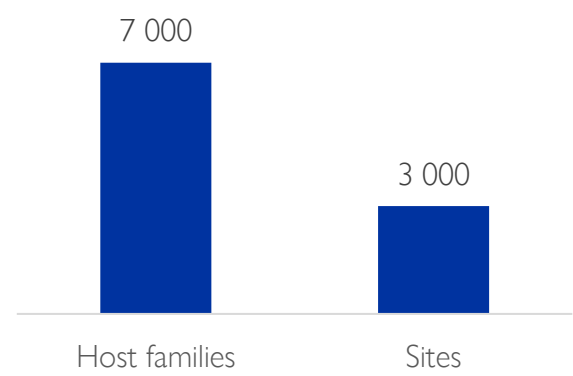

Host locations of displaced people

This map is for illustration purposes only. The depiction and use of boundaries, geographic names and related data shown on maps and included in this report are not warranted to be error free nor do they imply judgment on the legal status of any territory, or any endorsement or acceptance of such boundaries by IOM.