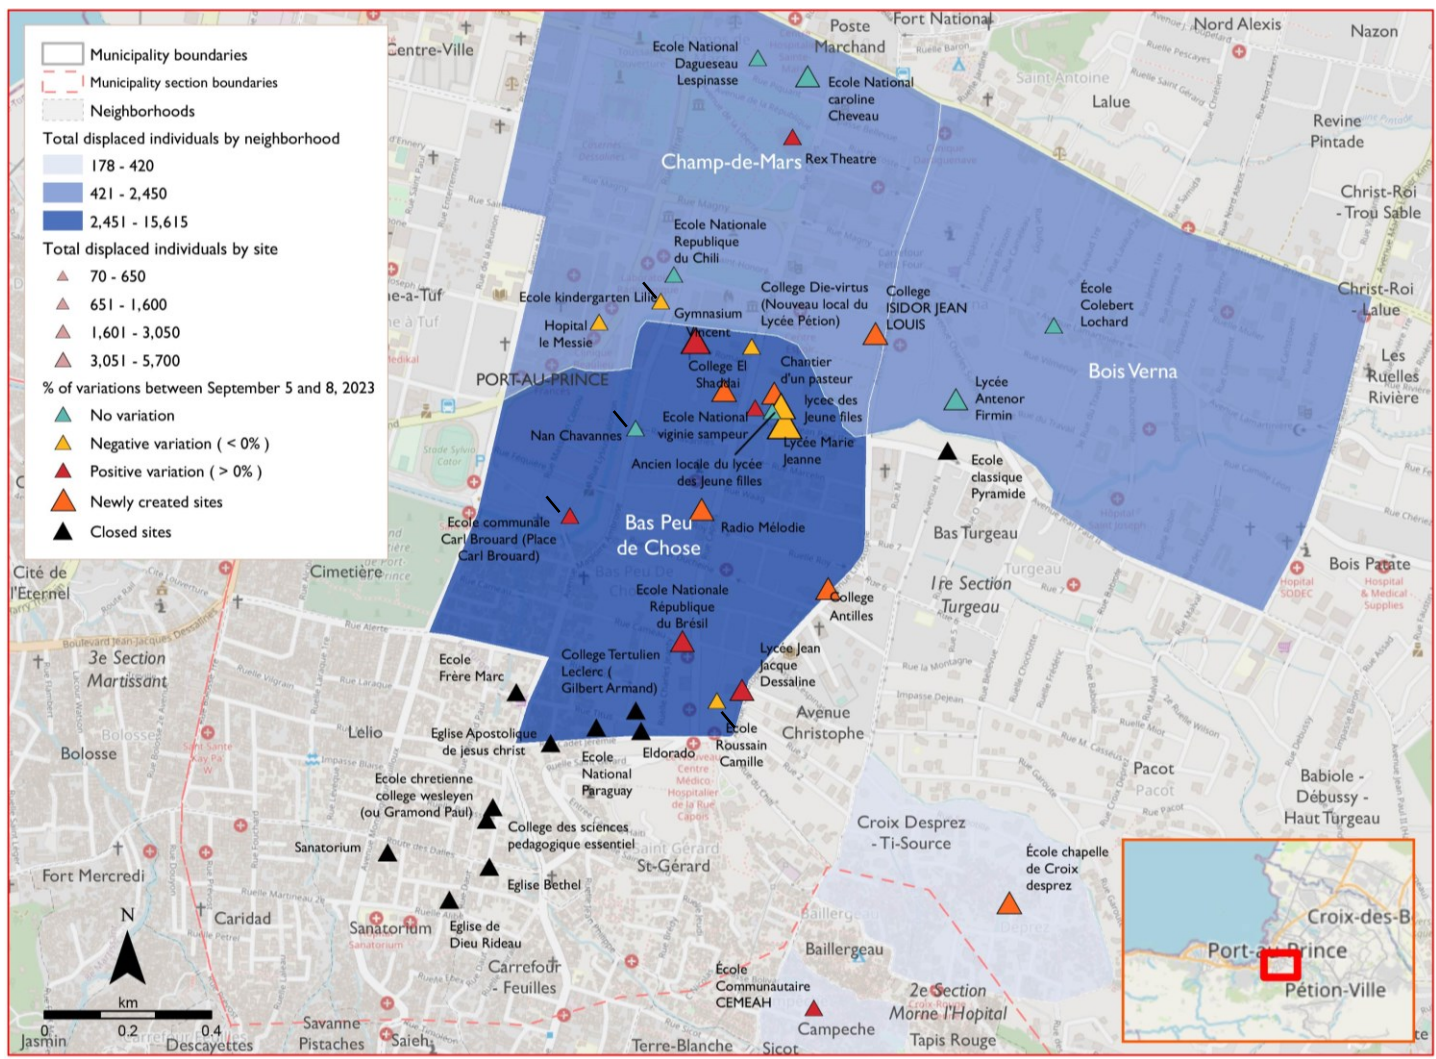

## Host locations of displaced persons

This map is for illustration purposes only. The depiction and use of boundaries, geographic names and related data shown on maps and included in this report are not warranted to be error free nor do they imply judgment on the legal status of any territory, or any endorsement or acceptance of such boundaries by IOM.

## Displaced persons hosted in sites

**26 active sites** (20 schools, 4 open air spaces, 1 hospital, 1 private construction site)  
See page 2 for further details

**4,123** Displaced households  
**20,719** Displaced individuals

## Host neighborhoods

Neighborhoods	# of Sites	# of IDPs as of 08 September
Bas Peu de Chose	15	15,615
Bois Verna	3	2,450
Champ-de-Mars	6	2,056
Croix Desprez - Ti-Source	1	420
Campeche	1	178
<b>Total</b>	<b>26</b>	<b>20,719</b>