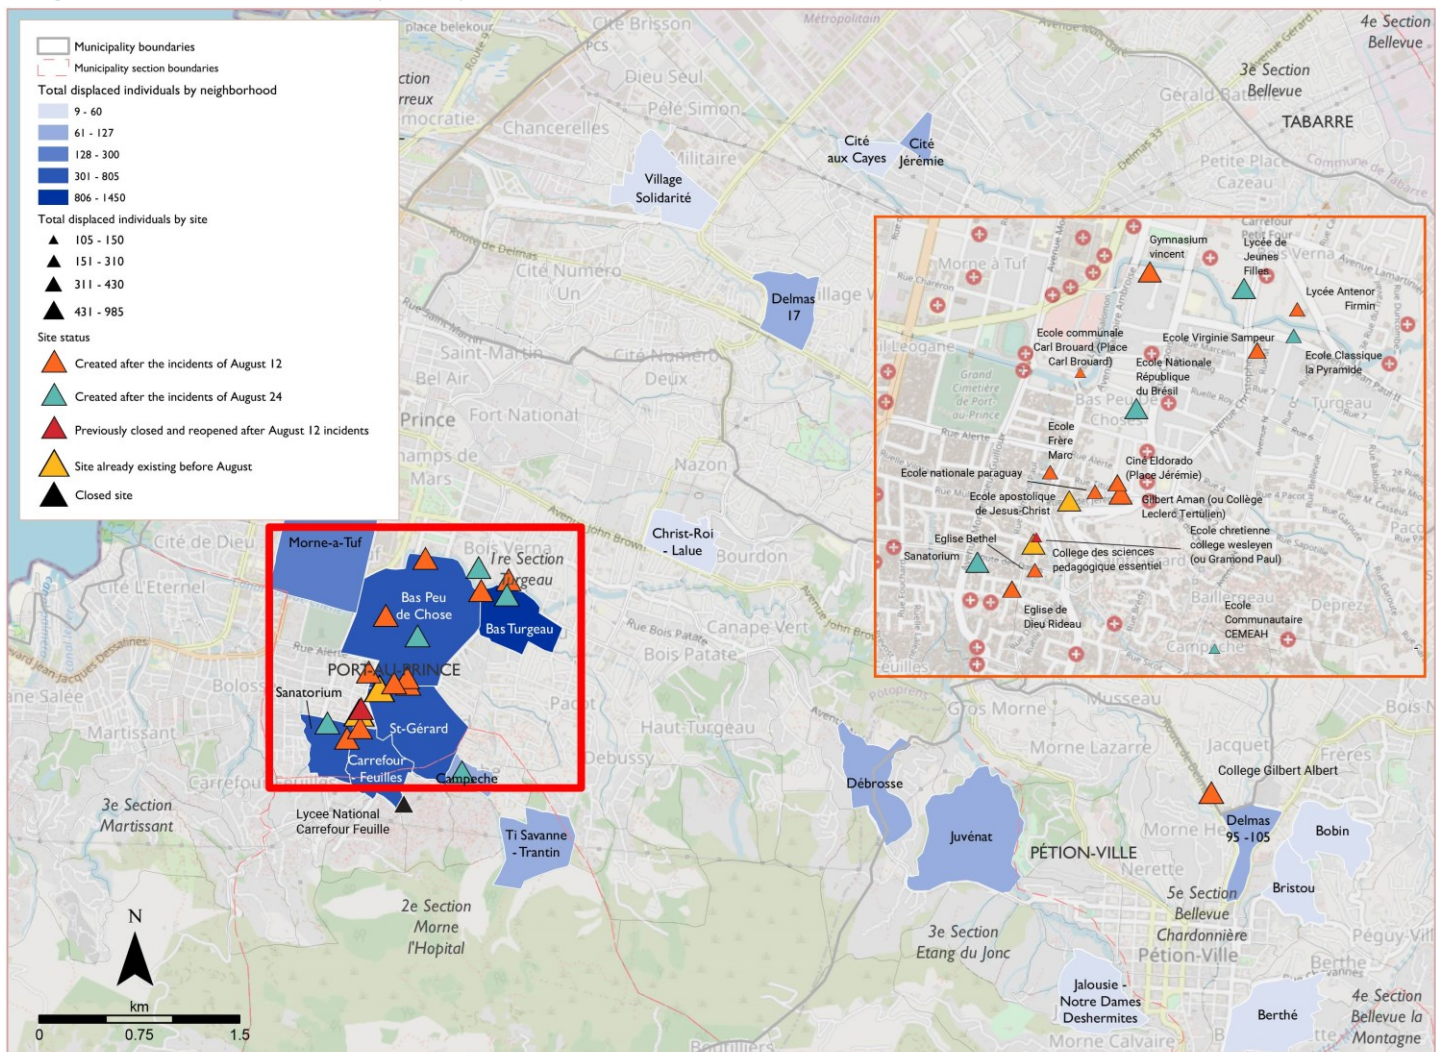

Origins and host locations of displaced persons

Displaced persons due to violence that occurred on 24 August 2023

1,139 Displaced households
5,478 Displaced individuals

4,345 individuals (889 households) in sites (79%) — see page 2 for more details

1,133 individuals (250 households) in host communities (21%)
see page 3 for more details

Number of displaced persons in sites since the beginning of violence on 12 August 2023

Sites status	# of sites	# of IDPs due to violence on 12 August	# of IDPs due to violence on 24 August	# of IDPs before August	Total of IDPs
Created following the violence of 12 August	11	2,580	1,710	0	4,290
Previously closed but reopened following the violence of 12 August	1	75	75	0	150
Created following the violence of 24 August	5	0	2,560	0	2,560
Sites existing before August 2023	2	260	0	1,470	1,730
TOTAL	19	2,915	4,345	1,470	8,730

Just over 2,000 people who took refuge at the Lycée of Carrefour-Feuilles since 12 August 2023 had to leave this site following the violence of 24 August 2023 to seek refuge in the Ciné Eldorado site and in a new site in the school of République nationale du Brésil as well as in host families.