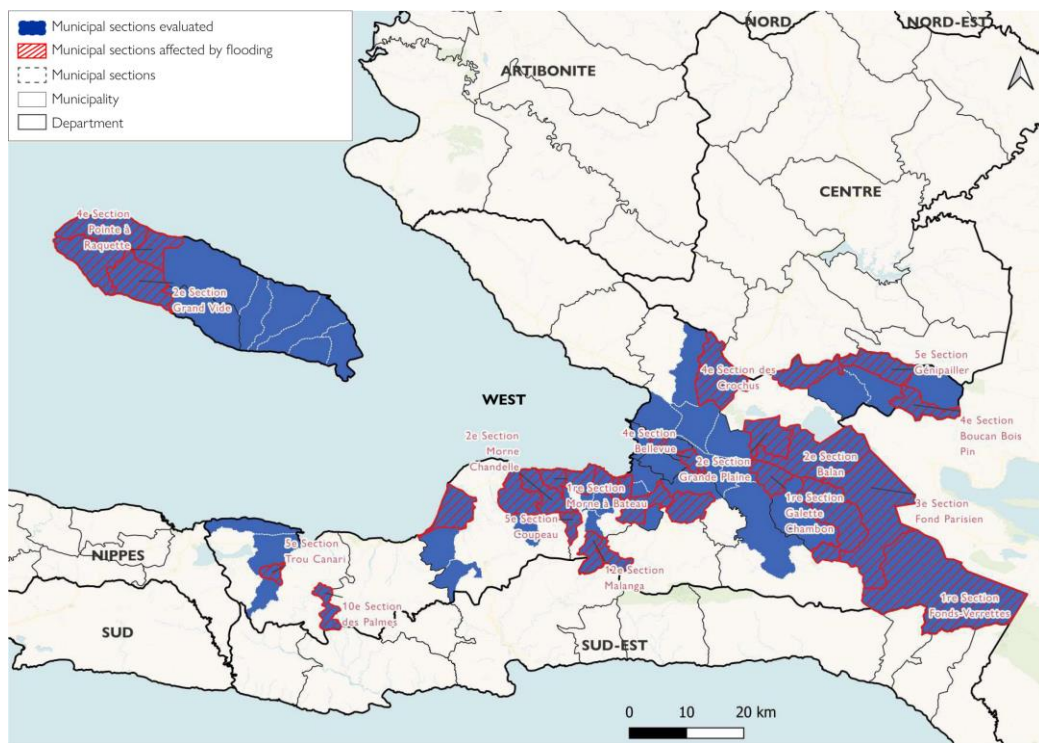

METHODOLOGY AND SUMMARY

The objective of the Emergency Tracking Tool (ETT) is to collect information on large and sudden population movements as well as security and climatic emergencies. Information is collected through phone interviews with key informants and direct observation.

This information was gathered following the floods in Haiti on **June 3, 2023**, which affected the inhabitants of several communes and led to the creation of nine new sites. The assessments were carried out with key informants by telephone. A displacement assessment of Metropolitan zone will follow this ETT. Following ETT 18.1 and 18.2, we launched our flood data collection tool with our key informants from June 6 to 15 in the West department, covering 16 communes, 62 communal sections and 352 neighborhoods. This data enabled us to update our estimate of the total number of displaced people. The results show that 9,119 people are internally displaced, including 1,826 households. Of these, 5,009 people are living in sites, including 1,166 households.

1. Map of communal sections assessed and affected by flooding in the West department

This map is provided for illustrative purposes only. The boundaries and names shown and the use of them on this map may contain errors and do not imply any judgement on the part of IOM concerning the legal status of any territory, or the official recognition or acceptance of such boundaries.

DEMOGRAPHICS

1 826 displaced households (**9 119** individuals)

Communes	# displaced households	# displaced individuals
Cité Soleil	897	3 990
Tabarre	348	2 370
Delmas	162	654
Ganthier	100	800
Port-au-Prince	83	402
Croix-Des-Bouquets	80	200
Thomazeau	50	250
Carrefour	48	220
Gressier	31	125
Petit-Goâve	20	80
Pointe à Raquette	7	28
Total	1 826	9 119