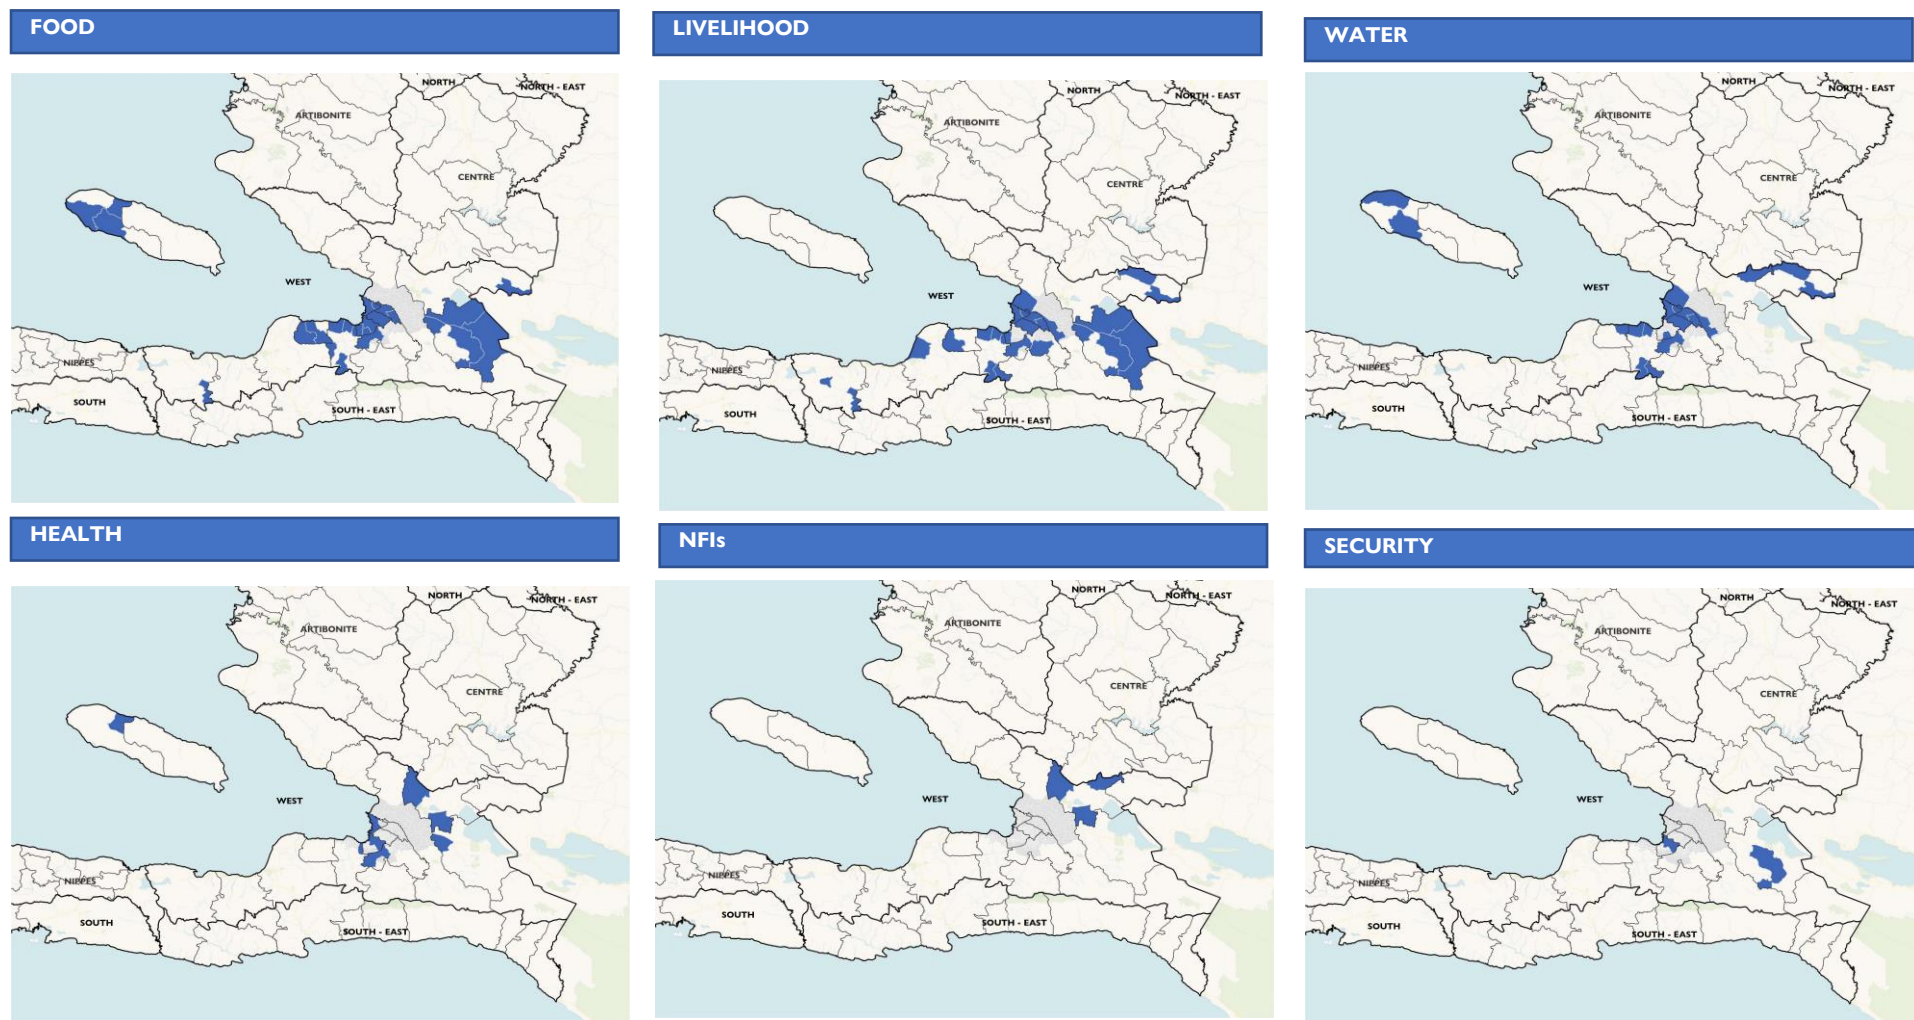

3. Map of priority needs by communal section

This map is provided for illustrative purposes only. The boundaries and names shown and the use of them on this map may contain errors and do not imply any judgement on the part of IOM concerning the legal status of any territory, or the official recognition or acceptance of such boundaries.