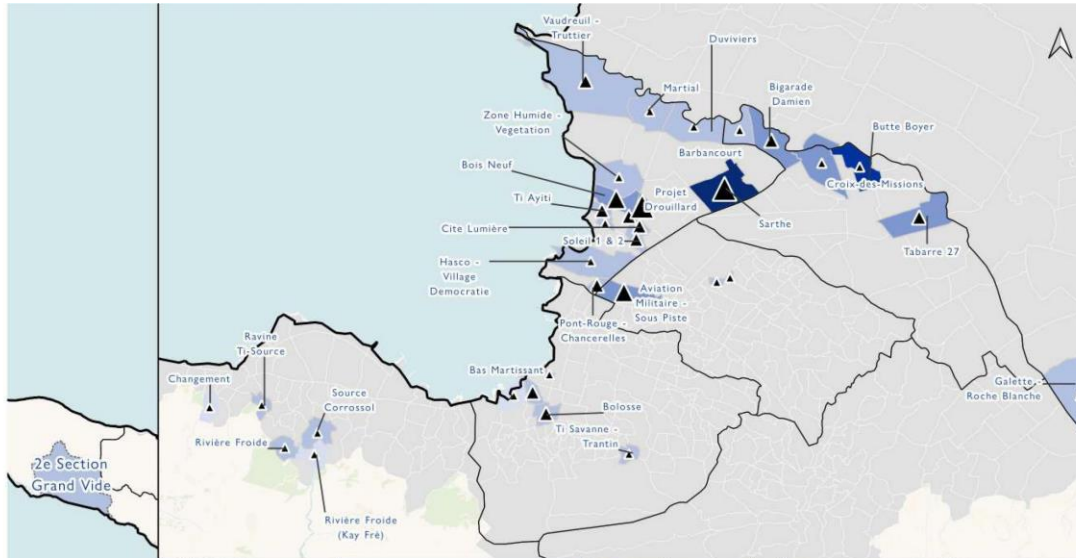

This information was gathered following the floods in Haiti on **June 3, 2023**, which affected the inhabitants of several communes and led to the creation of nine new sites. The assessments were carried out with key informants by telephone. A displacement assessment of Metropolitan zone will follow this ETT. Following ETT 18.1 and 18.2, we launched our flood data collection tool with our key informants from June 6 to 15 in the West department, covering 16 communes, 62 communal sections and 352 neighborhoods. This data enabled us to update our estimate of the total number of displaced people. The results show that 9,119 people are internally displaced, including 1,826 households. Of these, 5,009 people are living in sites, including 1,166 households.

DEMOGRAPHICS

1 826 displaced households (**9 119** individuals)

Communes	# displaced households	# displaced individuals
Cité Soleil	897	3 990
Tabarre	348	2 370
Delmas	162	654
Ganthier	100	800
Port-au-Prince	83	402
Croix-Des-Bouquets	80	200
Thomazeau	50	250
Carrefour	48	220
Gressier	31	125
Petit-Goâve	20	80
Pointe à Raquette	7	28
Total	1 826	9 119

2. Map of Displacements due to Flooding in the West Department

Communal sections for PDIs

IDP reception areas

IDP reception sites

- Districts
- Minicipality
- Department

55% individuals moved to a site

SUMMARY TABLE OF INDIVIDUALS DISPLACED ON SITE

Communes	# displaced households on site	# displaced individuals on site
Cité Soleil	755	3 270
Delmas	145	575
Tabarre	93	445
Port-au-Prince	63	319
Croix-Des-Bouquets	60	150
Thomazeau	50	250
Petit-Goâve	0	0
Carrefour	0	0
Pointe à Raquette	0	0
Ganthier	0	0
Gressier	0	0
Total	1 166	5 009