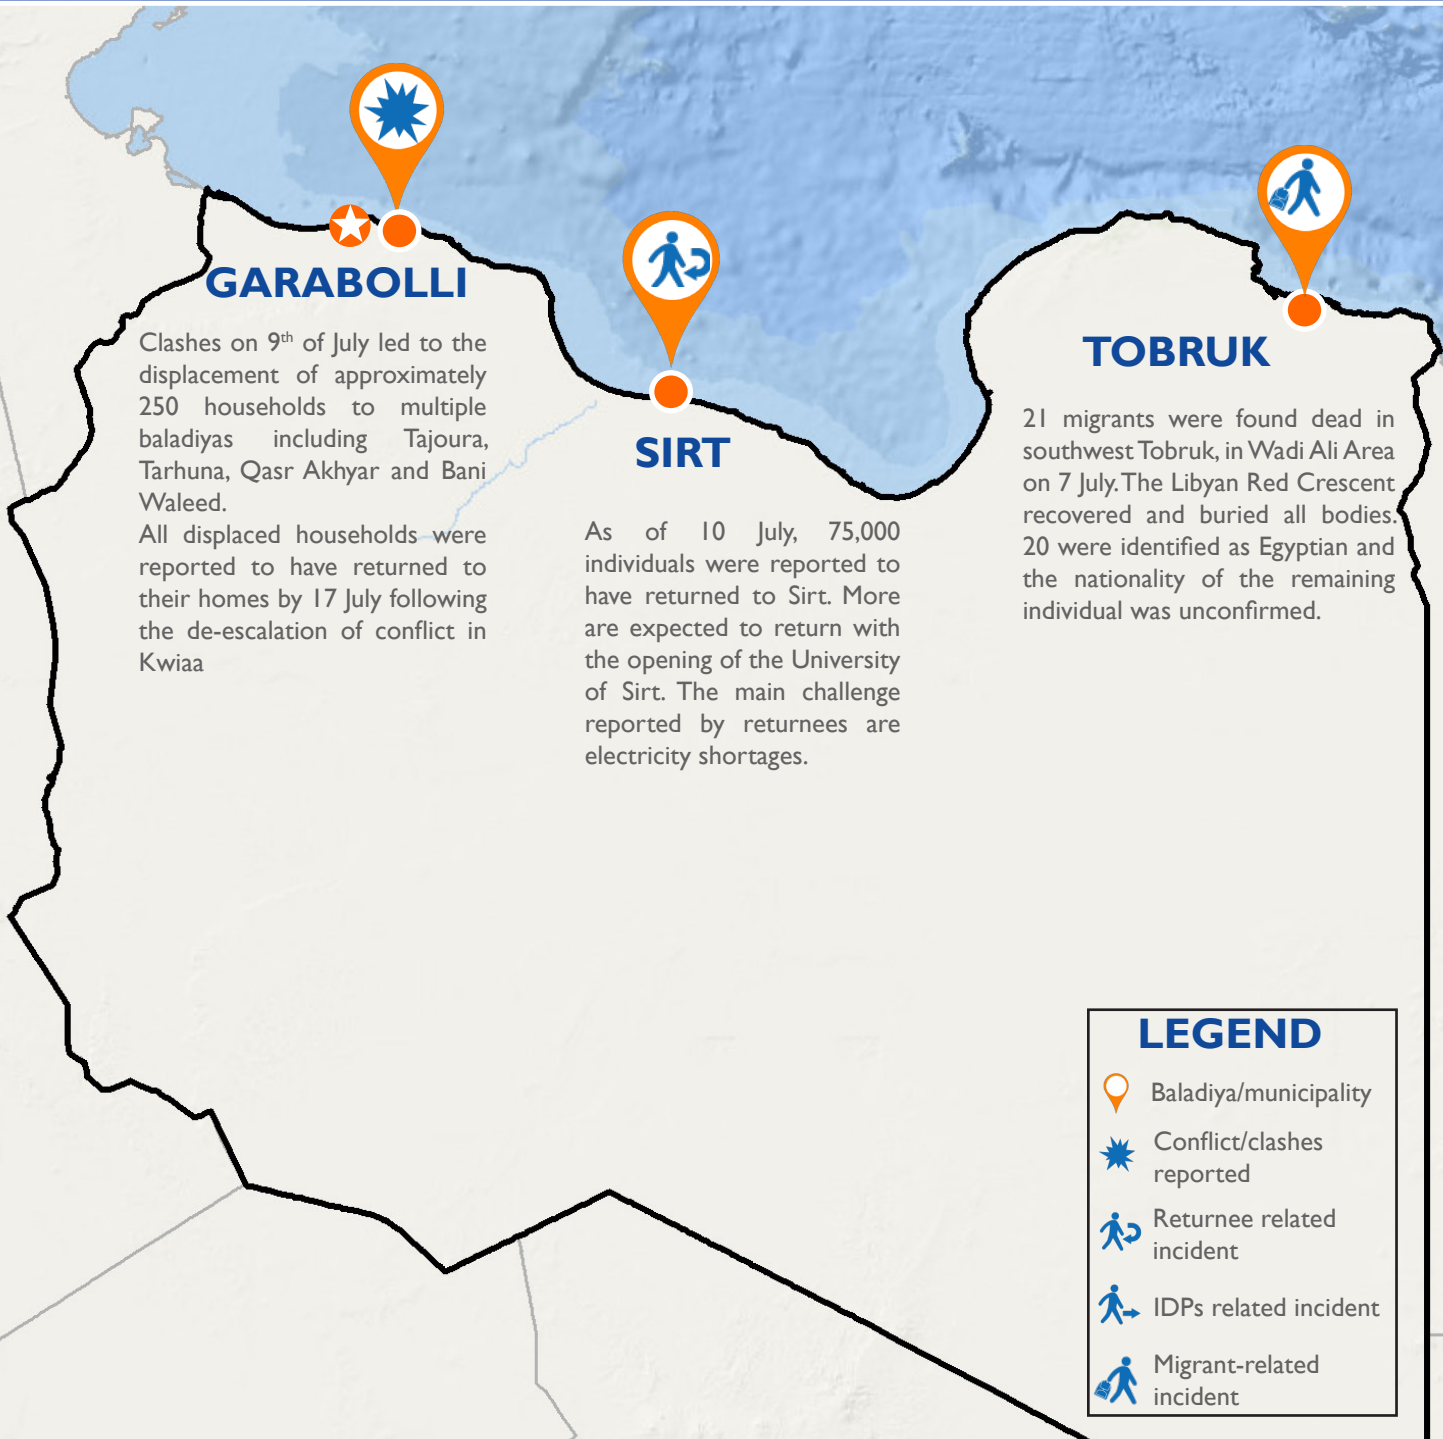

**DTM**

THE UN MIGRATION AGENCY

# DISPLACEMENT EVENT TRACKER - BIWEEKLY UPDATE

1 - 18 July 2017

The Event Tracker is part of IOM Libya's Displacement Tracking Matrix (DTM) programme. DTM is a suite of tools that provide a comprehensive articulation of Libya's human mobility patterns. The Event Tracker is a biweekly tool collecting and triangulating information on the whole of Libya on any incidents related to IDPs, returnees and migrants, especially in regards to large population movements updates on border closures and new routes. For more information visit [www.globaldtm.info/libya](http://www.globaldtm.info/libya).

Disclaimer: DTM's Event Tracker is sourced through DTM staff and partners and is triangulated with data collected through DTM's Flow Monitoring and Mobility Tracking components. All data reported in the Event Tracker is considered as reported and is validated in all final reports published by Flow Monitoring and Mobility Tracking.