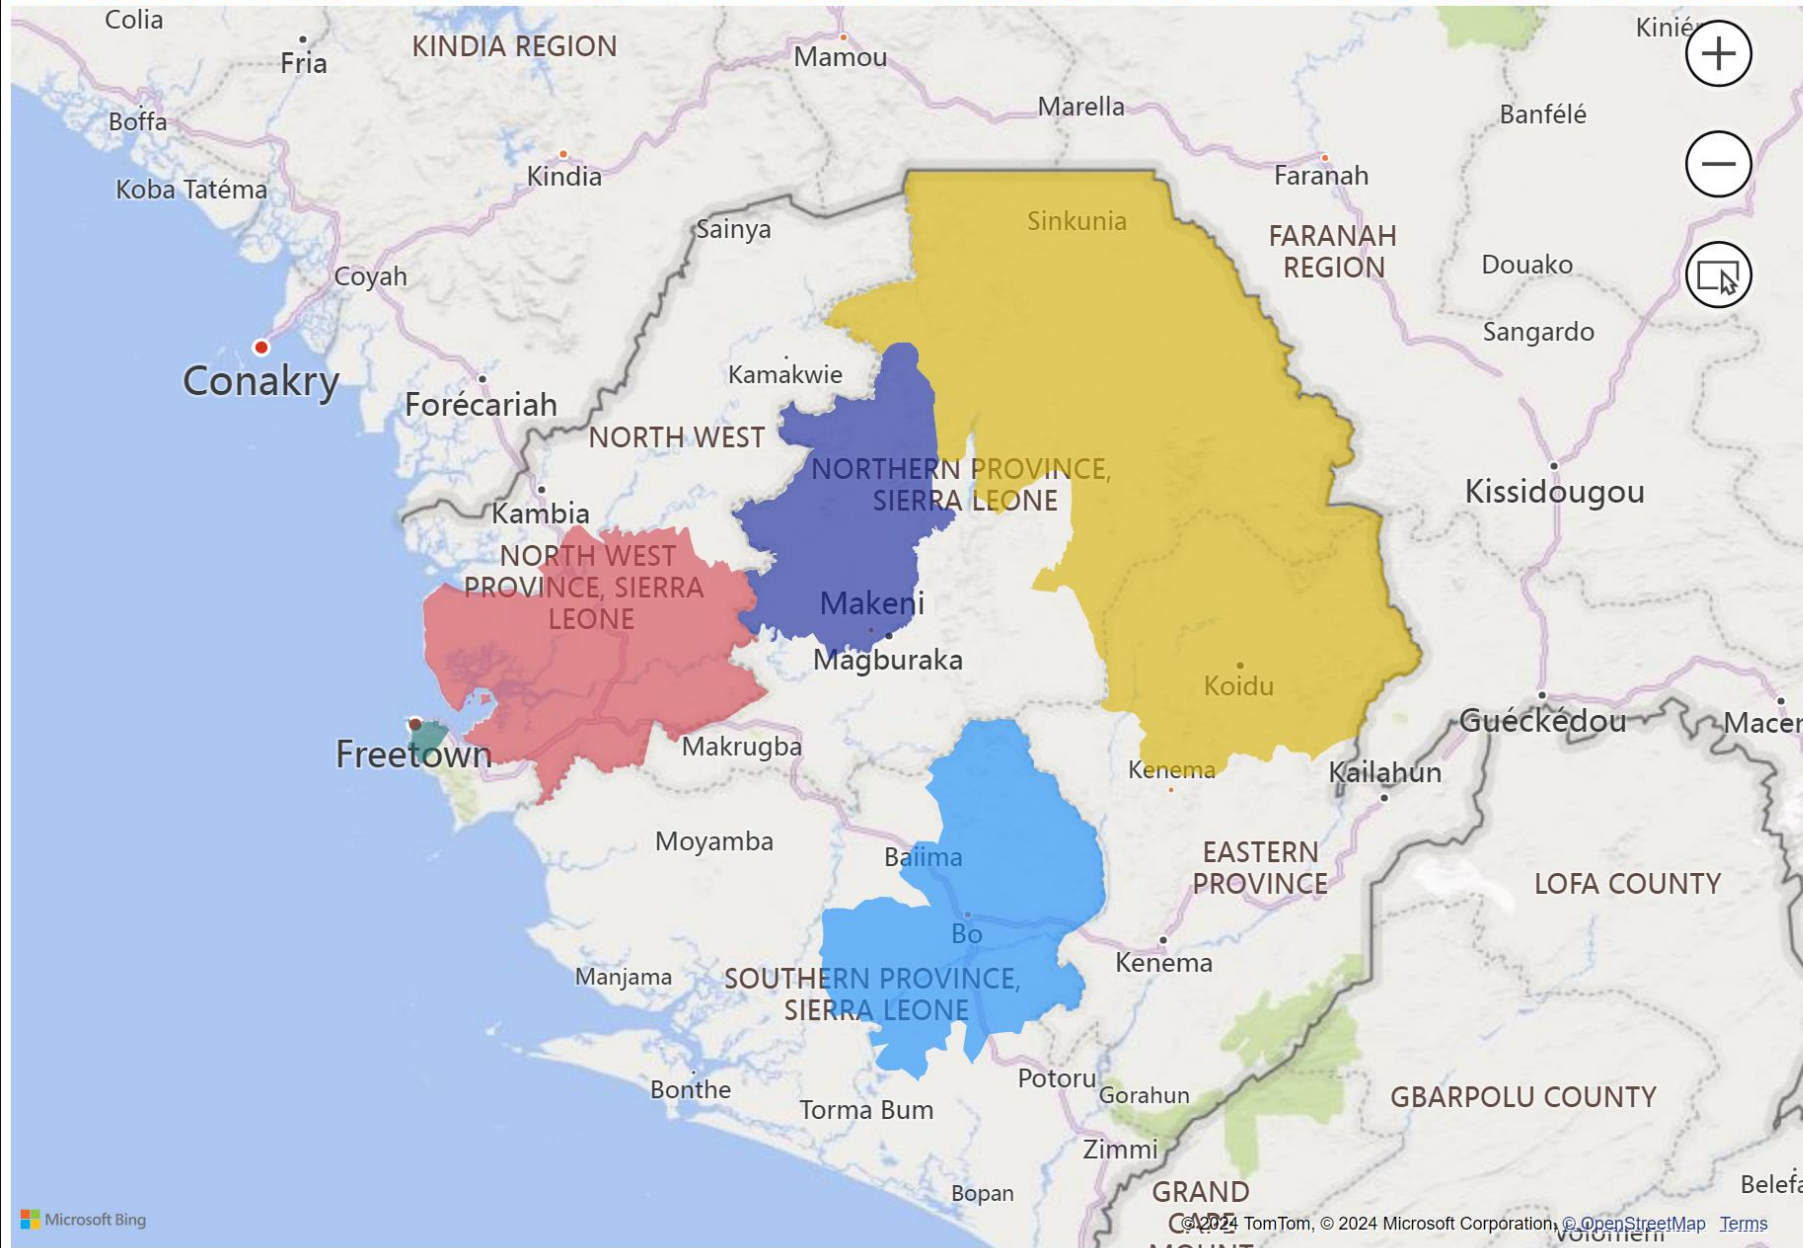

Date of Return:
21/03/2024

Sending Mission:
Niger

Data Collection
Location: FNA

Data Collected By:
MPRR Enumerators

Age Categories of Returnees

Highest Level of Education attained

Gender Disaggregation of Returnees

Pre Migration Residence-Districts

Pre-Migration District of Residence

Sum of S.NO by Pre Migration Residence and Pre Migration Residence

Pre Migration Residence

- Bo District
- Bombali District
- Freetown: Western Rural
- Freetown: Western Urban
- Kambia
- Kenema
- Koinadugu District
- Kono
- Port Loko District
- Western Area Urban

Pre Migration Residence	Sum of S.NO
Bo District	4
Bombali District	5
Freetown: Western Rural	30
Freetown: Western Urban	65
Kambia	1
Kenema	3
Koinadugu District	2
Kono	1
Port Loko District	2

Pre-Migration Occupation

Preferred Form of Reintegration

District of Return

- District of Return**
- Bombali District
 - Freetown: Western Rural
 - Freetown: Western Urban
 - Kenema District
 - Koinadugu District
 - Port Loko District