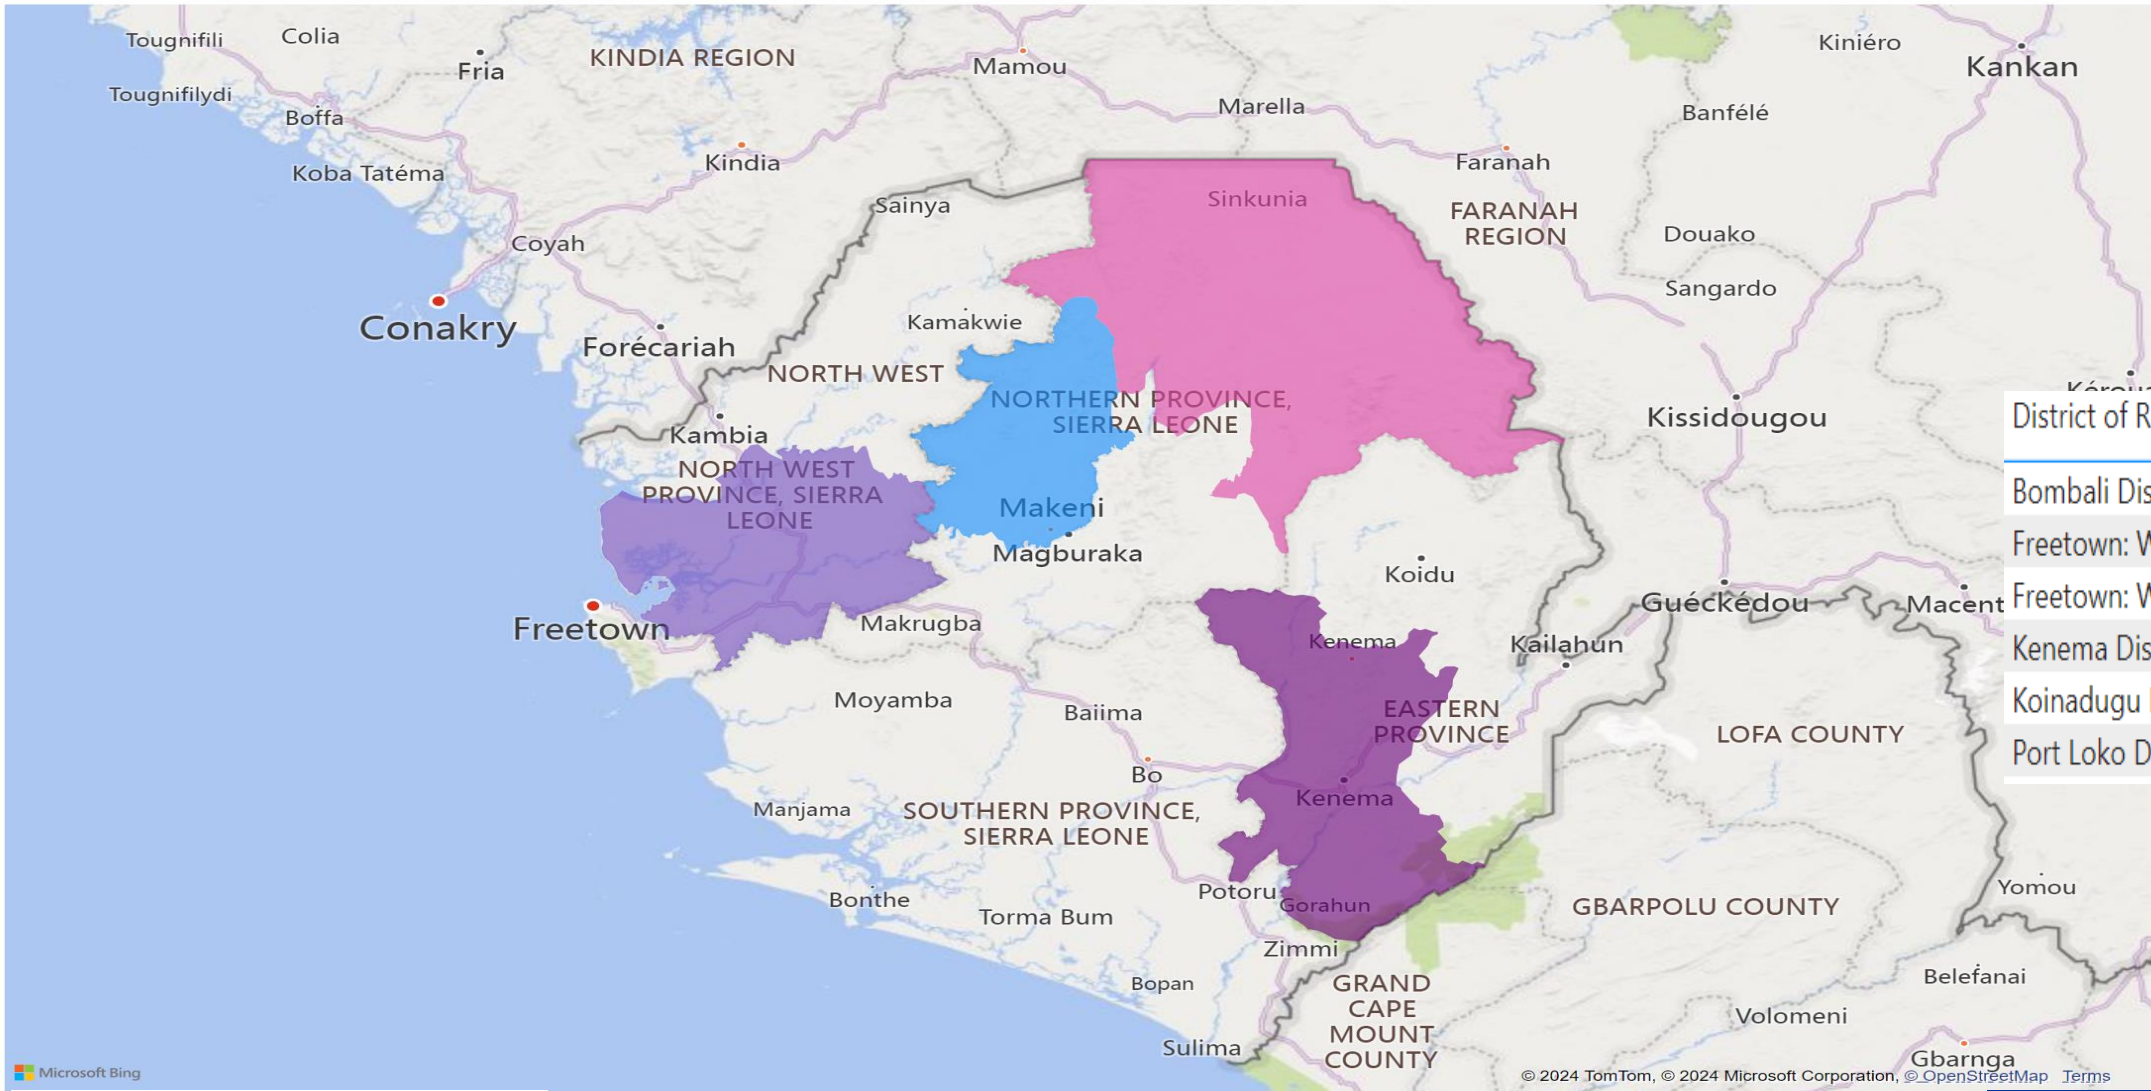

Pre Migration Residence-Districts

Pre-Migration District of Residence

Sum of S.NO by Pre Migration Residence and Pre Migration Residence

Pre Migration Residence

- Bo District
- Bombali District
- Freetown: Western Rural
- Freetown: Western Urban
- Kambia
- Kenema
- Koinadugu District
- Kono
- Port Loko District
- Western Area Urban

Pre Migration Residence	Sum of S.NO
Bo District	4
Bombali District	5
Freetown: Western Rural	30
Freetown: Western Urban	65
Kambia	1
Kenema	3
Koinadugu District	2
Kono	1
Port Loko District	2

Pre-Migration Occupation

Preferred Form of Reintegration

District of Return

- District of Return**
- Bombali District
 - Freetown: Western Rural
 - Freetown: Western Urban
 - Kenema District
 - Koinadugu District
 - Port Loko District

District of Return	Sum of S.NO
Bombali District	6
Freetown: Western Rural	31
Freetown: Western Urban	69
Kenema District	3
Koinadugu District	1
Port Loko District	3

Microsoft Bing

© 2024 TomTom, © 2024 Microsoft Corporation, © OpenStreetMap