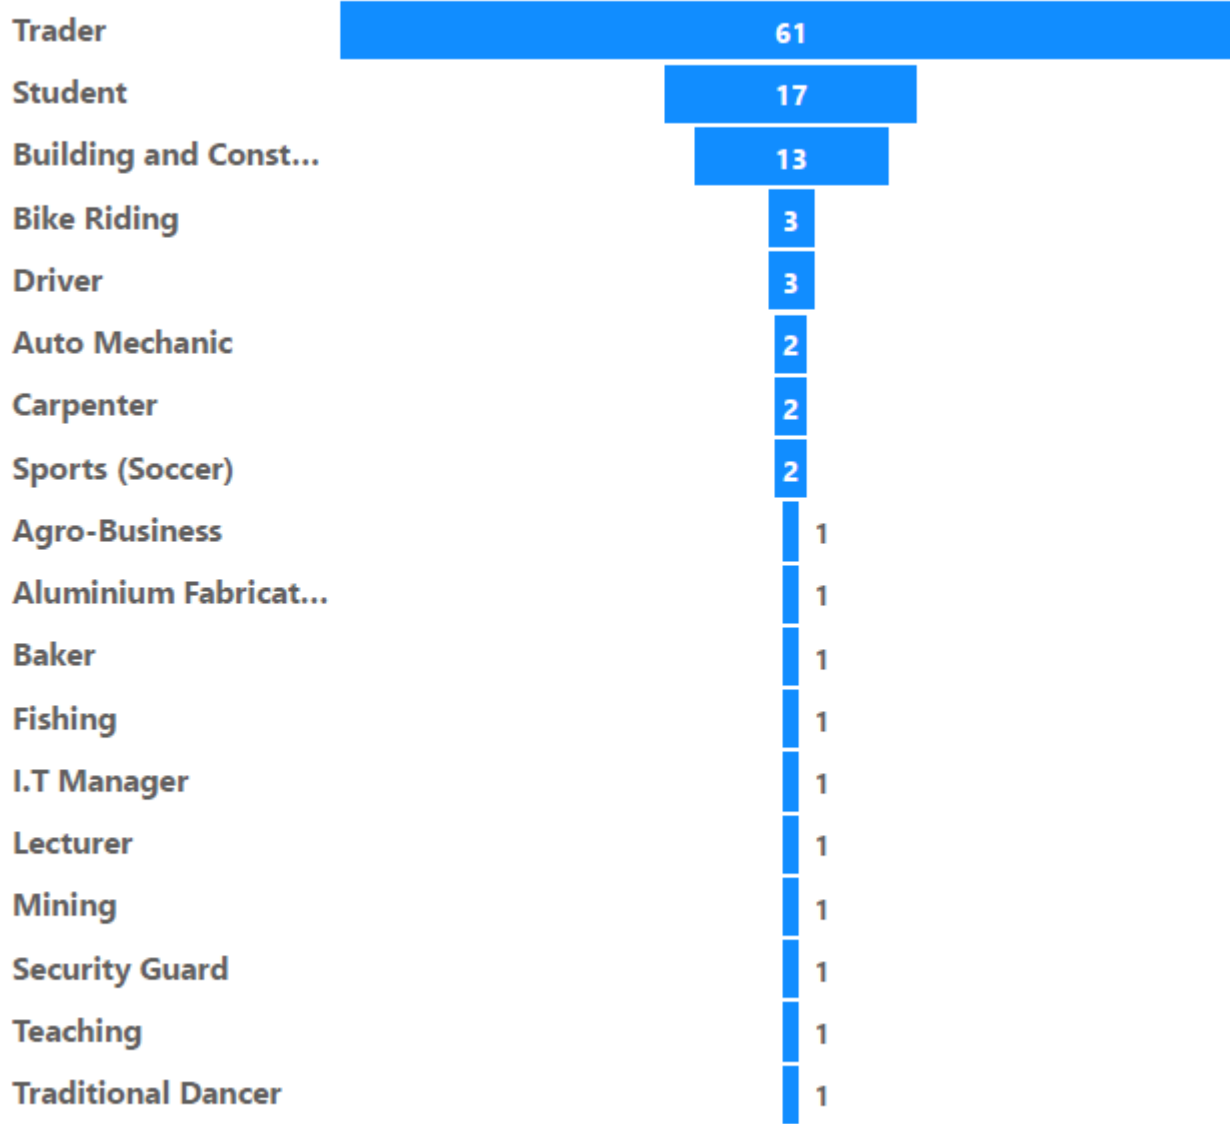

Pre-Migration Occupation