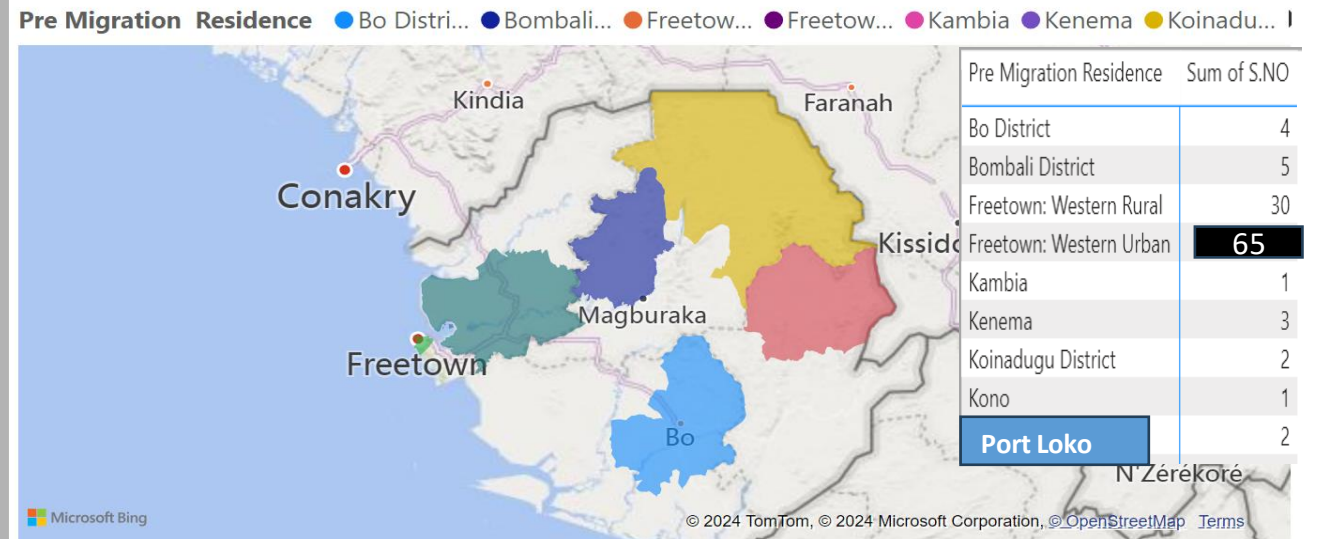

Profile of Returnees

Chartered Flight
21st March 2024

NUMBER OF RETURNEES

NUMBER OF RETURNEES PROFILED

113

Context

This support is provided under the Migrant Protection, Return, and Reintegration (MPRR) Programme funded by the European Union. The MPRR program in Sierra Leone has the overall objective to contribute to the protection of vulnerable and stranded migrants, through assisted voluntary return, and provision of sustainable reintegration assistance to returning migrants in Sierra Leone.

Date of Return:
21/03/2024

Sending Mission:
Niger

Data Collection
Location: FNA

Data Collected By:
MPRR Enumerators

Age Categories of Returnees

Highest Level of Education attained

Gender Disaggregation of Returnees

Pre Migration Residence-Districts

Pre-Migration District of Residence

Sum of S.NO by Pre Migration Residence and Pre Migration Residence

Pre Migration Residence

- Bo District
- Bombali District
- Freetown: Western Rural
- Freetown: Western Urban
- Kambia
- Kenema
- Koinadugu District
- Kono
- Port Loko District
- Western Area Urban

Pre Migration Residence	Sum of S.NO
Bo District	4
Bombali District	5
Freetown: Western Rural	30
Freetown: Western Urban	65
Kambia	1
Kenema	3
Koinadugu District	2
Kono	1
Port Loko District	2

Pre-Migration Occupation