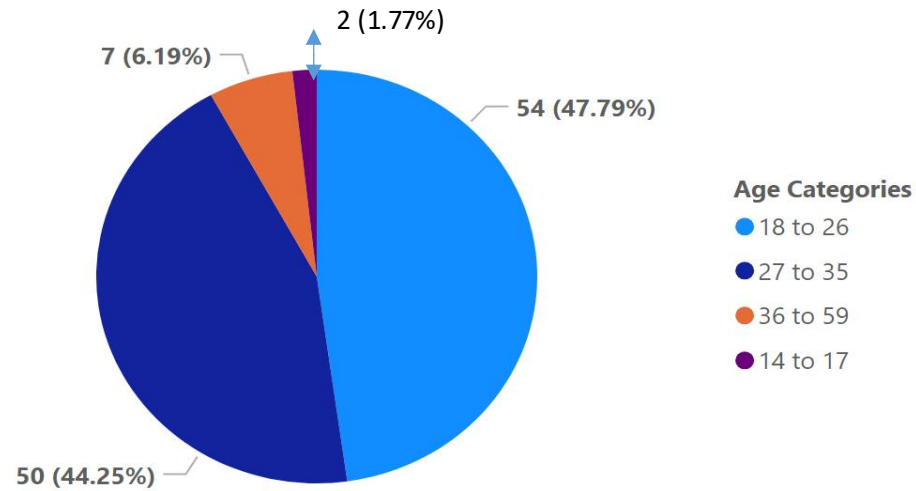

Date of Return:
21/03/2024

Sending Mission:
Niger

Data Collection
Location: FNA

Data Collected By:
MPRR Enumerators

Age Categories of Returnees