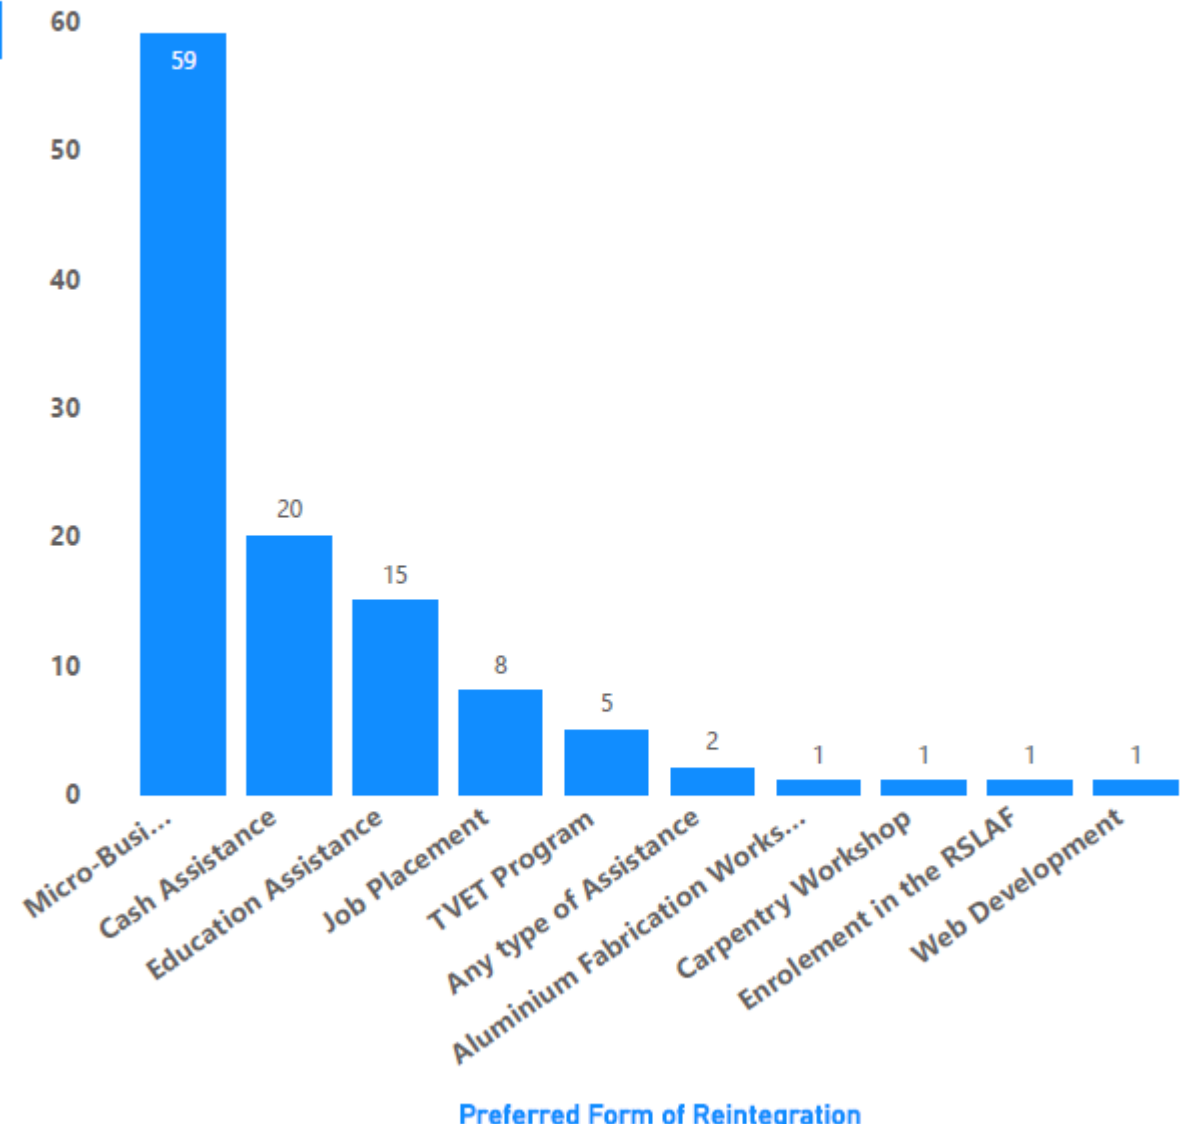

Preferred Form of Reintegration