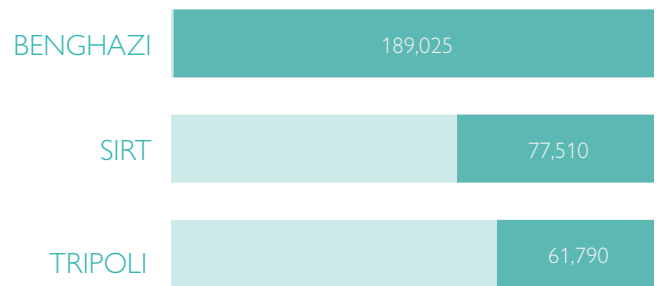

KEY FINDINGS (ROUND 28)

IDPs

355,672
IDPs IN LIBYA

97%
WERE DISPLACED DUE TO
THE DETERIORATION OF THE
SECURITY SITUATION

60%
OF IDPS LIVE IN SELF-PAID
RENTED ACCOMMODATION

Returnees

447,707
RETURNEES IN LIBYA

DECLINE IN RETURNS
OBSERVED DUE TO LACK
OF SECURITY

83%
OF RETURNEES LIVE IN
THEIR PREVIOUS HOMES

TOP 3 REGIONS WITH IDPs

TOP 3 REGIONS WITH RETURNEES

659 of 667
COMMUNITIES

100% of
MUNICIPALITIES

2,578 INTERVIEWS WITH KEY INFORMANTS
(ROUND 28, MOBILITY TRACKING)

100% COVERAGE