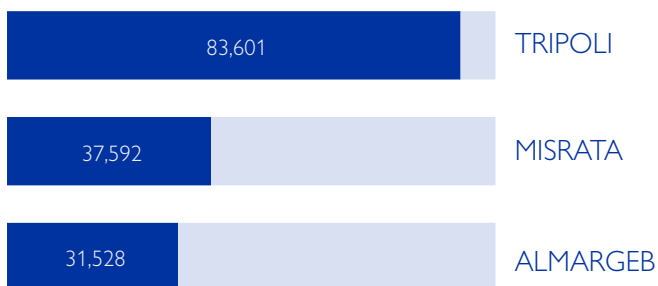

KEY FINDINGS (ROUND 28)

IDPs

355,672
IDPs IN LIBYA

97%
WERE DISPLACED DUE TO
THE DETERIORATION OF THE
SECURITY SITUATION

60%
OF IDPS LIVE IN SELF-PAID
RENTED ACCOMMODATION

Returnees

447,707
RETURNEES IN LIBYA

DECLINE IN RETURNS
OBSERVED DUE TO LACK
OF SECURITY

83%
OF RETURNEES LIVE IN
THEIR PREVIOUS HOMES

TOP 3 REGIONS WITH IDPs

TOP 3 REGIONS WITH RETURNEES

659 of 667
COMMUNITIES

100% of
MUNICIPALITIES

2,578 INTERVIEWS WITH KEY INFORMANTS
(ROUND 28, MOBILITY TRACKING)