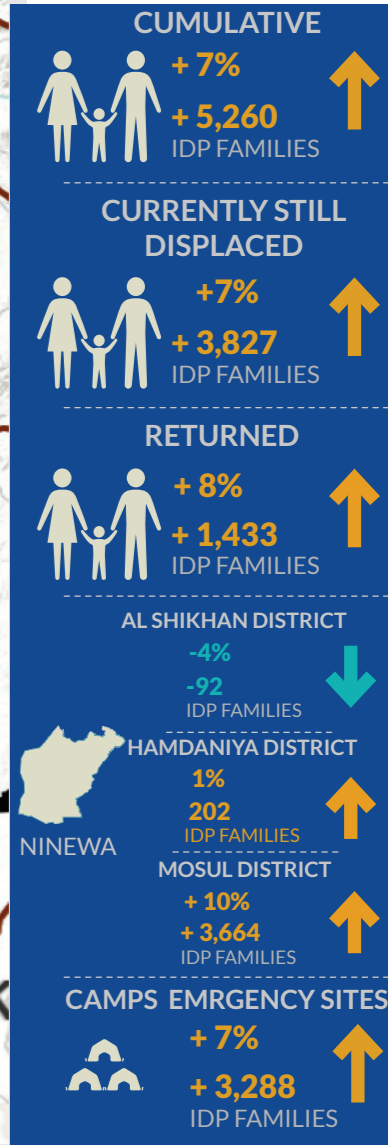

DISPLACEMENT TRACKING MATRIX EMERGENCY TRACKING

FACTSHEET #27 - MOSUL OPERATIONS FROM 17 OCTOBER TO 04 MAY

The Emergency Tracking (ET) system is a crisis-based tool that aims at tracking sudden displacement or return movements triggered by specific crises. The ET figures reported on this portal are not cumulative of the all persons affected by the Mosul crisis thus far, rather the ET update provides only a snapshot of

the current displacement situation for the indicated date. The data and information reported on this page are related solely to the displacement caused by the Mosul operations which started on 17 October 2016. Find more information at the Mosul Data Portal: <http://iraqdtm.iom.int/EmergencyTracking.aspx>

CUMULATIVE FIGURES

NUMBER OF IDPS BY MAIN DISTRICT OF DISPLACEMENT

NUMBER OF IDPS BY SHELTER CATEGORY

DISPLACEMENT TIMELINE FROM 17 OCTOBER: WEEKLY UPDATES

LAST WEEK DAILY UPDATES (FROM 30.04 TO 04.05)