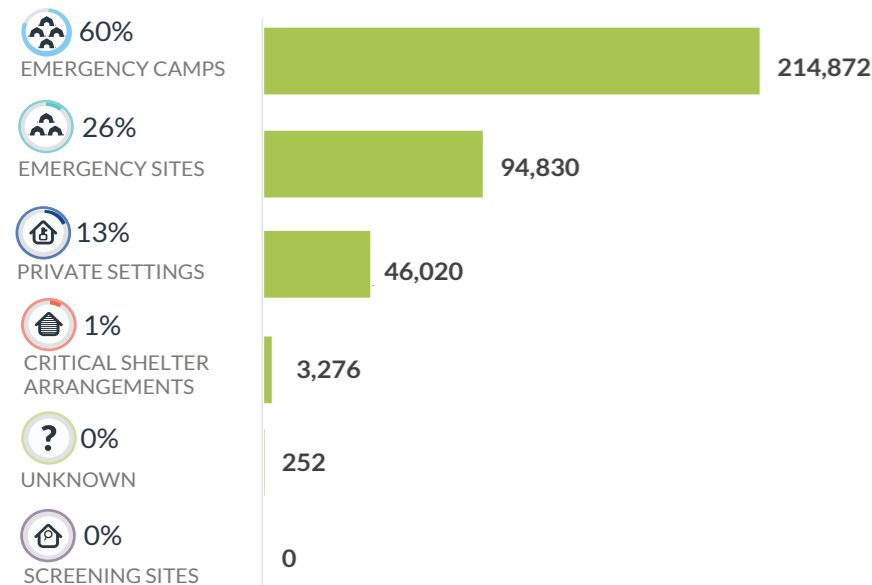

DISPLACEMENT TRACKING MATRIX EMERGENCY TRACKING

FACTSHEET #27 - MOSUL OPERATIONS FROM 17 OCTOBER TO 04 MAY

The Emergency Tracking (ET) system is a crisis-based tool that aims at tracking sudden displacement or return movements triggered by specific crises. The ET figures reported on this portal are not cumulative of the all persons affected by the Mosul crisis thus far, rather the ET update provides only a snapshot of

the current displacement situation for the indicated date. The data and information reported on this page are related solely to the displacement caused by the Mosul operations which started on 17 October 2016. Find more information at the Mosul Data Portal: <http://iraqdtm.iom.int/EmergencyTracking.aspx>

CUMULATIVE FIGURES

NUMBER OF IDPS BY MAIN DISTRICT OF DISPLACEMENT

NUMBER OF IDPS BY SHELTER CATEGORY

DISPLACEMENT TIMELINE FROM 17 OCTOBER: WEEKLY UPDATES

LAST WEEK DAILY UPDATES (FROM 30.04 TO 04.05)