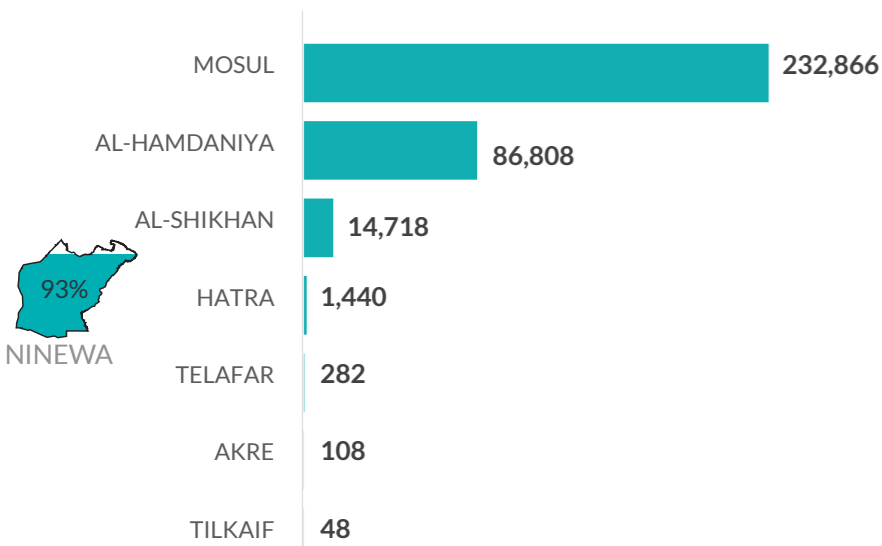

DISPLACEMENT TRACKING MATRIX EMERGENCY TRACKING

FACTSHEET #27 - MOSUL OPERATIONS FROM 17 OCTOBER TO 04 MAY

The Emergency Tracking (ET) system is a crisis-based tool that aims at tracking sudden displacement or return movements triggered by specific crises. The ET figures reported on this portal are not cumulative of the all persons affected by the Mosul crisis thus far, rather the ET update provides only a snapshot of

the current displacement situation for the indicated date. The data and information reported on this page are related solely to the displacement caused by the Mosul operations which started on 17 October 2016. Find more information at the Mosul Data Portal: <http://iraqdtm.iom.int/EmergencyTracking.aspx>

CUMULATIVE FIGURES

NUMBER OF IDPS BY MAIN DISTRICT OF DISPLACEMENT

NUMBER OF IDPS BY SHELTER CATEGORY

DISPLACEMENT TIMELINE FROM 17 OCTOBER: WEEKLY UPDATES

LAST WEEK DAILY UPDATES (FROM 30.04 TO 04.05)