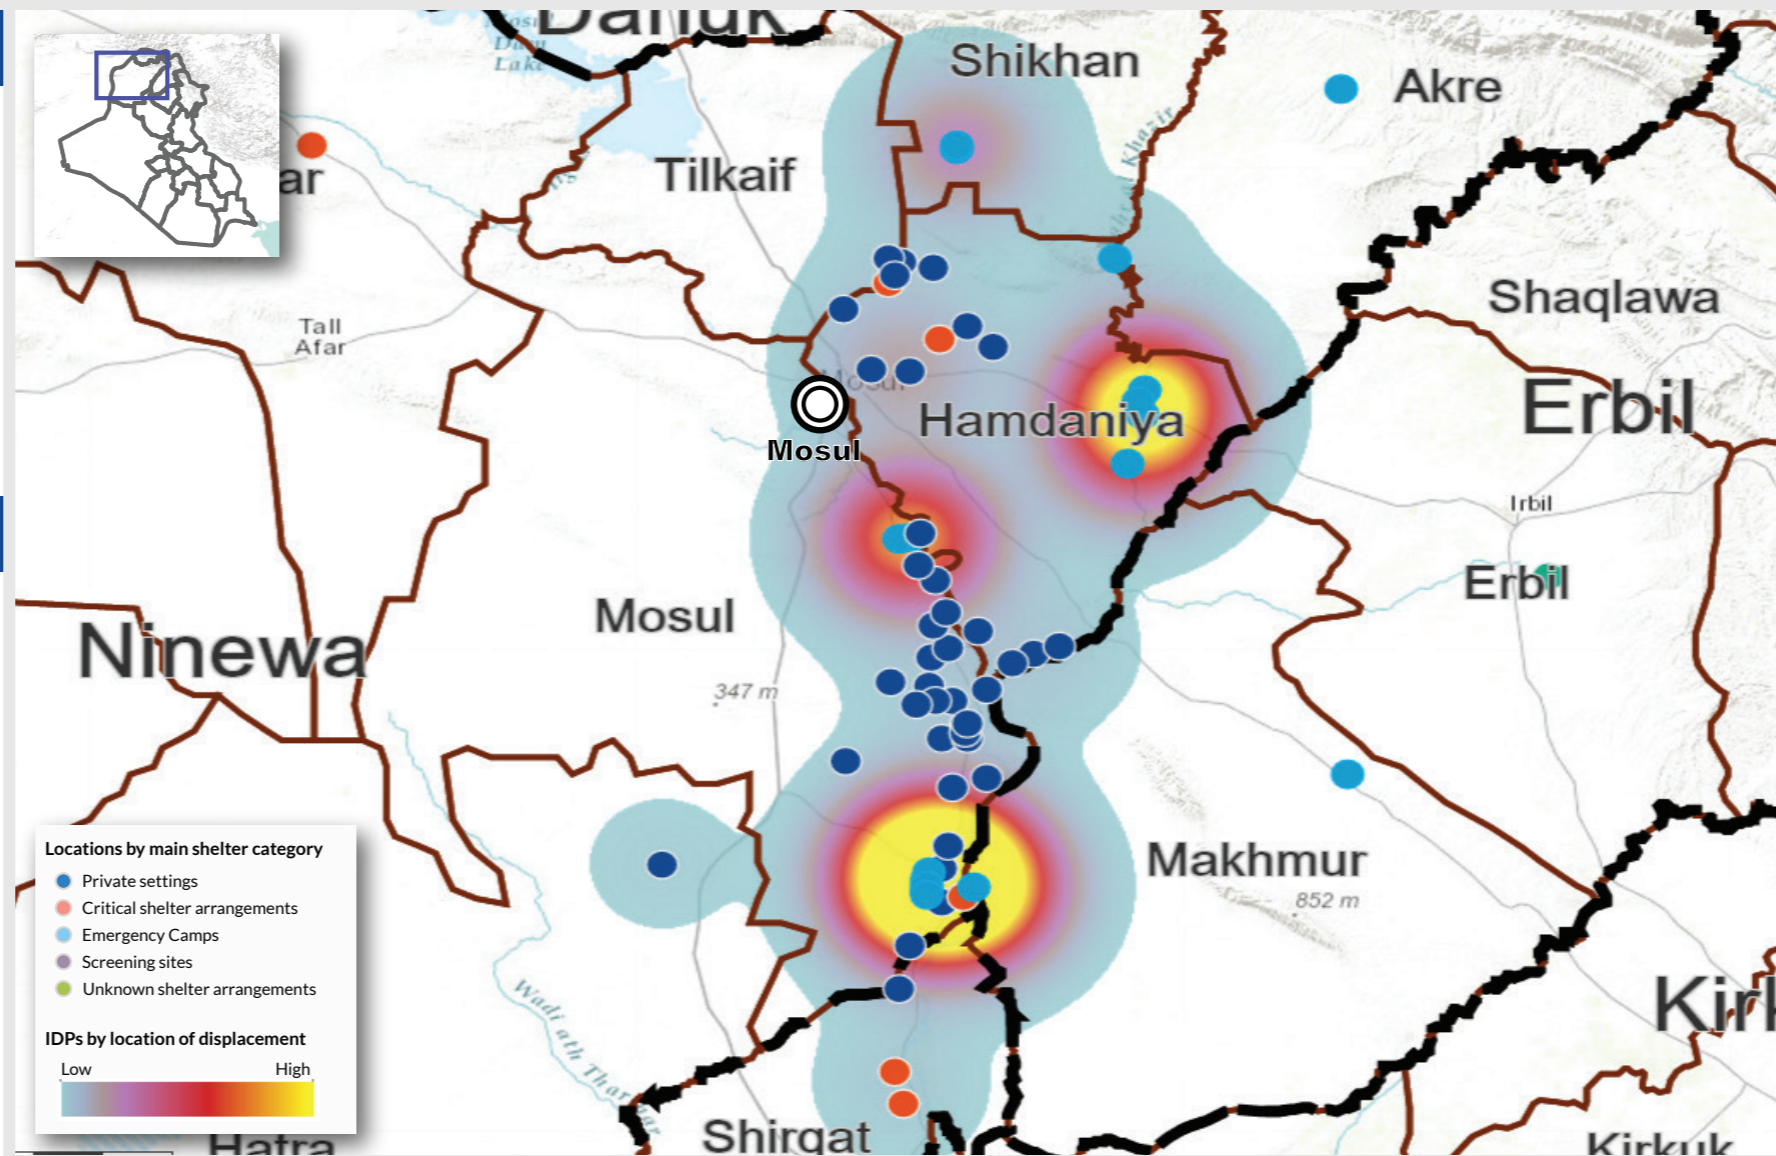

DISPLACEMENT TRACKING MATRIX EMERGENCY TRACKING

FACTSHEET #27 - MOSUL OPERATIONS FROM 17 OCTOBER TO 04 MAY

The Emergency Tracking (ET) system is a crisis-based tool that aims at tracking sudden displacement or return movements triggered by specific crises. The ET figures reported on this portal are not cumulative of the all persons affected by the Mosul crisis thus far, rather the ET update provides only a snapshot of

the current displacement situation for the indicated date. The data and information reported on this page are related solely to the displacement caused by the Mosul operations which started on 17 October 2016. Find more information at the Mosul Data Portal: <http://iraqdtm.iom.int/EmergencyTracking.aspx>

CUMULATIVE FIGURES

NUMBER OF IDPS BY MAIN DISTRICT OF DISPLACEMENT

NUMBER OF IDPS BY SHELTER CATEGORY

DISPLACEMENT TIMELINE FROM 17 OCTOBER: WEEKLY UPDATES

LAST WEEK DAILY UPDATES (FROM 30.04 TO 04.05)