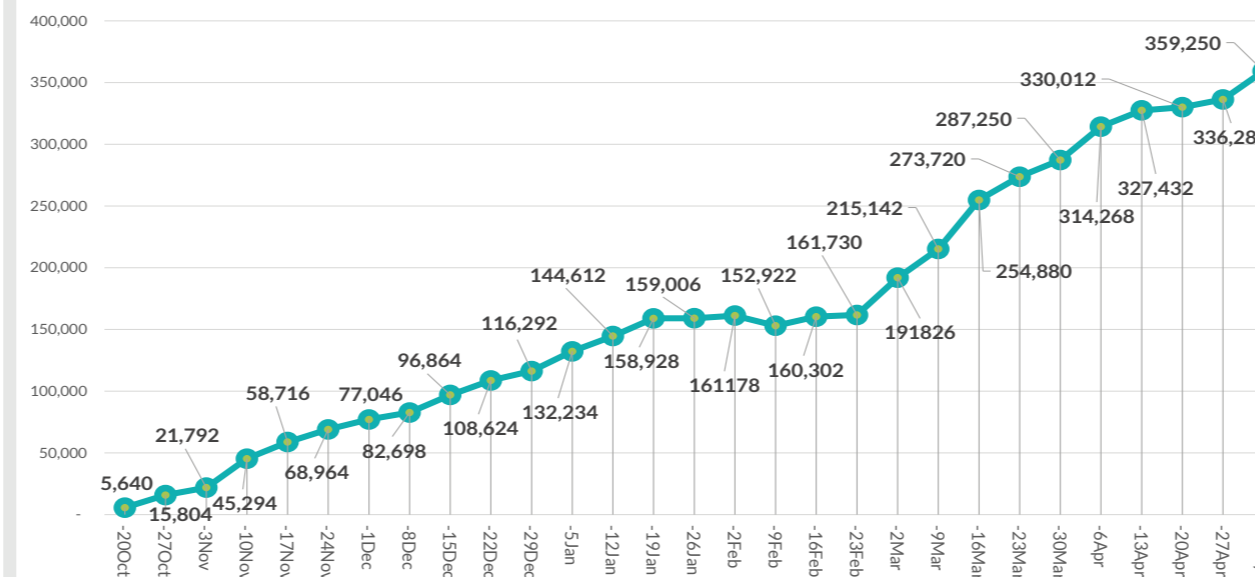

DISPLACEMENT TRACKING MATRIX EMERGENCY TRACKING

FACTSHEET #27 - MOSUL OPERATIONS FROM 17 OCTOBER TO 04 MAY

The Emergency Tracking (ET) system is a crisis-based tool that aims at tracking sudden displacement or return movements triggered by specific crises. The ET figures reported on this portal are not cumulative of the all persons affected by the Mosul crisis thus far, rather the ET update provides only a snapshot of

the current displacement situation for the indicated date. The data and information reported on this page are related solely to the displacement caused by the Mosul operations which started on 17 October 2016. Find more information at the Mosul Data Portal: <http://iraqdtm.iom.int/EmergencyTracking.aspx>

CUMULATIVE FIGURES

NUMBER OF IDPS BY MAIN DISTRICT OF DISPLACEMENT

NUMBER OF IDPS BY SHELTER CATEGORY

DISPLACEMENT TIMELINE FROM 17 OCTOBER: WEEKLY UPDATES

LAST WEEK DAILY UPDATES (FROM 30.04 TO 04.05)