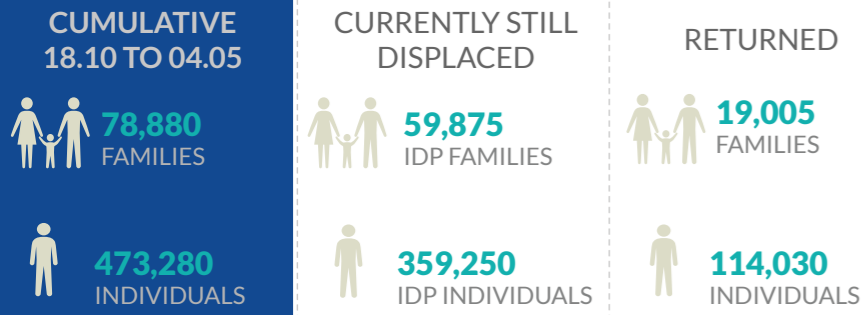

DISPLACEMENT TRACKING MATRIX EMERGENCY TRACKING

FACTSHEET #27 - MOSUL OPERATIONS FROM 17 OCTOBER TO 04 MAY

The Emergency Tracking (ET) system is a crisis-based tool that aims at tracking sudden displacement or return movements triggered by specific crises. The ET figures reported on this portal are not cumulative of the all persons affected by the Mosul crisis thus far, rather the ET update provides only a snapshot of

the current displacement situation for the indicated date. The data and information reported on this page are related solely to the displacement caused by the Mosul operations which started on 17 October 2016. Find more information at the Mosul Data Portal: <http://iraqdtm.iom.int/EmergencyTracking.aspx>

CUMULATIVE FIGURES