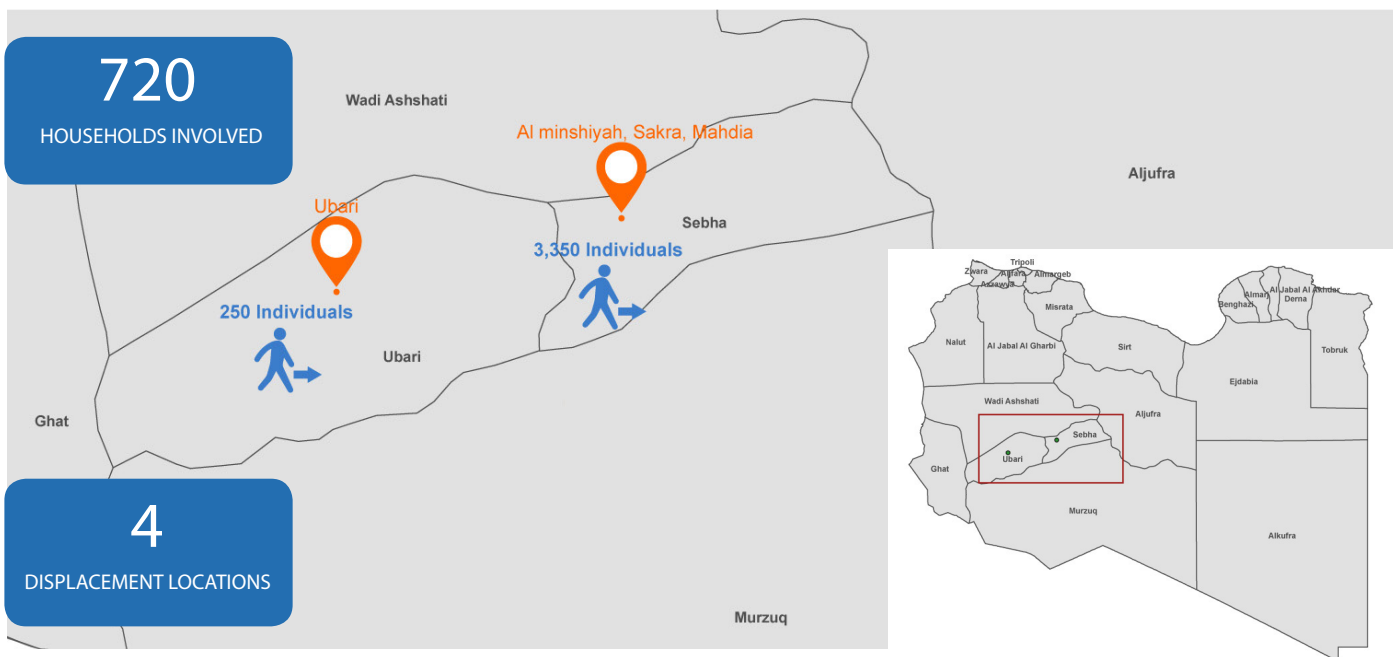

MANTIKA
SEBHA
BALADIYA
SEBHA - UBARI

TYPE OF INCIDENT
DISPLACEMENT

08/03
2018

As a result of continued armed clashes in the city of Sebha, 720 households (approximately 3,600 individuals) have been displaced to the Muhallas of Al minshiyah (530 HH), Sakra-Mahdia (140 HH) and Ubari (50 HH).

While the vast majority of IDPs (530 HH) are hosted in public buildings in Al Minshiya Muhalla, the remaining 190 HH are being hosted by residents in Sakra, Mahdia and Ubari Muhallas. The main needs of the displaced population are water, NFIs, food items, and cleaning materials, with tents highlighted as the prevalent need for some families in Al Minshiya.

Multiple casualties among the civilian population were also reported in the city of Sebha.

The DTM field team will continue to monitor the situation.